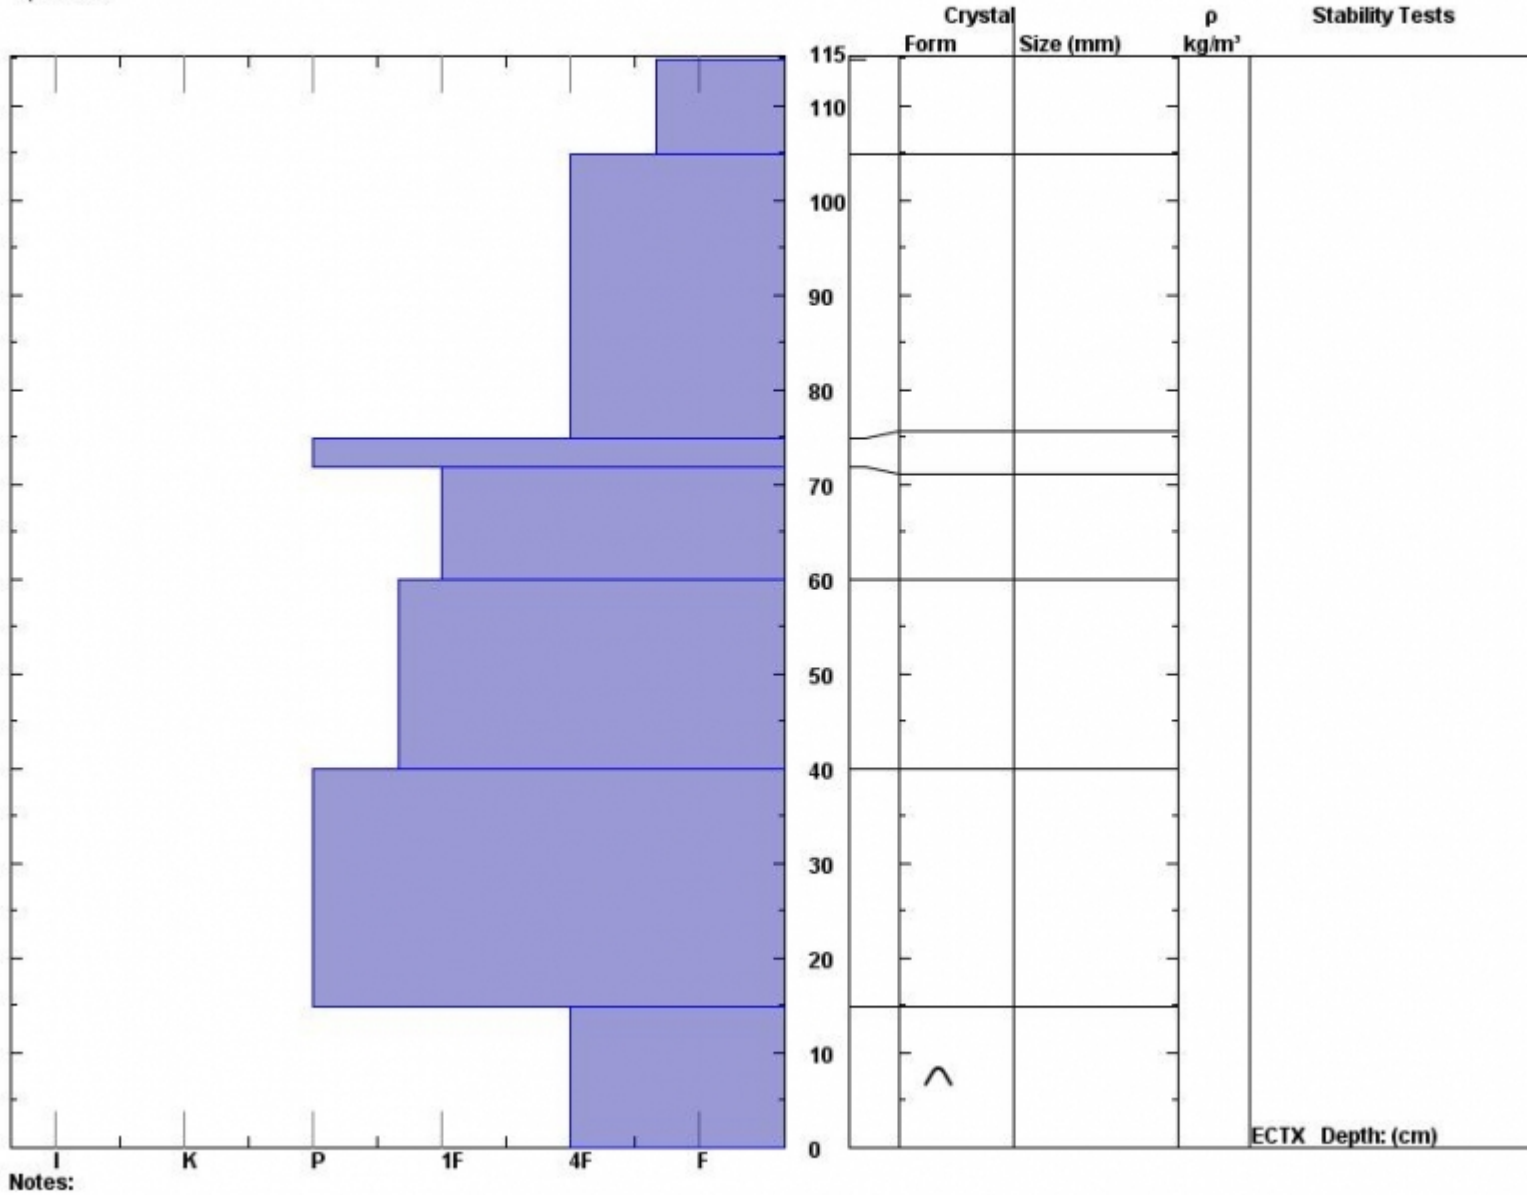

Snow Pit Profile
End of LH Ridge
Henry Mountains, MT
 Elevation (ft) **8860**
 Aspect: **20**
 Specifics:

Observer: **Doug Chabot**
Wed Dec 24 12:20:00 MST 2014
 Co-ord: **N W**
 Slope: **24**
 Wind loading: **previous**

Stability on similar slopes: **Fair**
 Air Temperature: **F**
 Sky Cover: **sky 8/8 covered**
 Precipitation: **None**
 Wind: **SW Light Breeze**

Stability Test Notes: Layer note

Advisory Region
 Lionhead Range
 Lionhead Range, 2014-12-24