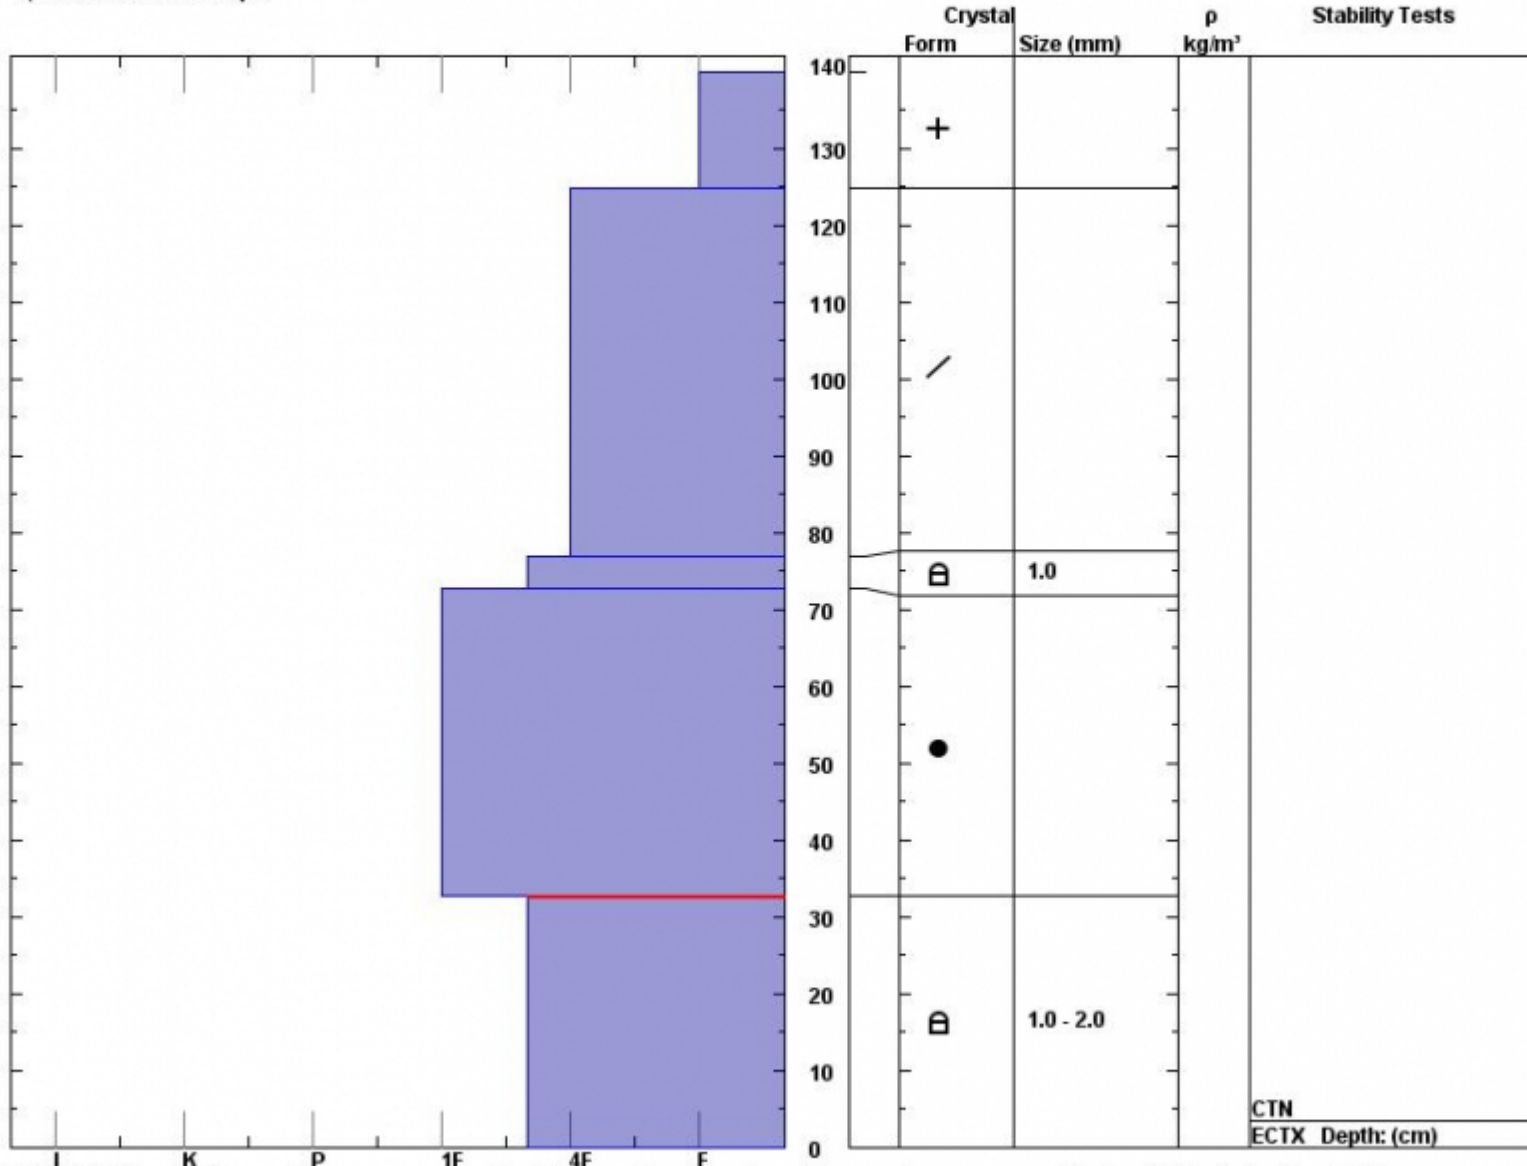

Snow Pit Profile
Scotch Bonnet
Cooke City, MT
 Elevation (ft) **10200**
 Aspect: **170**
 Specifics: **We skied slope.**

Observer: **Eric Knoff**
Sun Dec 28 08:47:12 MST 2014
 Co-ord: **N W**
 Slope: **34**
 Wind loading: **no**

Stability on similar slopes: **Good**
 Air Temperature: **C**
 Sky Cover: **sky 3/8 to 4/8 covered**
 Precipitation: **None**
 Wind: **W Light Breeze**

HS140
 Stability Test Notes:

Layer note
0-33: Prob