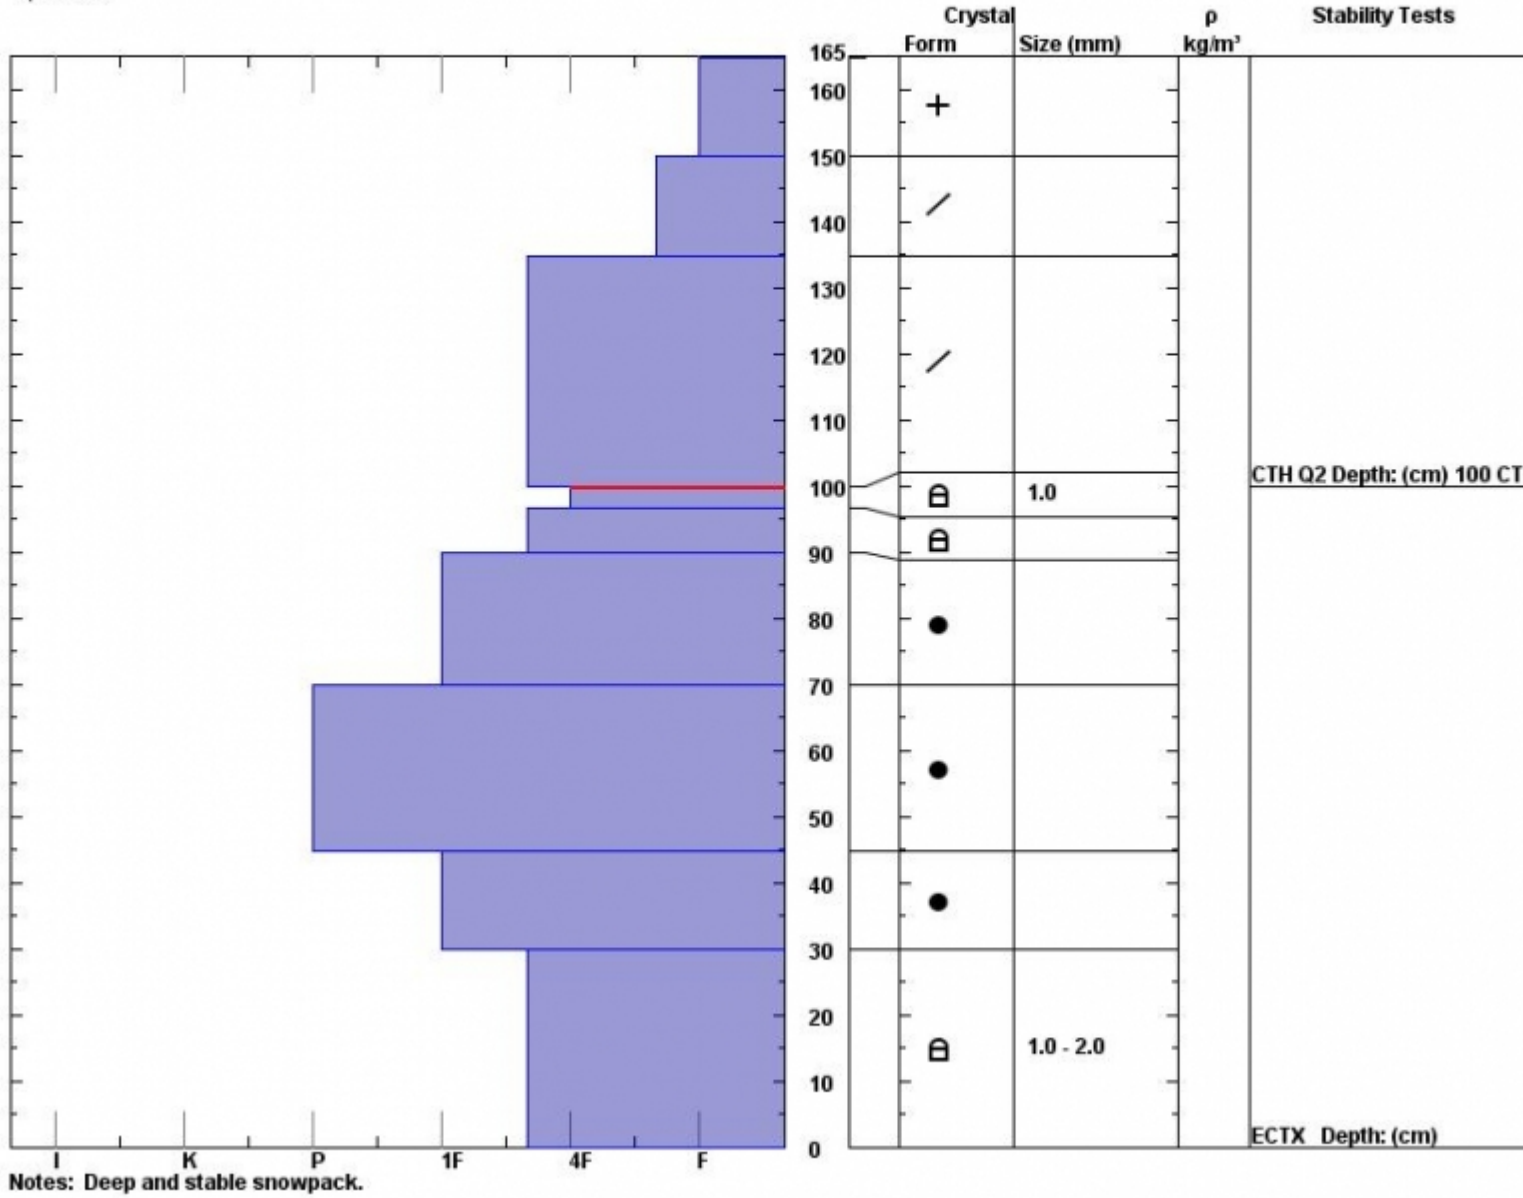

Snow Pit Profile
Miller Ridge
Cooke City, MT
 Elevation (ft) **9800**
 Aspect: **230**
 Specifics:

Observer: **Eric Knoff**
Sat Dec 27 11:00:00 MST 2014
 Co-ord: **N W**
 Slope: **30**
 Wind loading: **no**

Stability on similar slopes: **Good**
 Air Temperature: **C**
 Sky Cover: **sky 3/8 to 4/8 covered**
 Precipitation: **None**
 Wind: **W Moderate**

Stability Test Notes:
 Layer note: **97-100: Pr**

Advisory Region
 Cooke City
 Cooke City, 2014-12-28