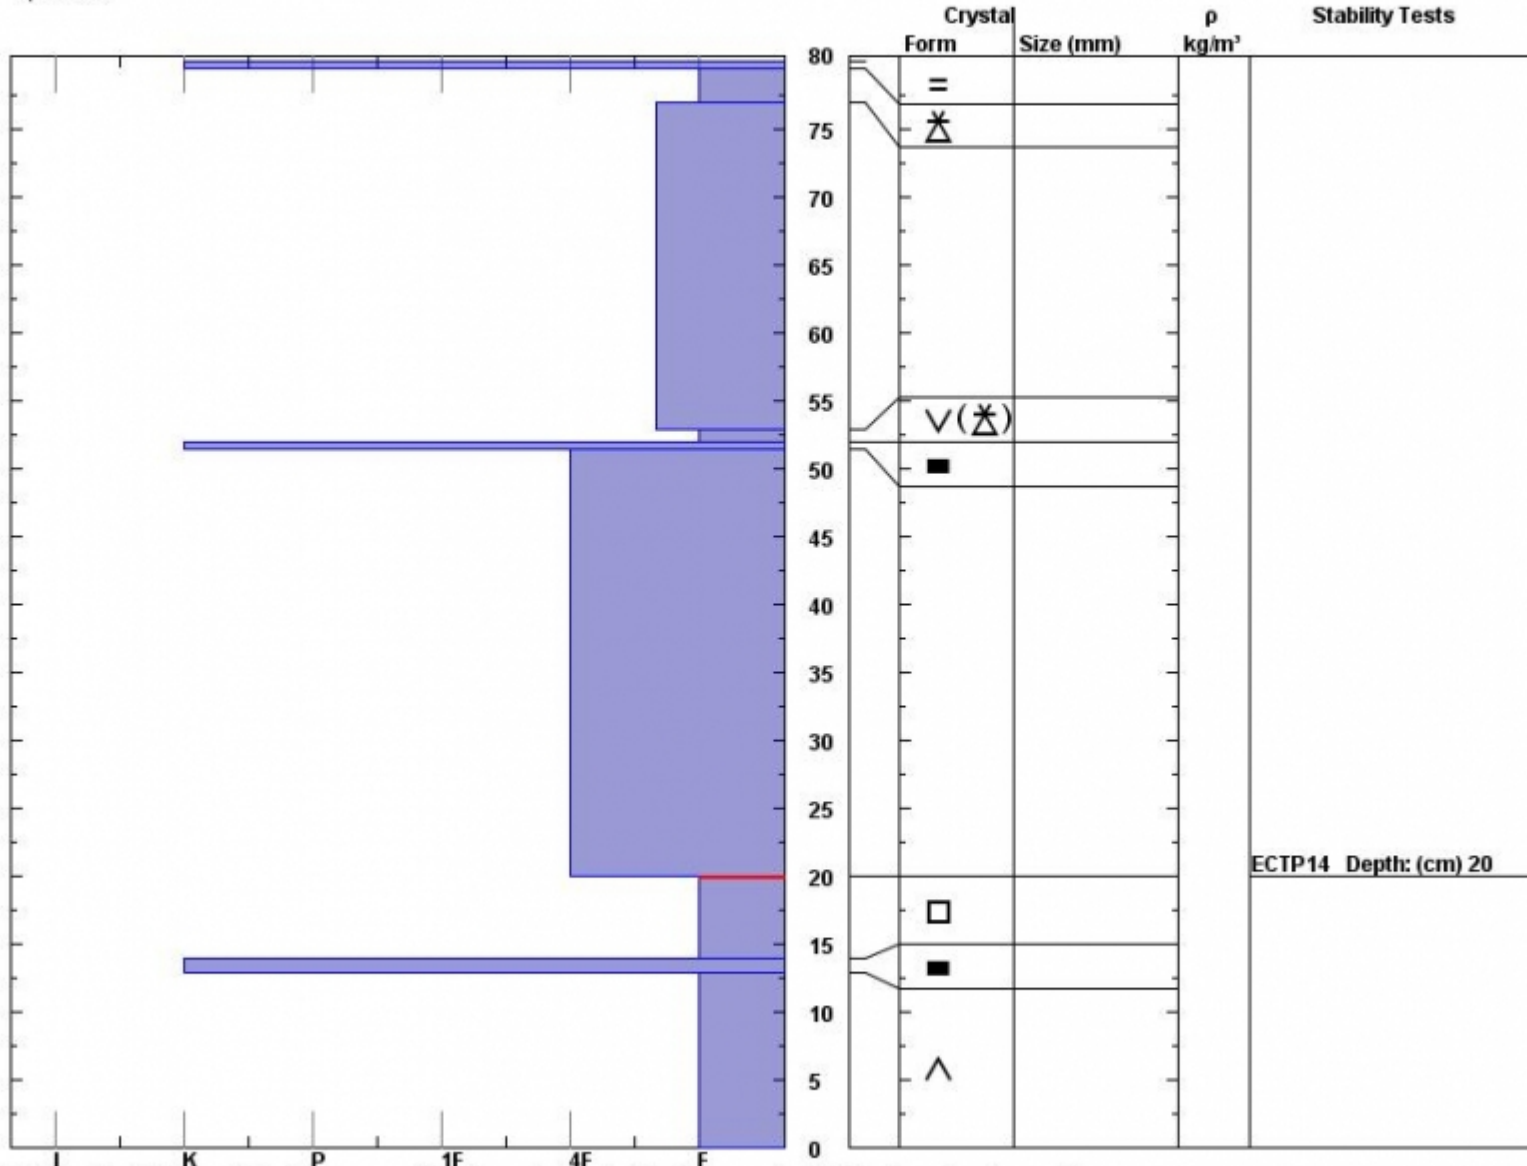

Snow Pit Profile
Tylers Slope
N. Madison, MT
 Elevation (ft) **8400**
 Aspect: **220**
 Specifics:

Observer: **Doug Chabot**
Tue Jan 06 10:40:00 MST 2015
 Co-ord: **N W**
 Slope: **34**
 Wind loading: **no**

Stability on similar slopes: **Fair**
 Air Temperature: **F**
 Sky Cover: **sky 8/8 covered**
 Precipitation: **None**
 Wind: **W Light Breeze**

Stability Test Notes:
 14-20: Pro

Layer note

Notes: I dug this about 3/4 of the way up the slope. I expected the SH to react, but it broke on facets much lower.