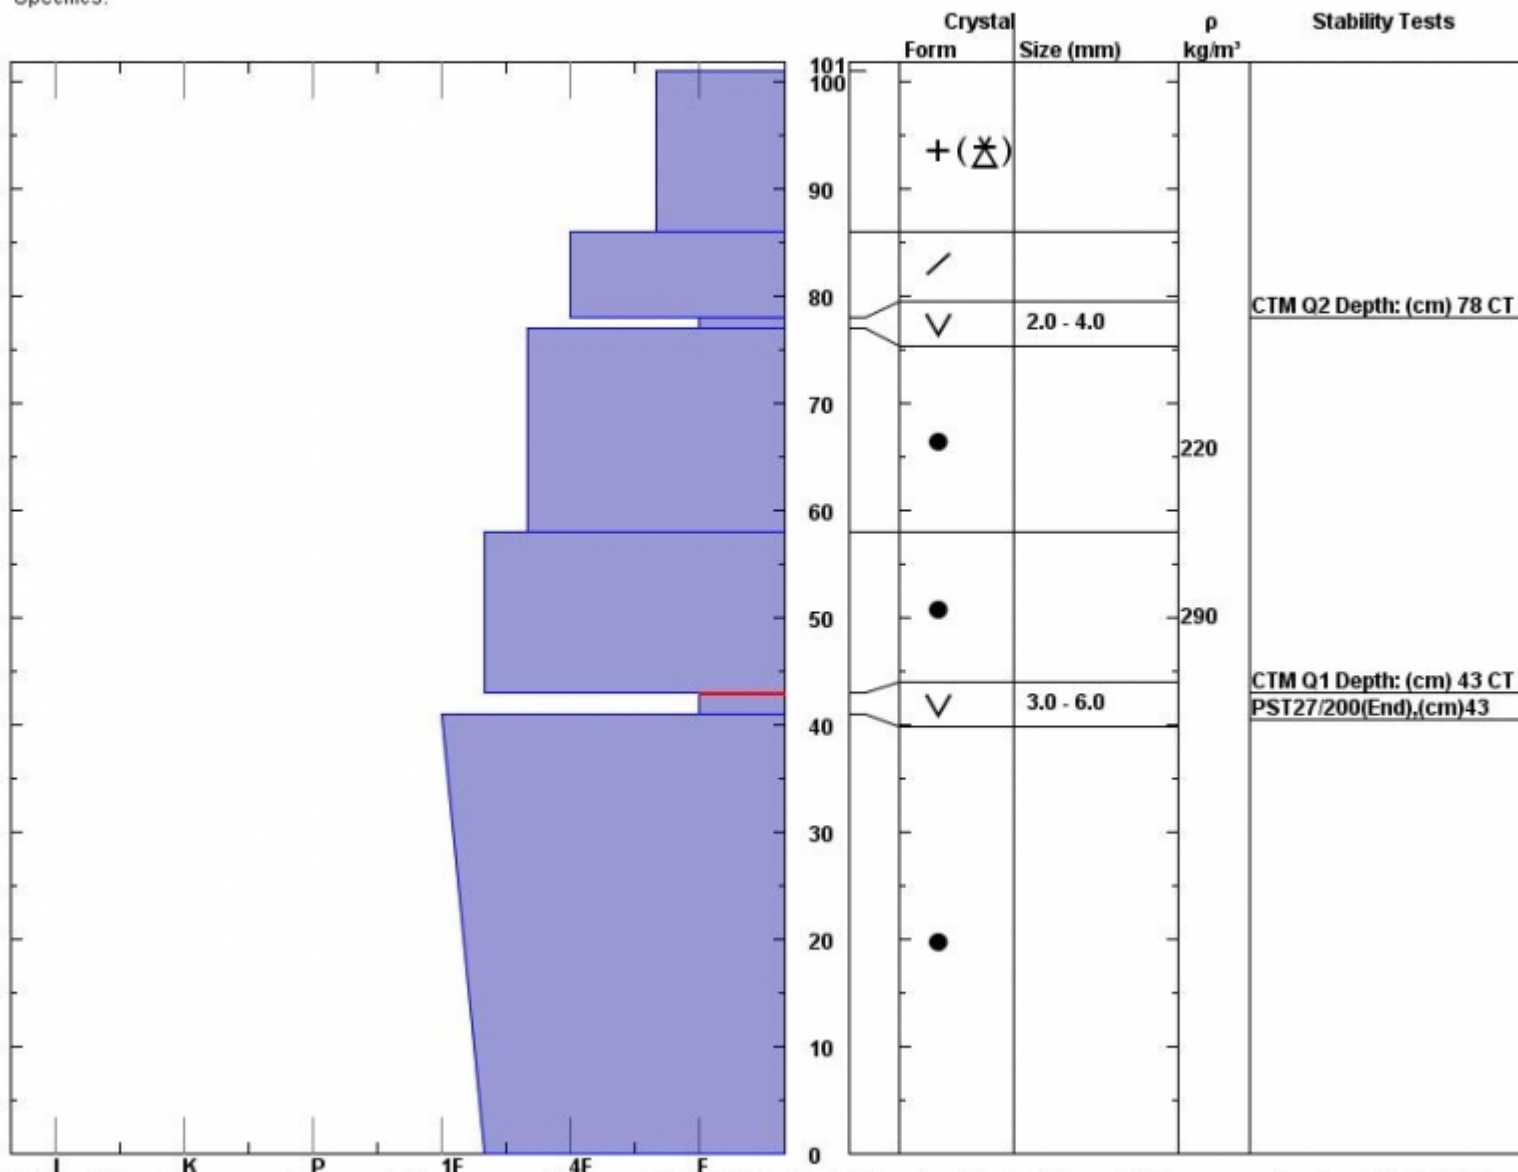

Snow Pit Profile  
**Bacon Rind**  
**Southern Gallatin, MT**  
 Elevation (ft) **8900**  
 Aspect: **67**  
 Specifics:

Observer: **Eric Knoff**  
**Thu Jan 08 23:39:00 MST 2015**  
 Co-ord: **N W**  
 Slope: **20**  
 Wind loading: **no**

Stability on similar slopes: **Fair**  
 Air Temperature: **C**  
 Sky Cover: **sky 4/8 to 8/8 covered**  
 Precipitation: **Snow < 0.5 cm/hr**  
 Wind: **SW Light Breeze**

Stability Test Notes:  
 Layer notes:  
**41-43: Pro**

Notes: Although we were getting consistent propagation it would take finding the right spot on the right slope to trigger an avalanche. MODERATE dang

Advisory Region  
 Southern Madison  
 Southern Madison, 2015-01-09