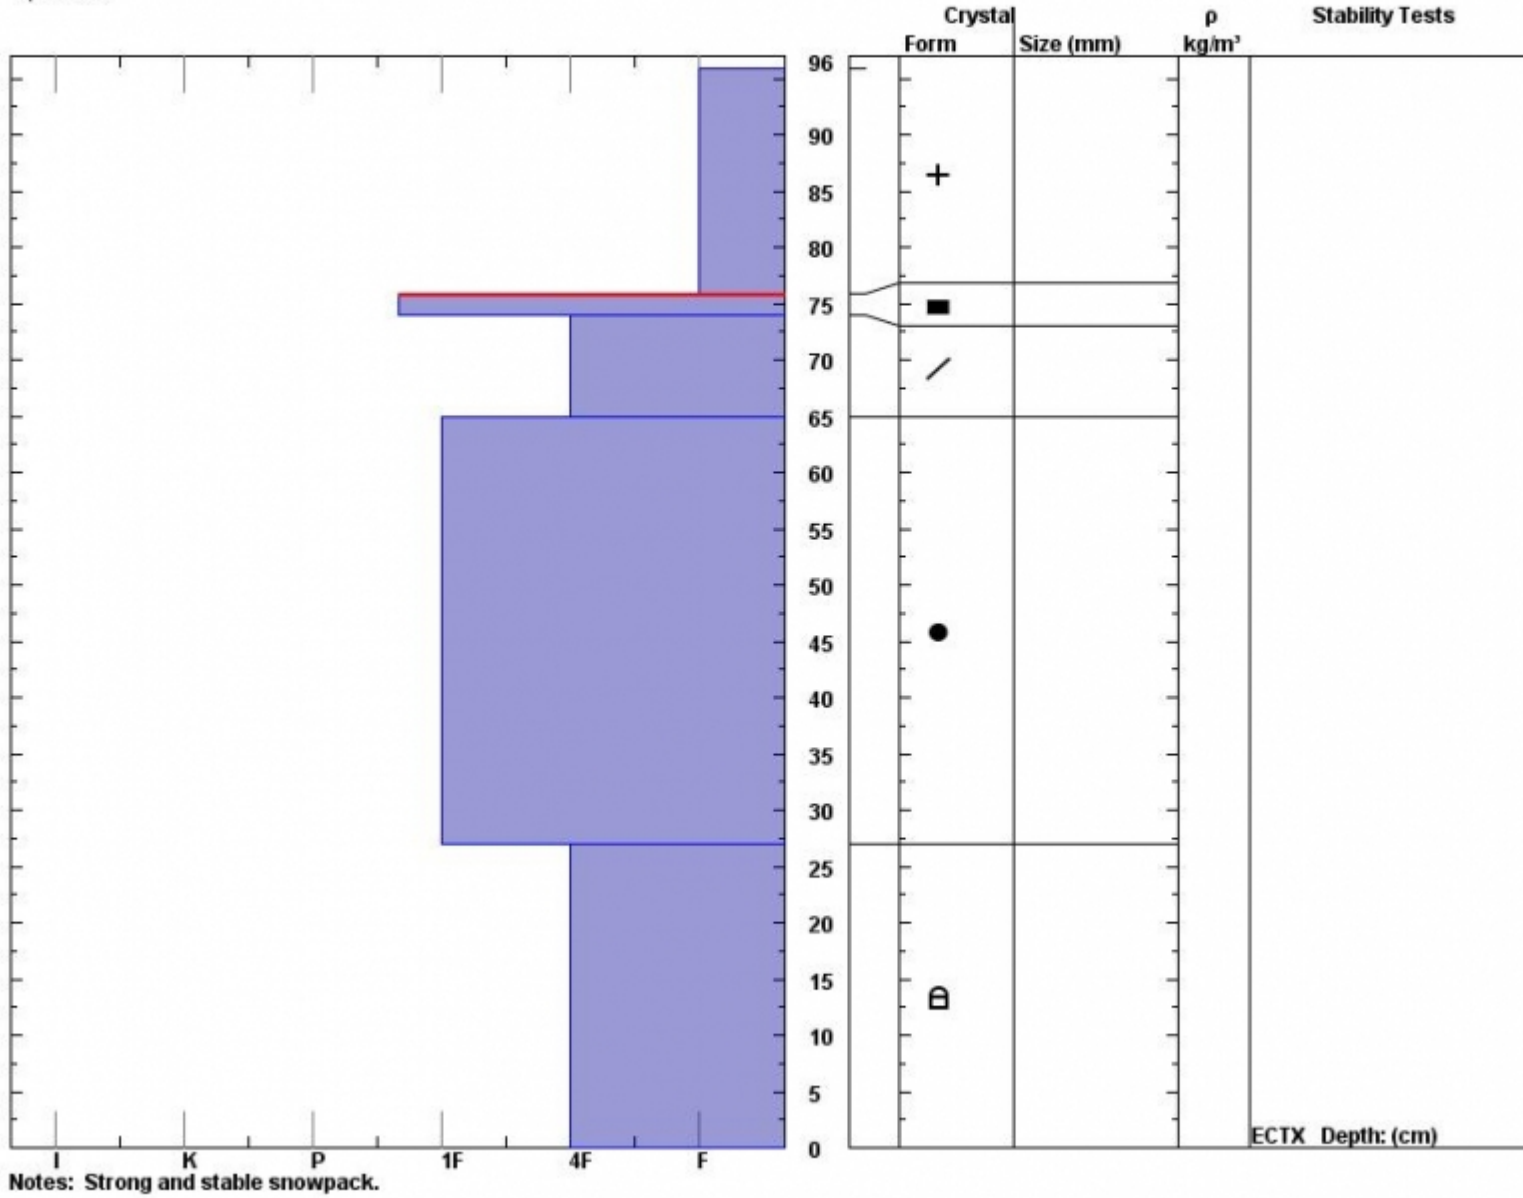

Snow Pit Profile  
**Hebgen Lake**  
**Southern Madison, MT**  
 Elevation (ft) **8900**  
 Aspect:  
 Specifics:

Observer: **Eric Knoff**  
**Fri Jan 23 11:24:00 MST 2015**  
 Co-ord: **44.8393 N 111.3424 W**  
 Slope: **24**  
 Wind loading: **no**

Stability on similar slopes: **Very Good**  
 Air Temperature: **C**  
 Sky Cover: **Clear**  
 Precipitation: **None**  
 Wind: **Calm**

HS96  
 Stability Test Notes: **74-76: Pro**  
 Layer note

Advisory Region  
 Southern Madison  
 Southern Madison, 2015-01-26