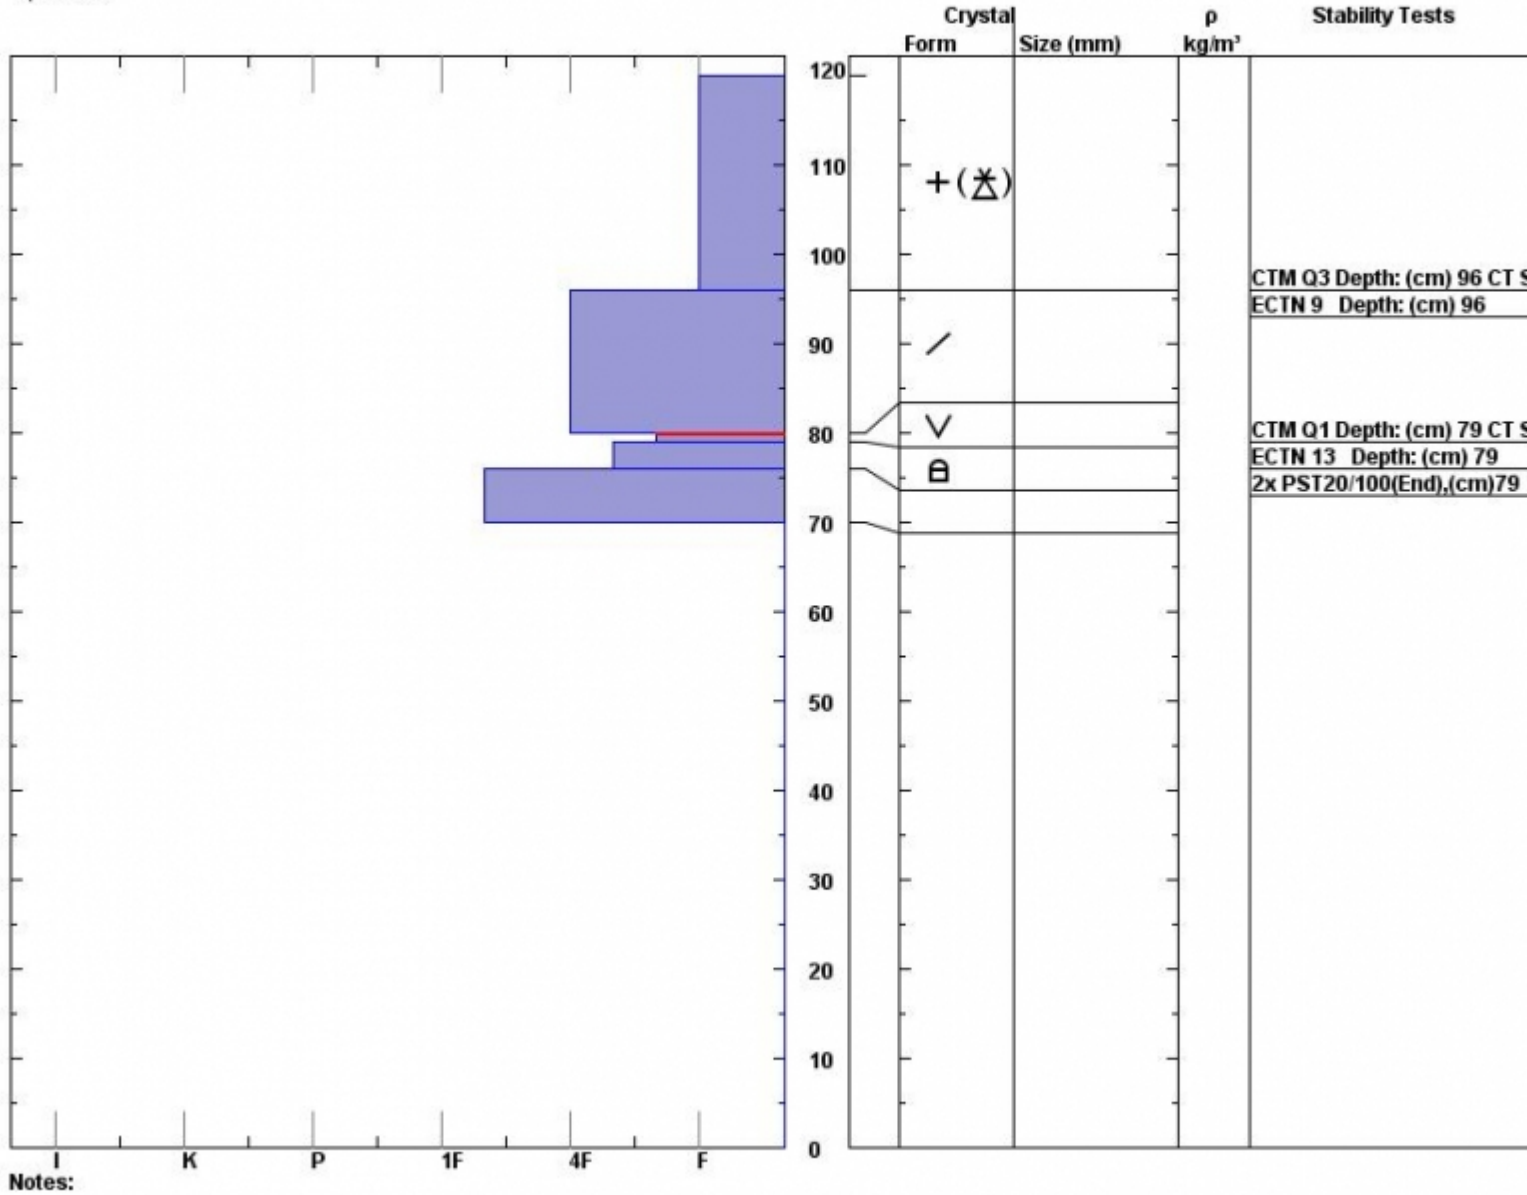

Snow Pit Profile
Marge
Lionhead, MT
 Elevation (ft) **9100**
 Aspect: **45**
 Specifics:

Observer: **Nina Hance**
Tue Feb 03 11:25:00 MST 2015
 Co-ord: **N W**
 Slope: **32**
 Wind loading: **no**

Stability on similar slopes: **Good**
 Air Temperature: **F**
 Sky Cover: **sky 8/8 covered**
 Precipitation: **Snow < 0.5 cm/hr**
 Wind: **Calm**

HS120
 Stability Test Notes:
79: KPST

Layer note
79-80: Pro

Advisory Region
 Lionhead Range
 Lionhead Range, 2015-02-03