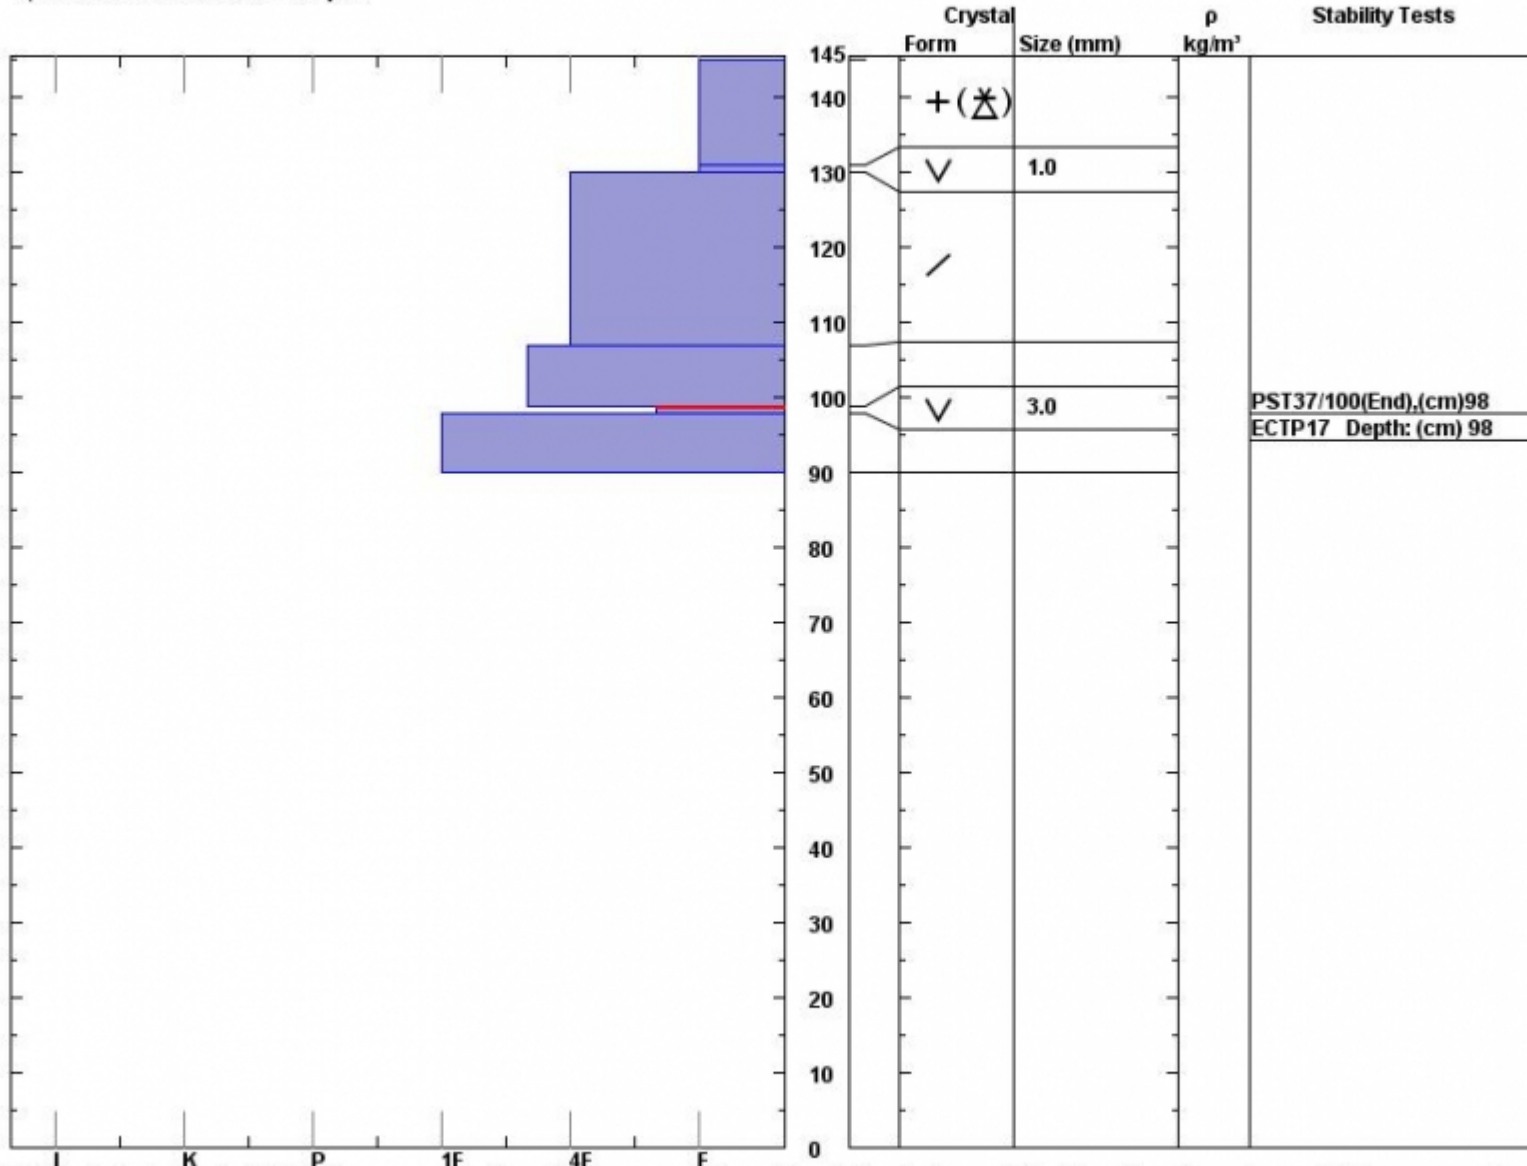

Snow Pit Profile
Ski Hill Lionhead
Henry Mountains, MT
 Elevation (ft)
 Aspect: **52**
 Specifics: **Recent act on sim slopes.**

Observer: **Doug Chabot**
Tue Feb 03 12:10:00 MST 2015
 Co-ord: **N W**
 Slope: **31**
 Wind loading: **no**

Stability on similar slopes: **Fair**
 Air Temperature: **C**
 Sky Cover: **sky 8/8 covered**
 Precipitation: **Snow < 0.5 cm/hr**
 Wind: **Calm**

HS145
 Stability Test Notes:

Layer note
130-131: s
98-99: Pro

Notes: Just dug the top third of the snowpack. Upper SH layer was not reactive at all and not sure if it will be either. Lower layer of SH was a surprise. 30/100 (end). Small soft slab of new snow avalanched the new snow on the steep rollover (est. 30 feet wide).