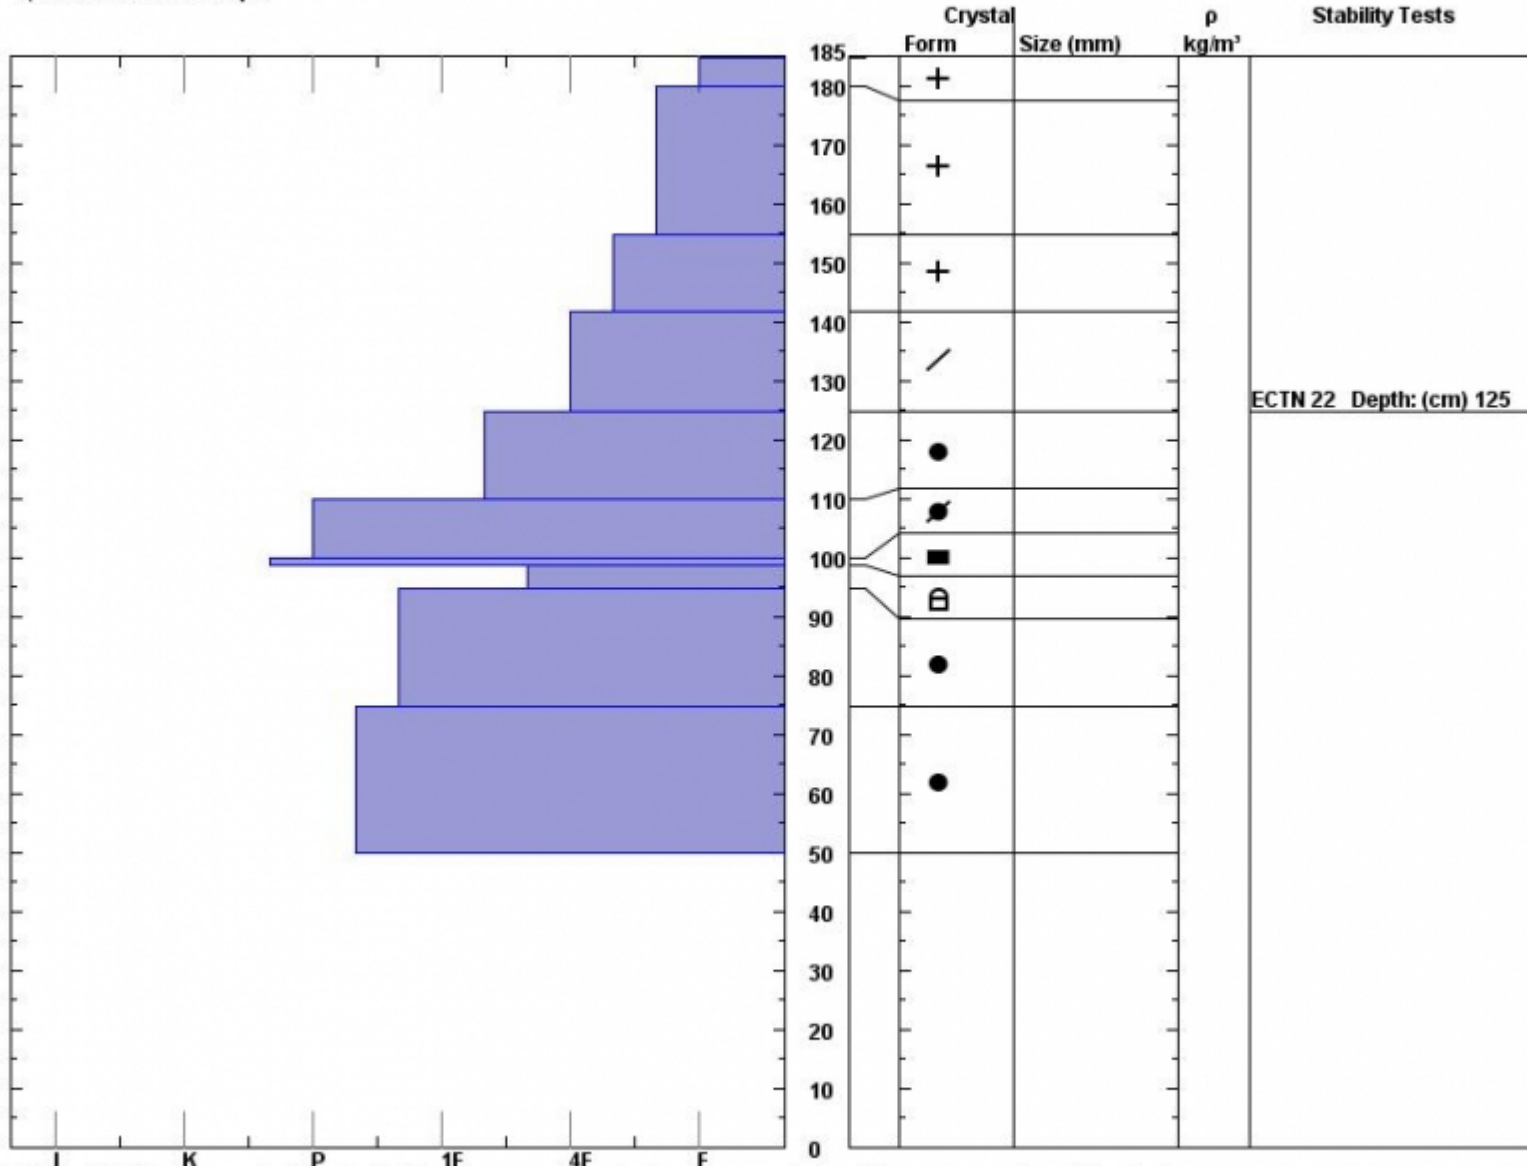

Snow Pit Profile

Observer: **Eric Knoff**

Stability on similar slopes: **Very Good**

Stability Test Notes:

Layer notes

Palace Butte

Sun Feb 22 11:45:00 MST 2015

Air Temperature: **-20 C**

Northern Gallatin Rang

Co-ord: **N W**

Sky Cover: **Clear**

Elevation (ft) **9450**

Slope: **32**

Precipitation: **None**

Aspect: **0**

Wind loading: **no**

Wind: **Calm**

Specifics: **We skied slope.**

ECTN 22 Depth: (cm) 125

Notes: 20" of new snow, but good stability. There are no weak layers to speak of and the new snow is well bonded.

Advisory Region
Northern Gallatin
Northern Gallatin, 2015-02-23