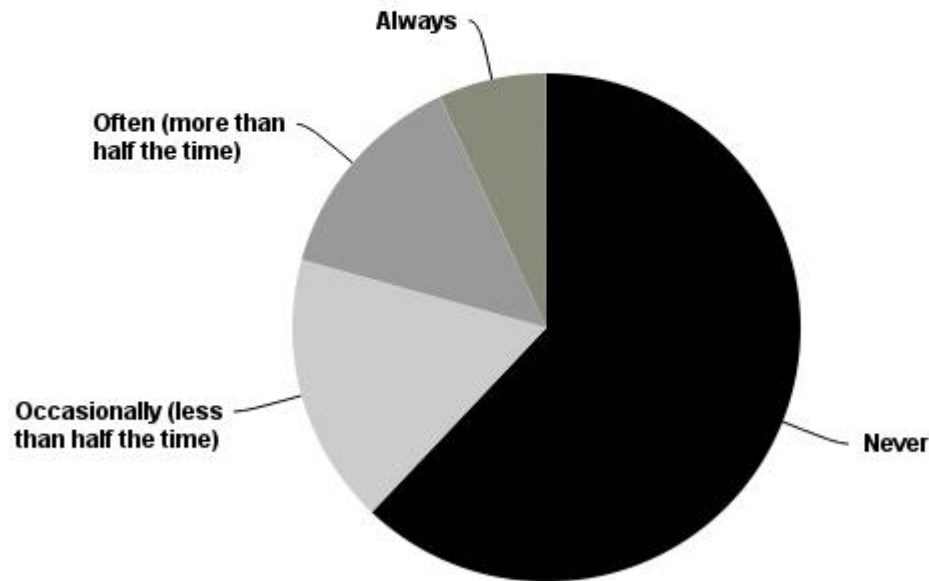

### Q4 In past winters, how often did you dig a snowpit when you ski/ride in the backcountry (or sidecountry)?

Answered: 58 Skipped: 0

Students who were registered for the class but had not yet taken it reported how often they dig snowpits: Never (62%), Occasionally (17%), Often (14%), and Always (7%).