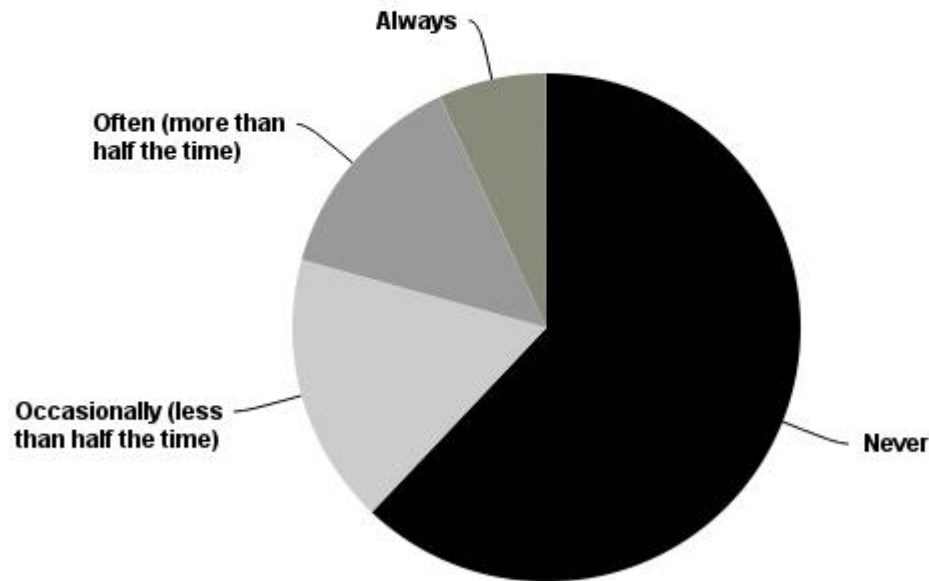

**Q4 In past winters, how often did you dig a snowpit when you ski/ride in the backcountry (or sidecountry)?**

Answered: 58 Skipped: 0

Students who were registered for the class but had not yet taken it reported how often they dig snowpits: Never (62%), Occasionally (17%), Often (14%), and Always (7%).