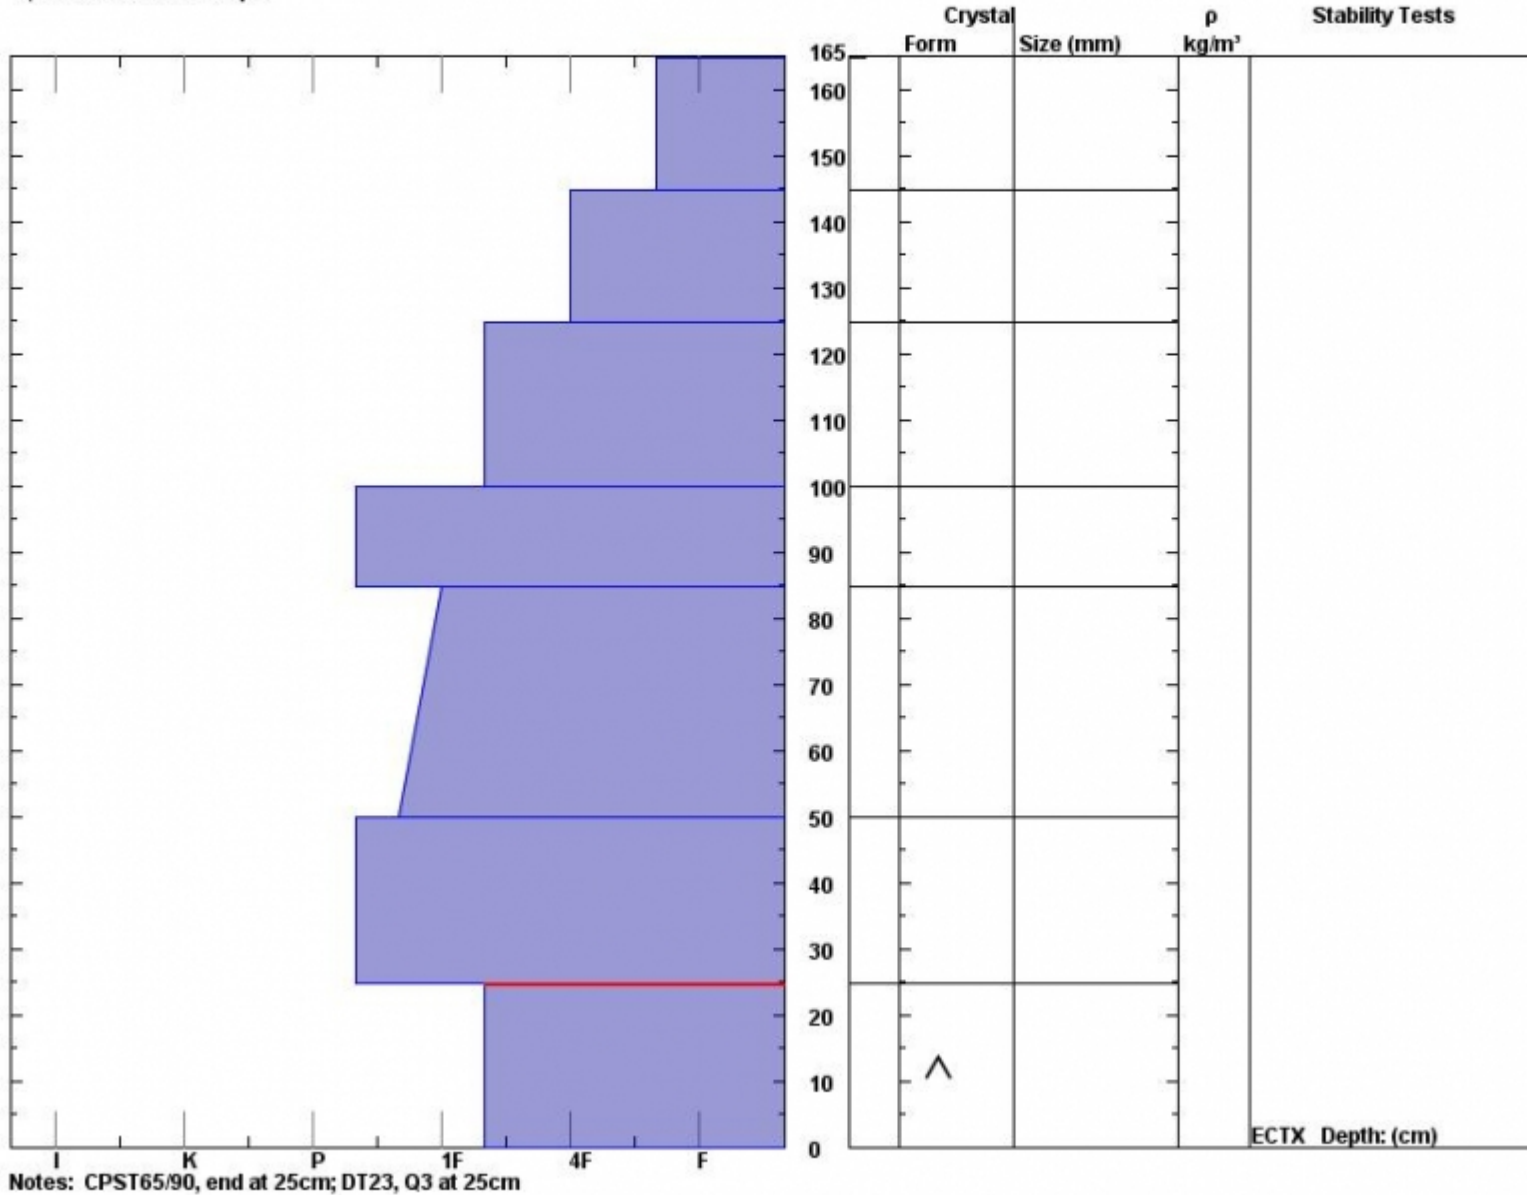

Snow Pit Profile
Throne East
Bridger, MT
 Elevation (ft) **8165**
 Aspect: **90**
 Specifics: **We skied slope.**

Observer: **Doug Chabot**
Tue Feb 02 10:45:00 MST 2016
 Co-ord: **45.88423 N 110.95025 W**
 Slope: **33**
 Wind loading: **previous**

Stability on similar slopes: **Good**
 Air Temperature: **C**
 Sky Cover: **sky 8/8 covered**
 Precipitation: **Snow - 1 cm/hr**
 Wind: **S Light Breeze**

HS165

Stability Test Notes:

Layer note
0-25: Prob