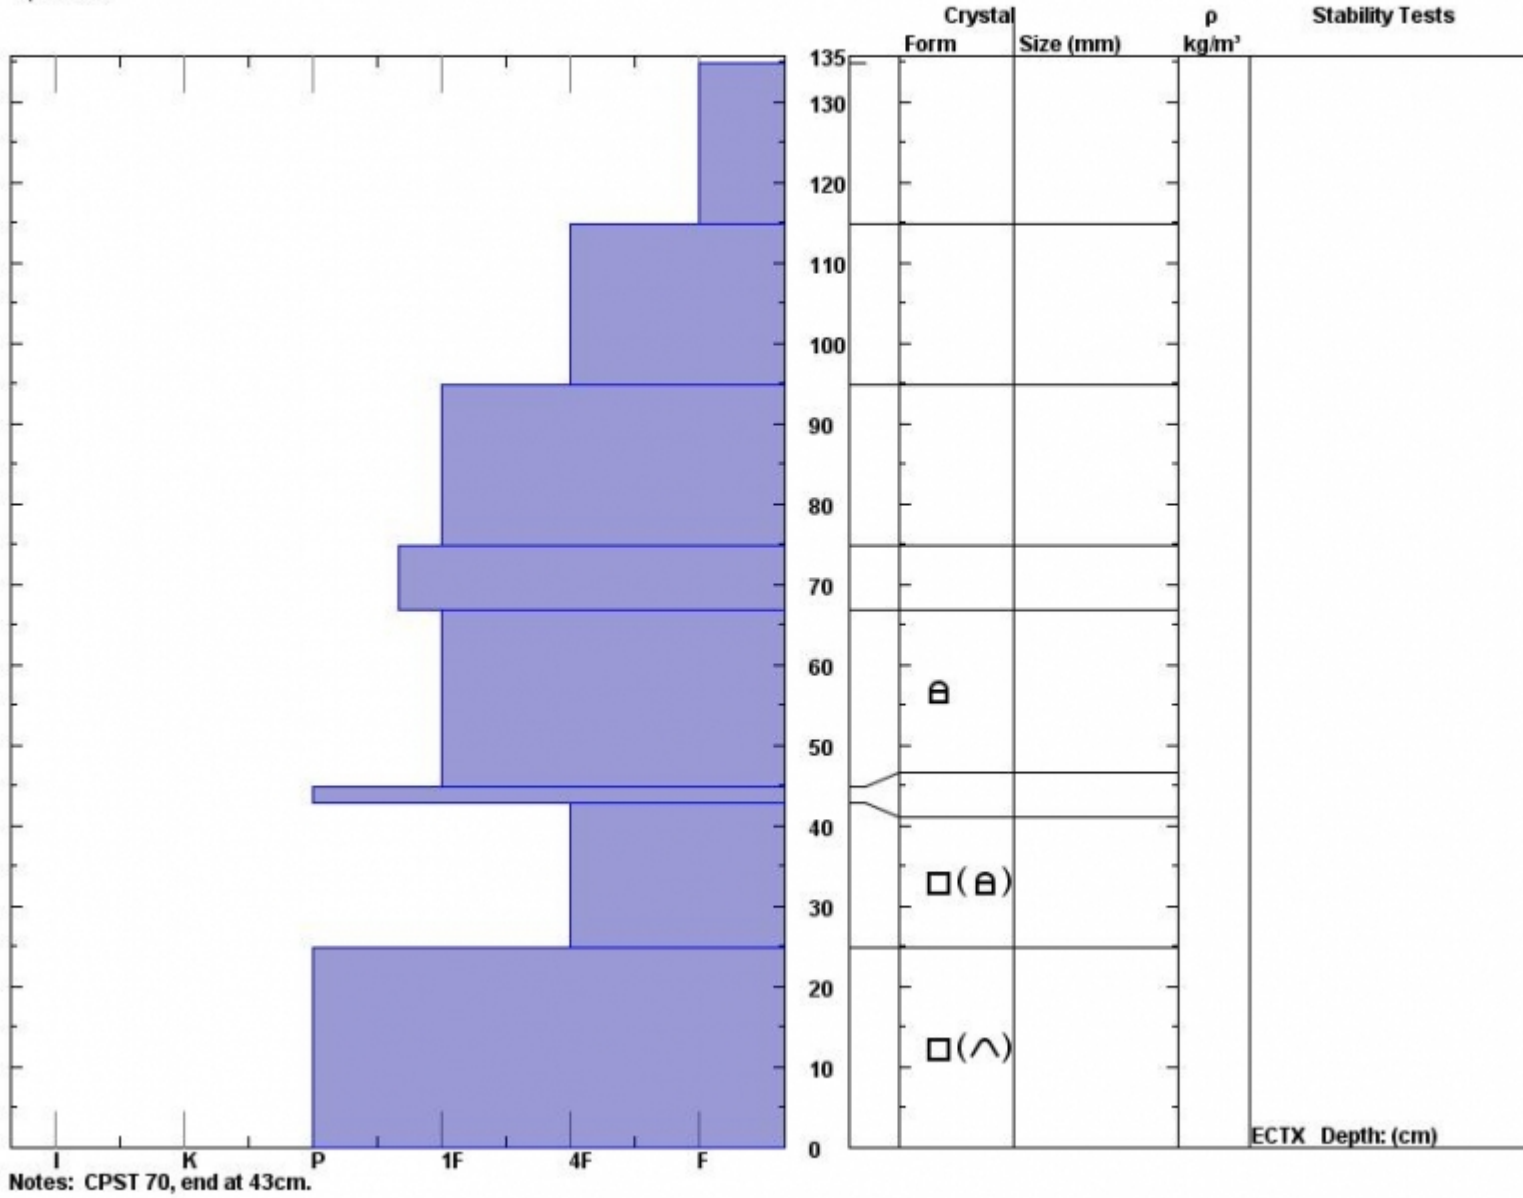

Snow Pit Profile
Throne NW
Bridger, MT
 Elevation (ft) **8350**
 Aspect: **335**
 Specifics:

Observer: **Doug Chabot**
Tue Feb 02 11:25:00 MST 2016
 Co-ord: **45.88258 N 110.95250 W**
 Slope: **26**
 Wind loading: **no**

Stability on similar slopes: **Good**
 Air Temperature: **C**
 Sky Cover: **sky 8/8 covered**
 Precipitation: **Snow - 1 cm/hr**
 Wind: **S Light Breeze**

HS135
 Stability Test Notes:

Layer notes

Advisory Region
 Bridger Range
 Bridger Range, 2016-02-03