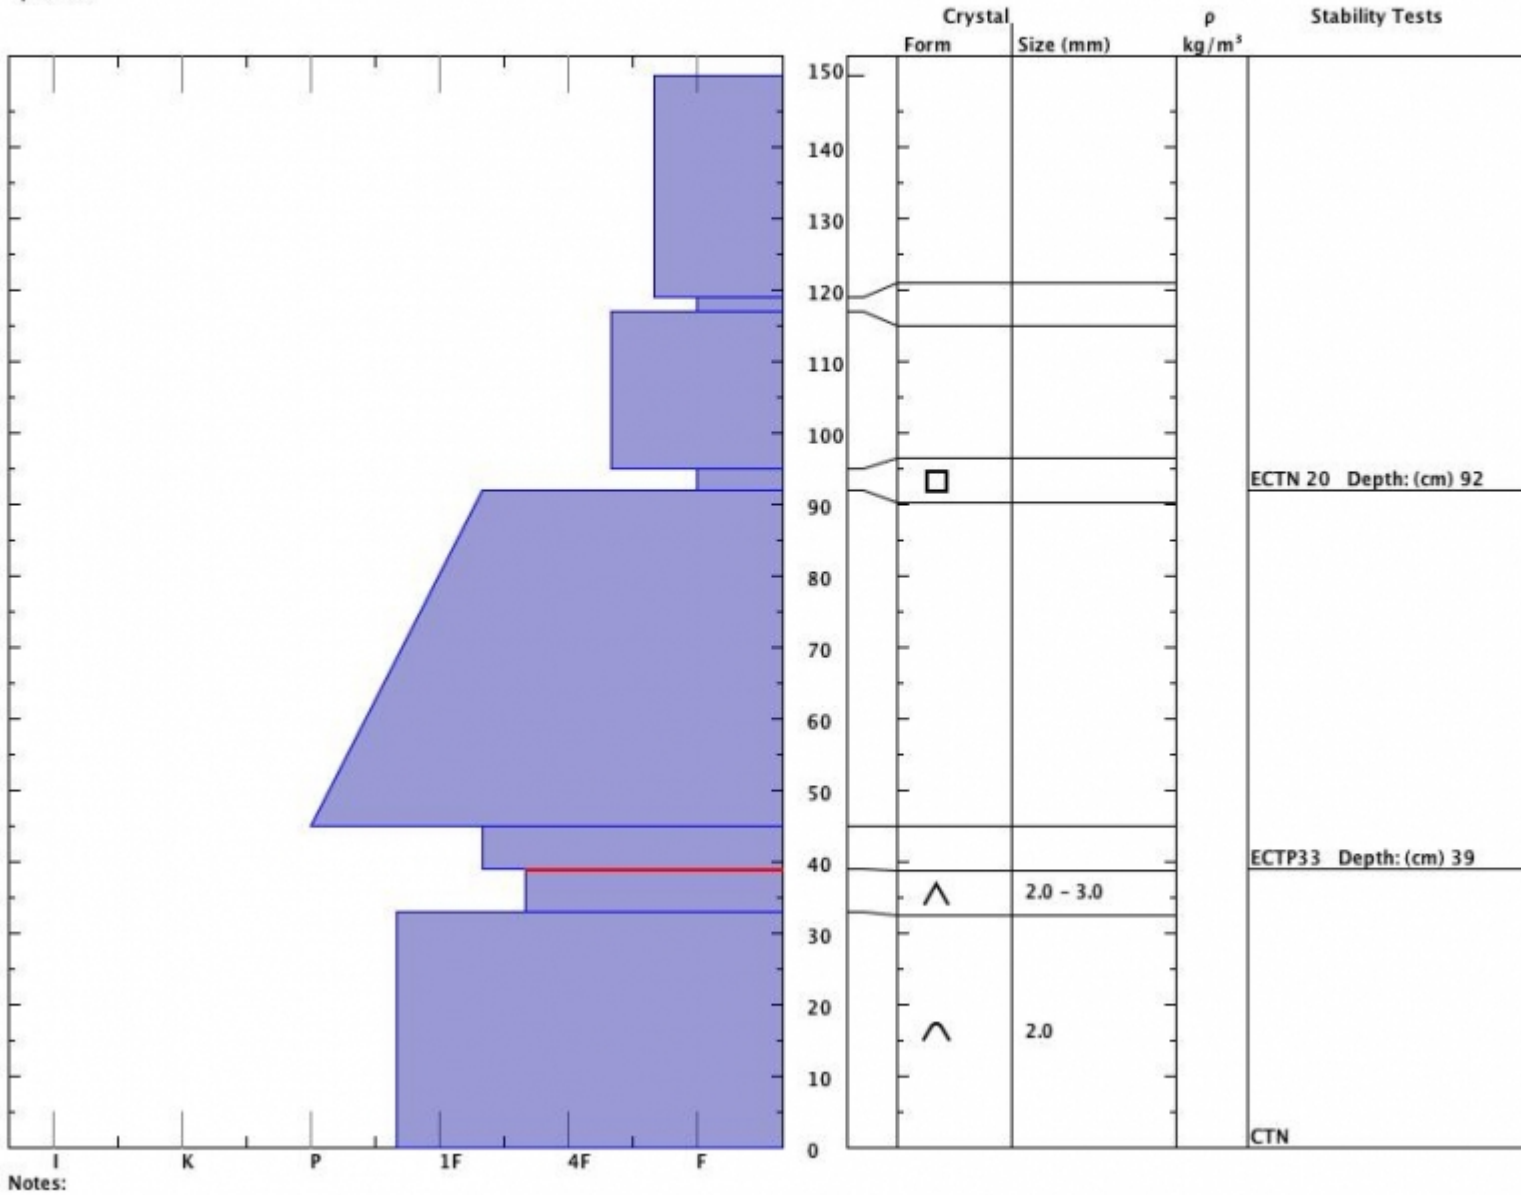

Snow Pit Profile  
**Ramp/Wolverine**  
**Bridger, MT**  
 Elevation (ft) **7850**  
 Aspect: **15**  
 Specifics:

Observer: **Alex Marienthal**  
**Sat Jan 23 12:26:00 MST 2016**  
 Co-ord: **N W**  
 Slope: **28**  
 Wind loading: **no**

Stability on similar slopes: **Fair**  
 Air Temperature: **C**  
 Sky Cover: **Clear**  
 Precipitation: **None**  
 Wind: **Calm**

**HS150**  
 Stability Test Notes: **33-39: Pro**  
**39: DETN 25 w/ 30cm slab**  
**0: Deet Tap N**