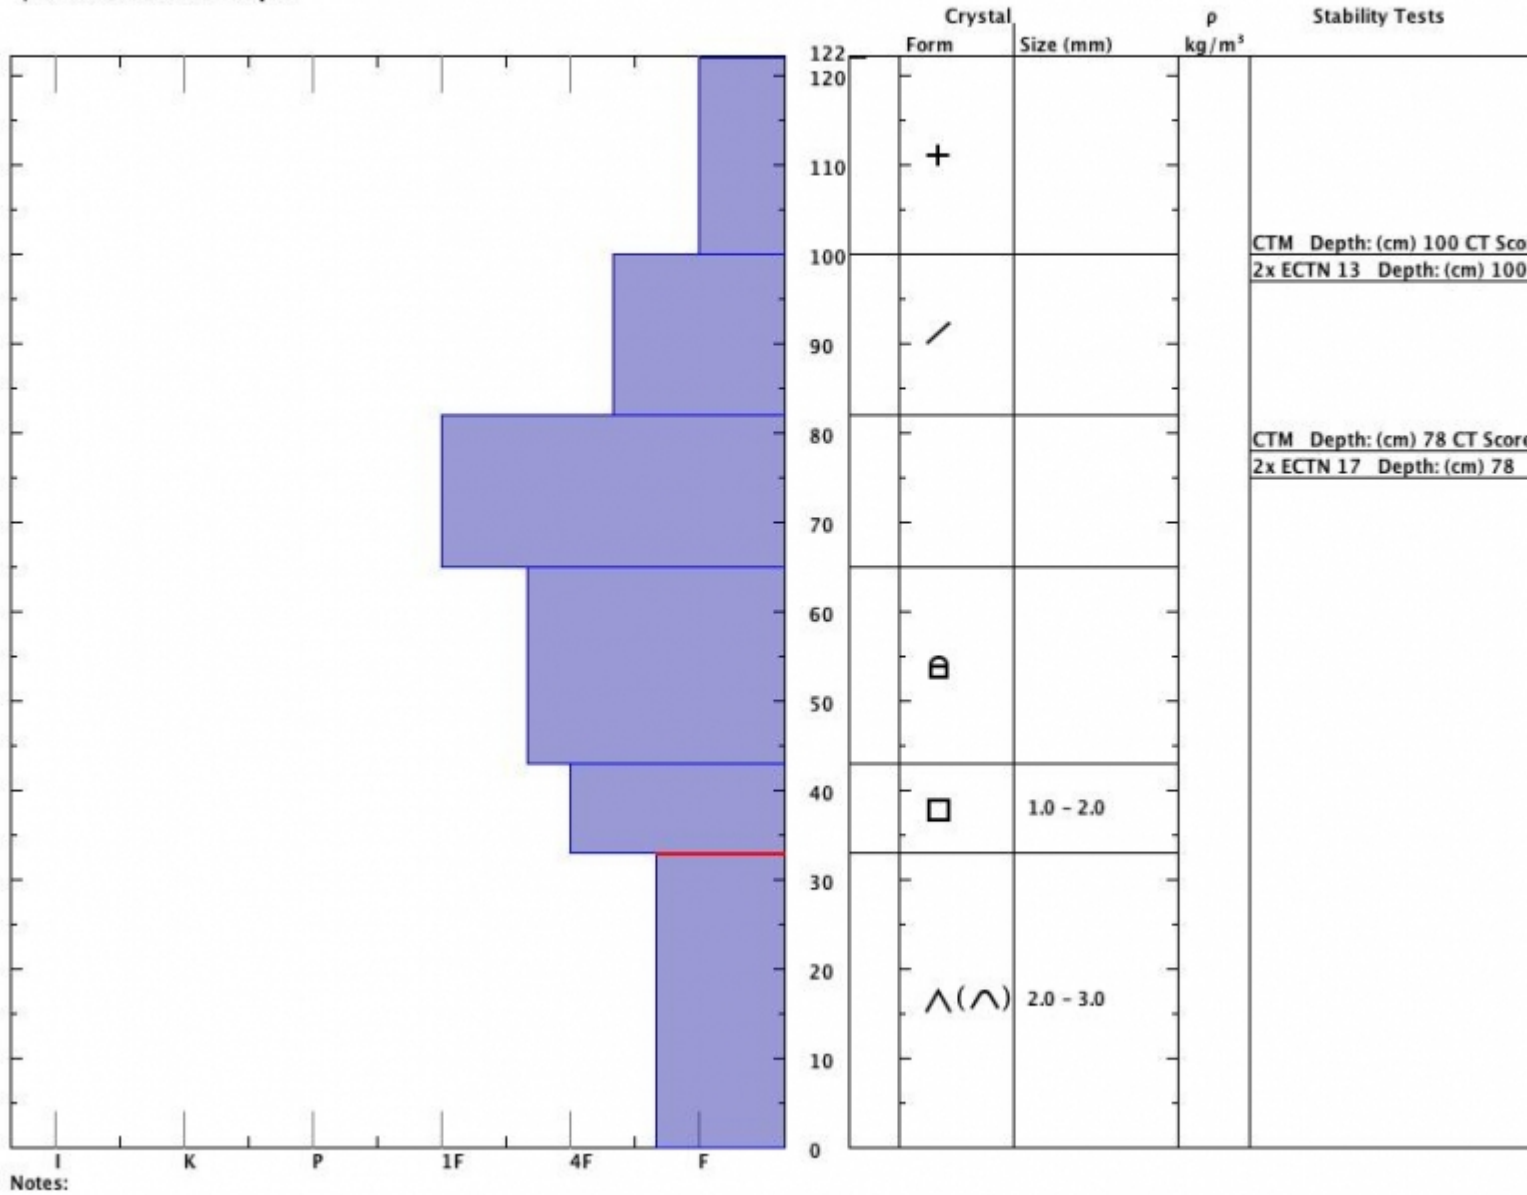

Snow Pit Profile  
**Beehive, Tyler's**  
**Gallatin, MT**  
 Elevation (ft) **9095**  
 Aspect: **290**  
 Specifics: **Ski tracks on slope.**

Observer: **Alex Marienthal**  
**Wed Jan 27 10:15:00 MST 2016**  
 Co-ord: **N W**  
 Slope: **32**  
 Wind loading: **no**

Stability on similar slopes: **Fair**  
 Air Temperature: **C**  
 Sky Cover: **sky 4/8 to 8/8 covered**  
 Precipitation: **None**  
 Wind: **Calm**

Stability Test Notes:

Layer notes  
**0-33: Prob**

Advisory Region  
 Northern Madison  
 Northern Madison, 2016-02-05