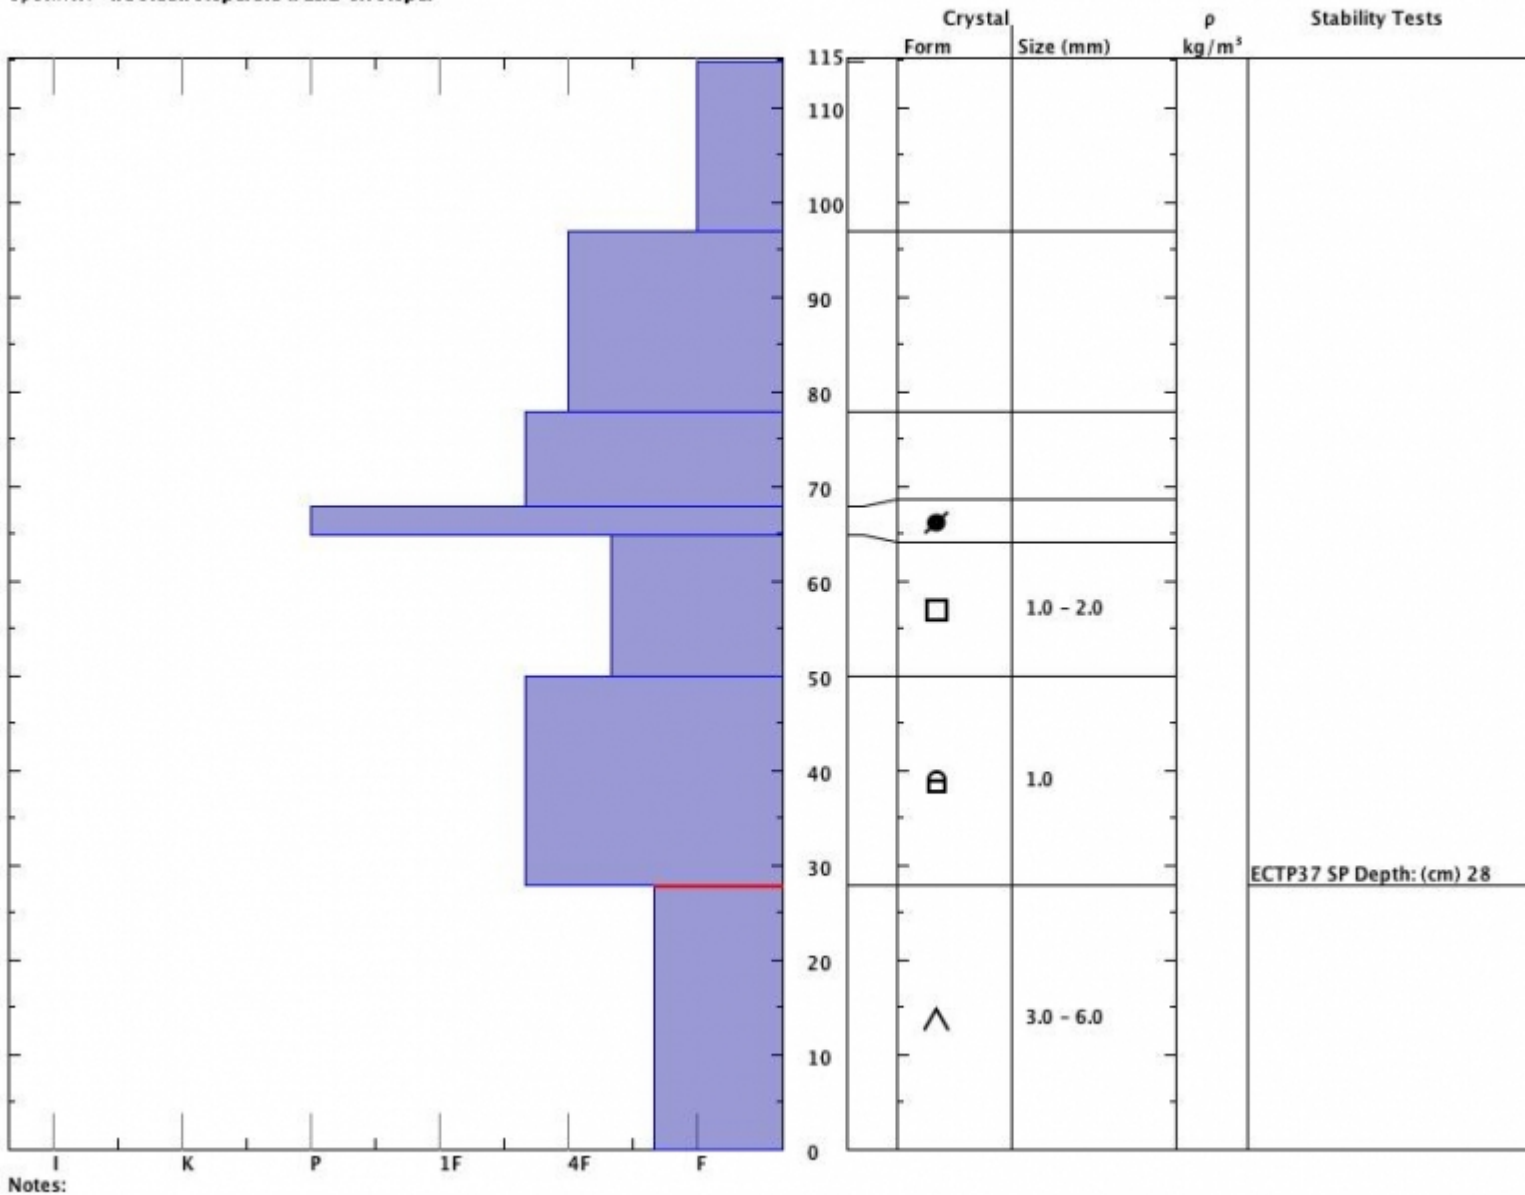

Snow Pit Profile

Playground

Bridger, MT

Elevation (ft) 7950

Aspect: 60

Specifics: We skied slope. Ski tracks on slope.

Observer: Alex Marienthal

Fri Jan 29 13:00:00 MST 2016

Co-ord: N W

Slope: 35

Wind loading: yes

Stability on similar slopes: Fair

Air Temperature: C

Sky Cover: sky 8/8 covered

Precipitation: Snow - 2 cm/hr

Wind: Calm

Stability Test Notes:

Layer notes

0-28: Probl

Advisory Region  
 Bridger Range  
 Bridger Range, 2016-02-05