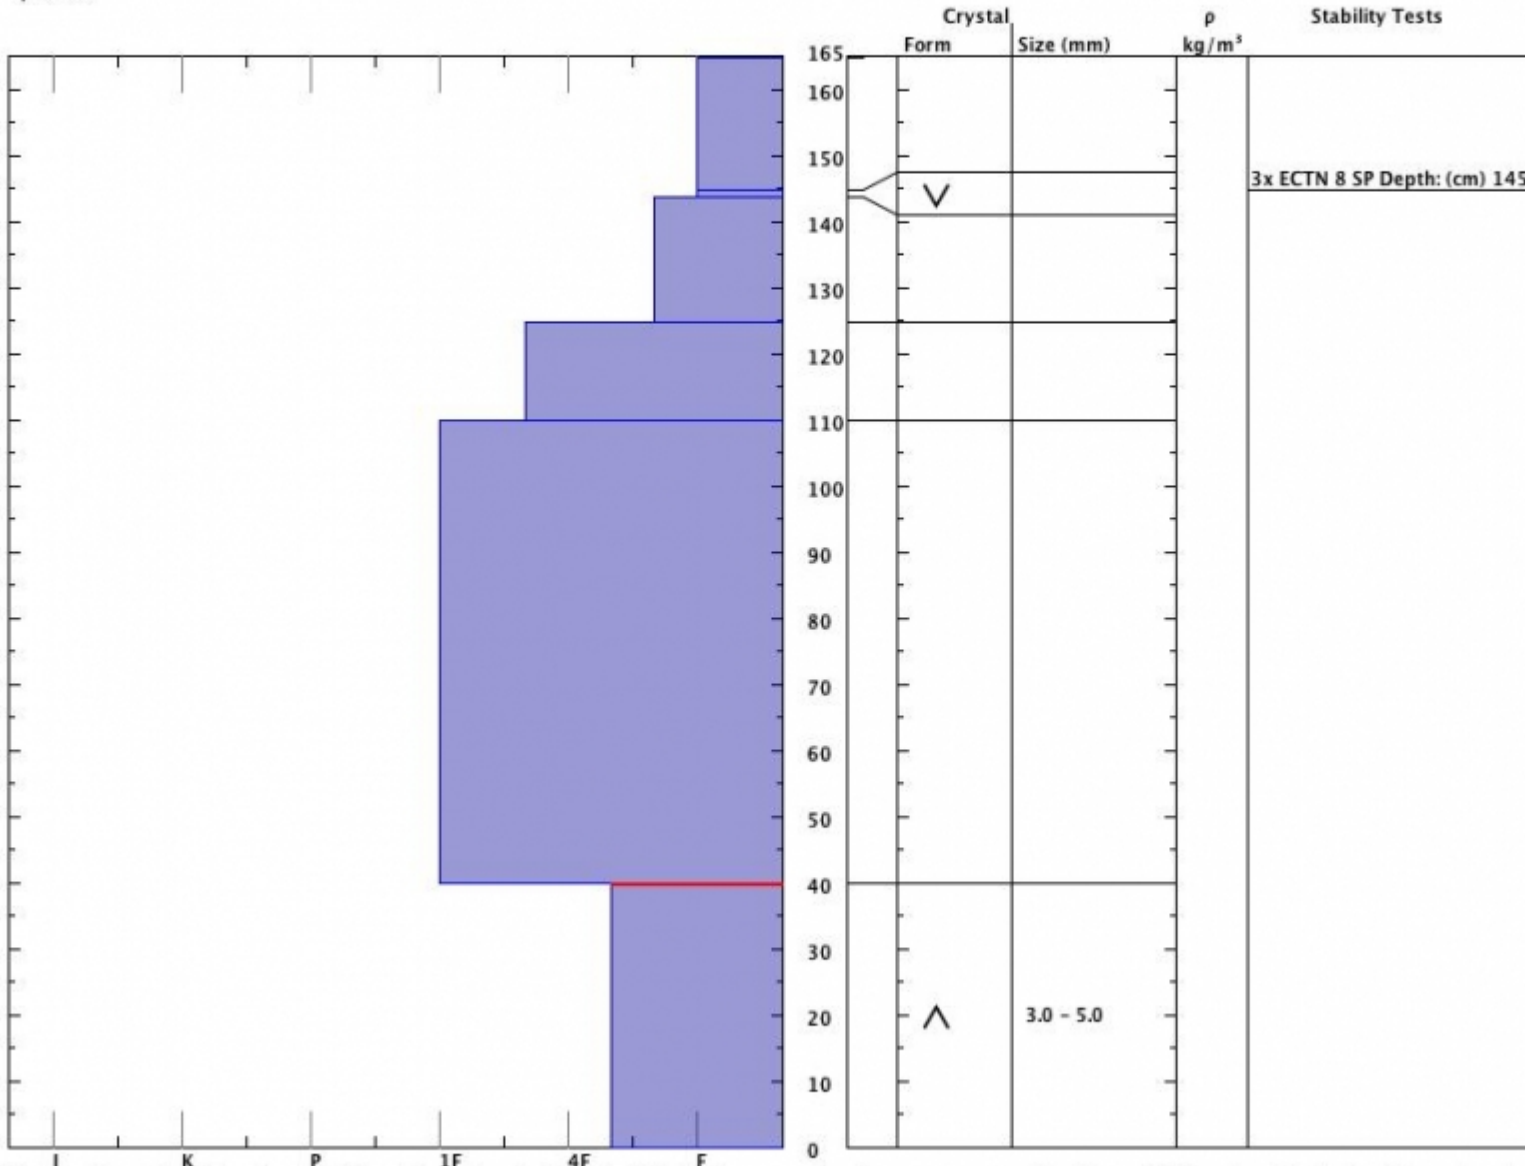

Snow Pit Profile
Buck Ridge - 3rd YellowM
N. Madison, MT
 Elevation (ft) **9200**
 Aspect: **15**
 Specifics:

Observer: **Alex Marienthal**
Sat Jan 30 14:19:00 MST 2016
 Co-ord: **N W**
 Slope: **24**
 Wind loading: **previous**

Stability on similar slopes: **Fair**
 Air Temperature: **C**
 Sky Cover: **sky 4/8 to 8/8 covered**
 Precipitation: **Snow < 0.5 cm/hr**
 Wind: **SW Light Breeze**

Stability Test Notes:

Layer notes
0-40: Probi

Notes: Above the third yellowmule. Noted 4 small avalanches that failed below storm interface, or on near surface facets 1-2 feet deep. Avalanche triggered on de hoar near here about a week ago.

Advisory Region
 Northern Madison
 Northern Madison, 2016-02-05