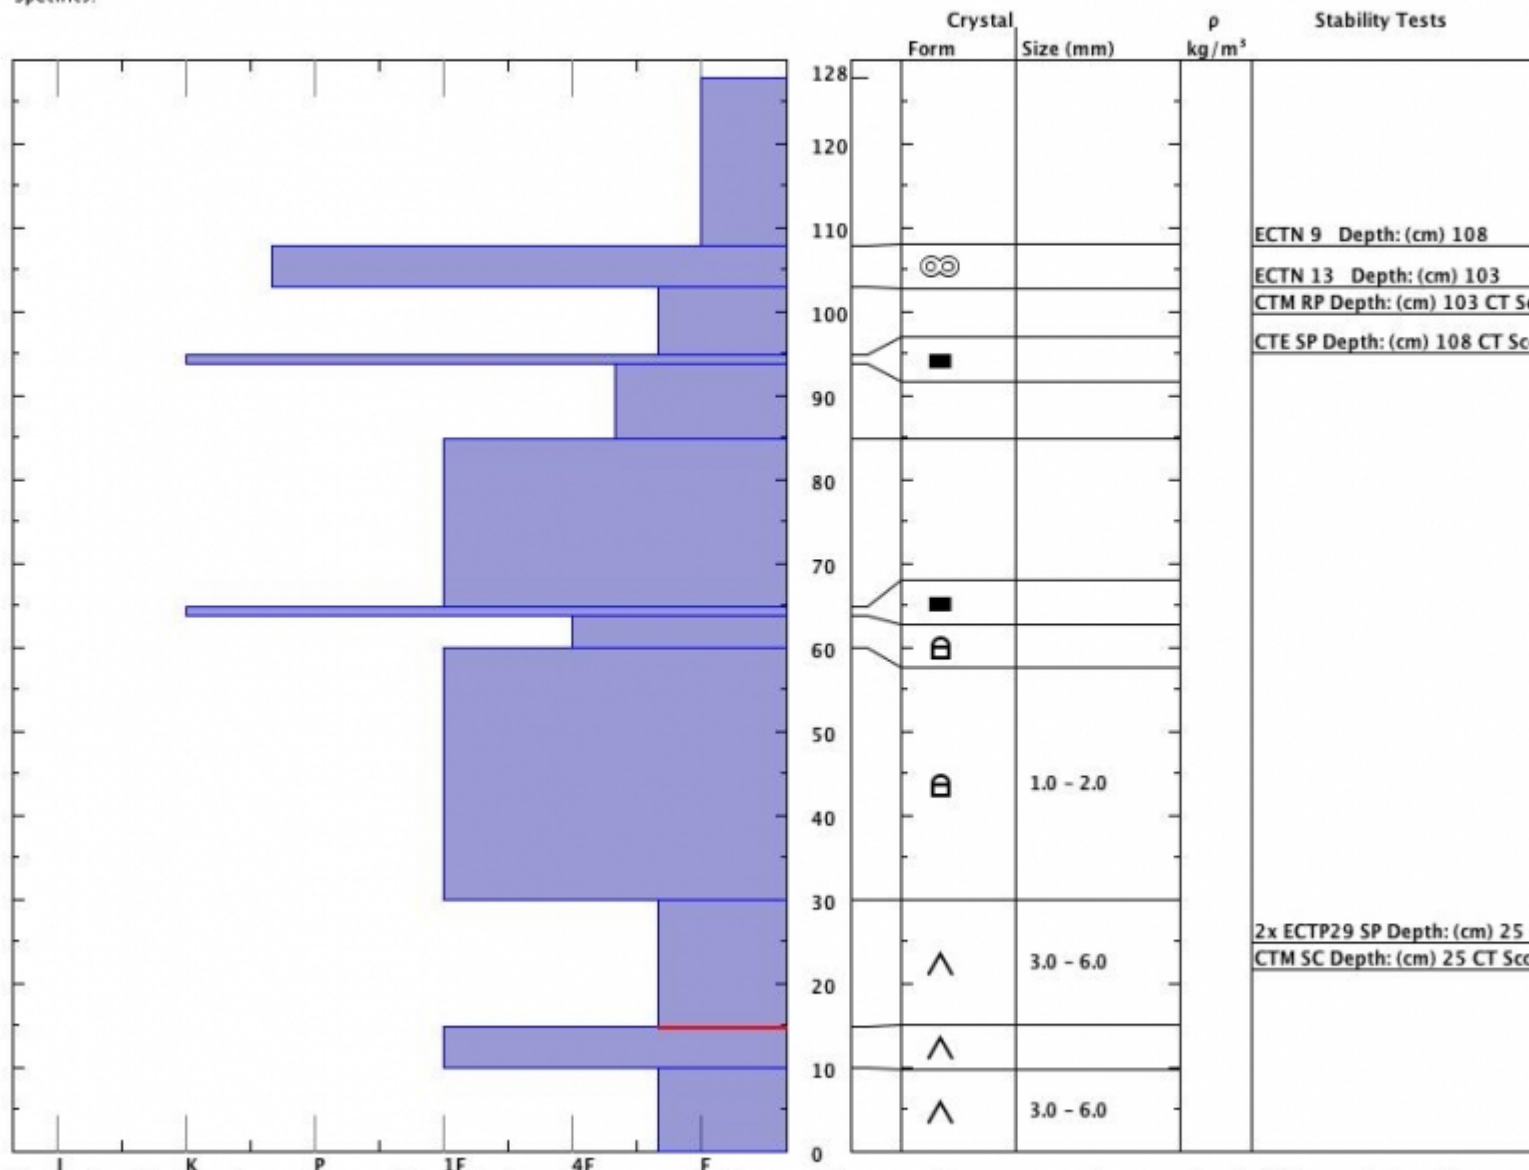

Snow Pit Profile

Divide Peak
N. Gallatin, MT
 Elevation (ft) **9400**
 Aspect: **172**
 Specifics:

Observer: **Alex Marienthal**
Wed Feb 03 13:00:00 MST 2016
 Co-ord: **N W**
 Slope: **31**
 Wind loading: **no**

Stability on similar slopes: **Fair**
 Air Temperature: **C**
 Sky Cover: **Clear**
 Precipitation: **None**
 Wind: **Light Breeze**

HS128
 Stability Test Notes:

Layer notes:
15-30: Pro

Notes: Depth hoar continues to be a problem at the base of the snowpack. The rest of the snowpack seems strong, but an avalanche failing on the depth hoar would be large.