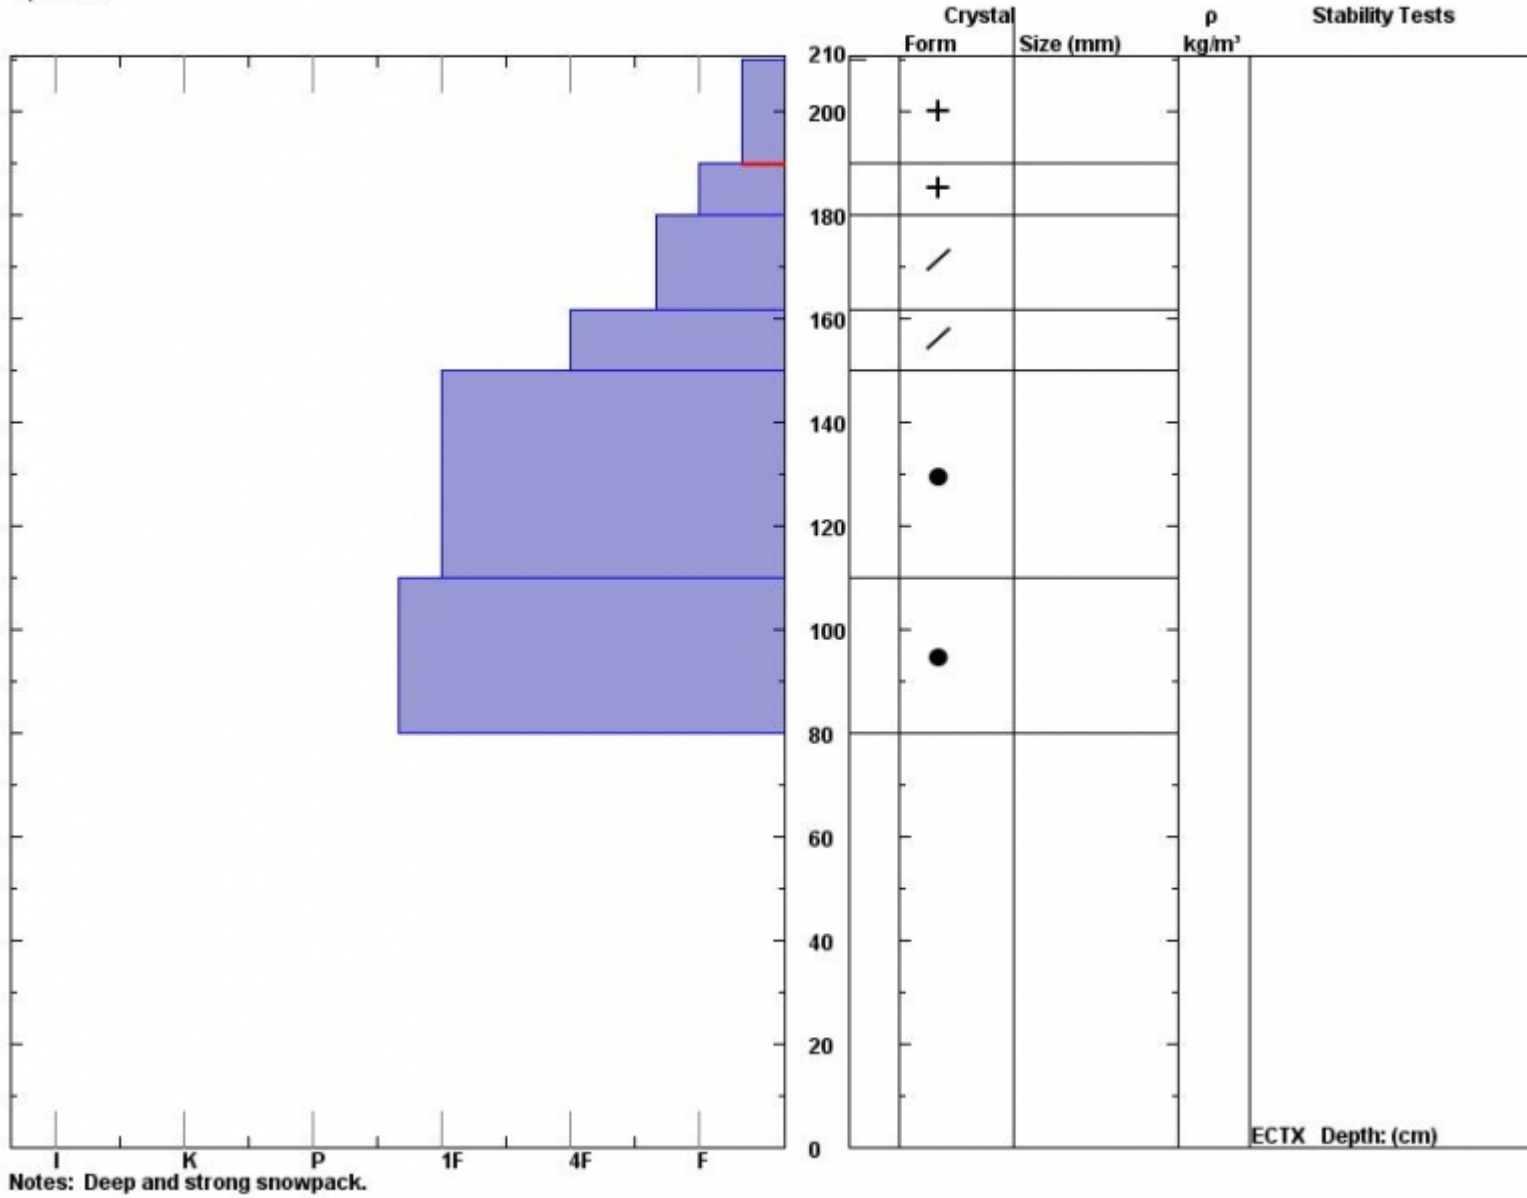

Snow Pit Profile
Goose Creek
Cooke City, MT
 Elevation (ft) **9800**
 Aspect: **20**
 Specifics:

Observer: **Eric Knoff**
Fri Feb 05 11:26:00 MST 2016
 Co-ord: **N W**
 Slope: **30**
 Wind loading: **no**

Stability on similar slopes: **Good**
 Air Temperature: **C**
 Sky Cover: **sky 3/8 to 4/8 covered**
 Precipitation: **None**
 Wind: **W Calm**

HS210
 Stability Test Notes: **190-210: F**
 Layer note

Advisory Region
 Cooke City
 Cooke City, 2016-02-07