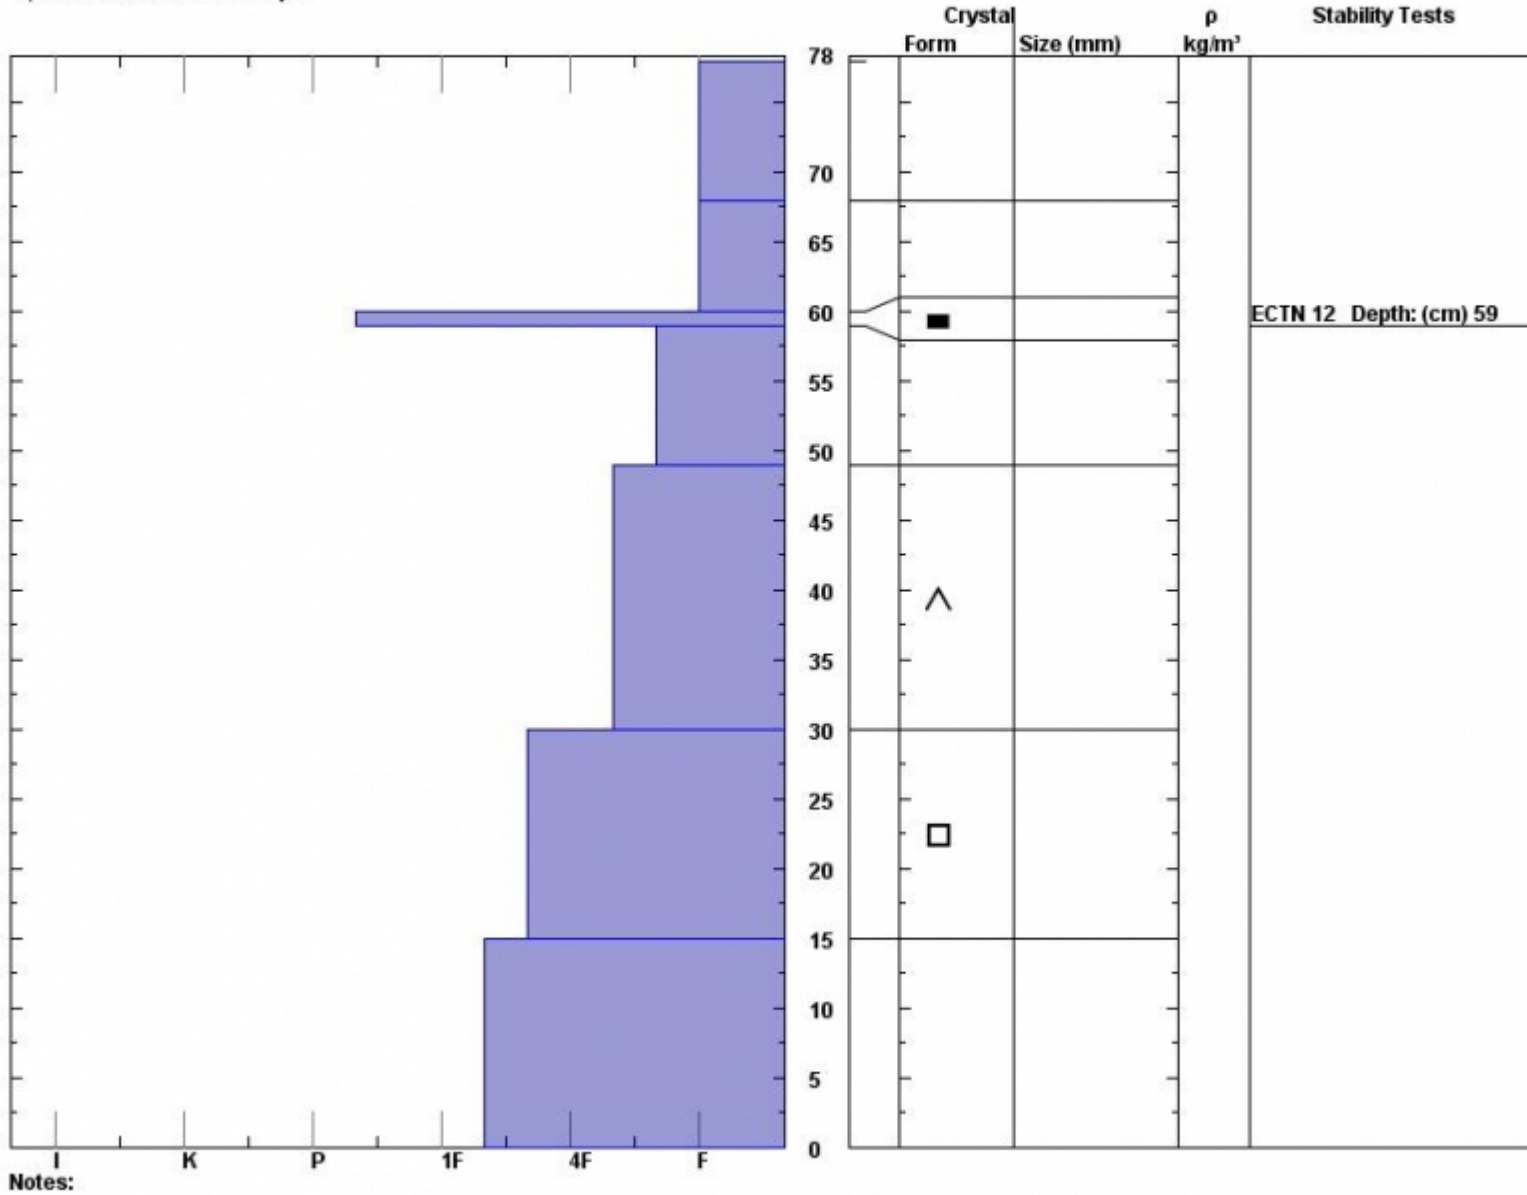

Snow Pit Profile  
**Bacon Rind Low**  
**S. Madison, MT**  
 Elevation (ft)  
 Aspect: **145**  
 Specifics: **Ski tracks on slope.**

Observer: **Doug Chabot**  
**Sun Feb 07 10:00:00 MST 2016**  
 Co-ord: **N W**  
 Slope: **26**  
 Wind loading: **no**

Stability on similar slopes: **Good**  
 Air Temperature: **C**  
 Sky Cover: **Clear**  
 Precipitation: **None**  
 Wind: **Calm**

**HS78**  
 Stability Test Notes:

Layer note

Advisory Region  
 Southern Madison  
 Southern Madison, 2016-02-07