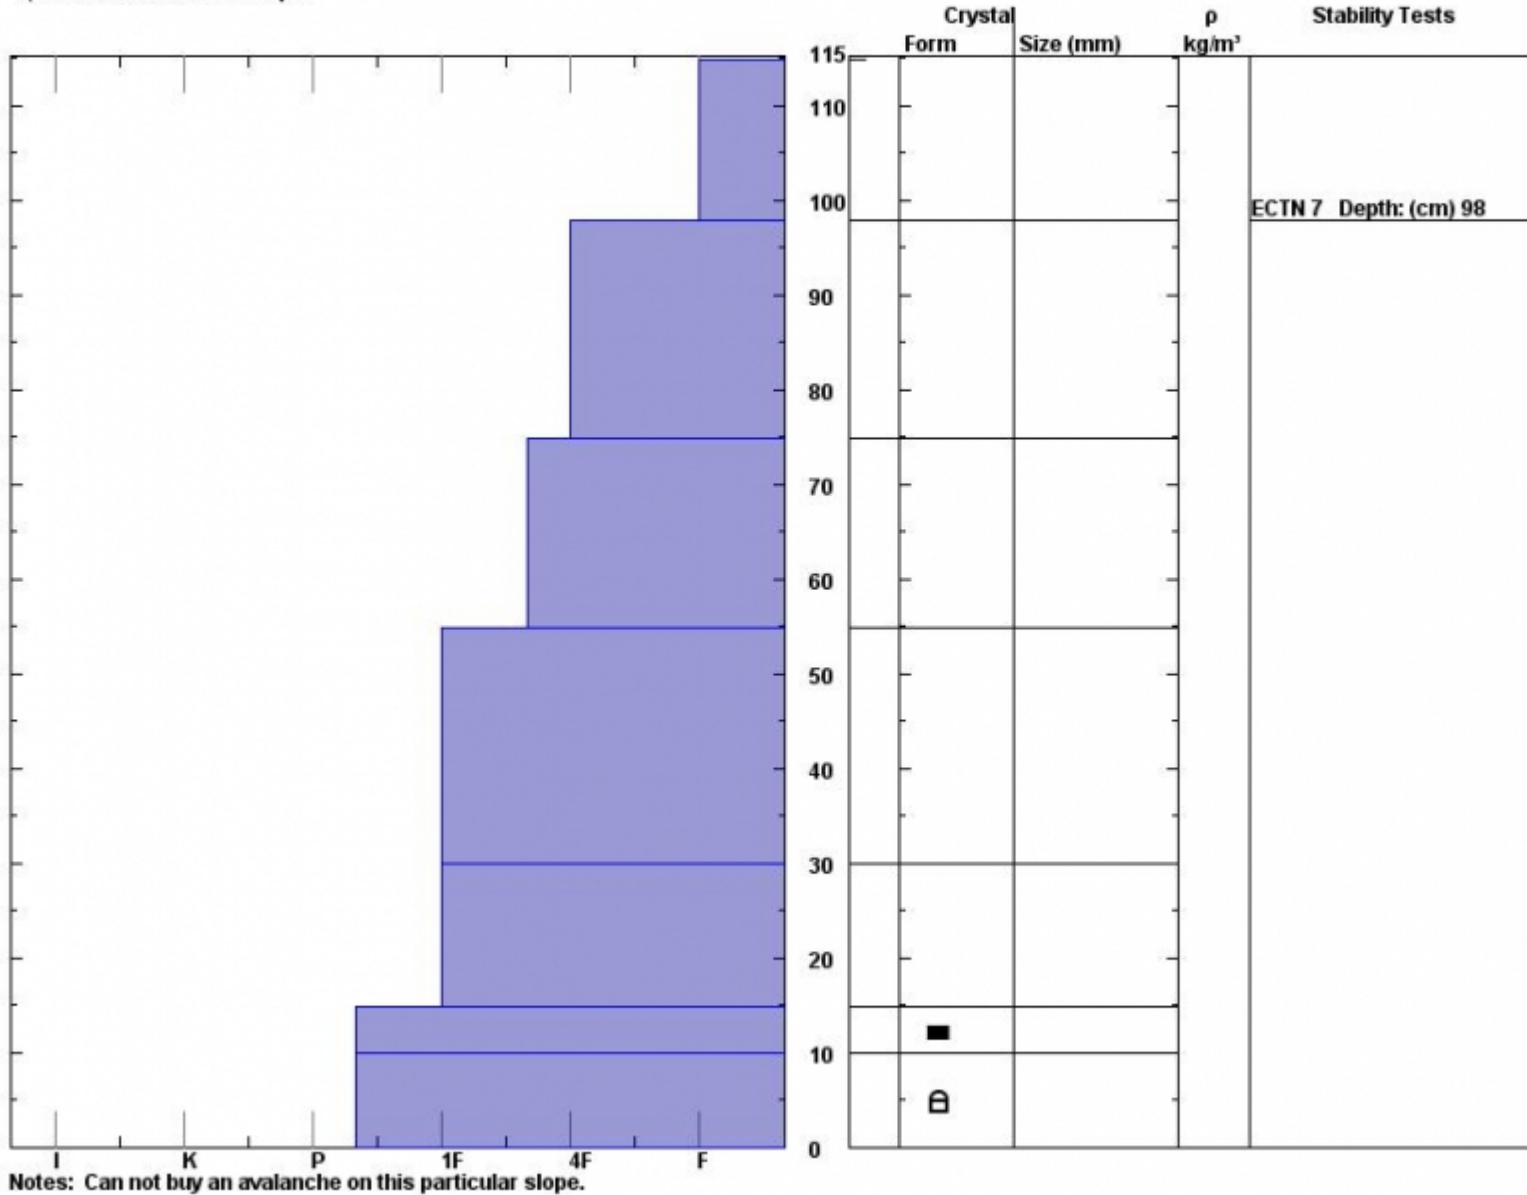

Snow Pit Profile
Bacon Rind Meadow
S. Madison, MT
 Elevation (ft) **8700**
 Aspect: **85**
 Specifics: **Ski tracks on slope.**

Observer: **Doug Chabot**
Sun Feb 07 11:00:00 MST 2016
 Co-ord: **N W**
 Slope: **14**
 Wind loading: **no**

Stability on similar slopes: **Very Good** **HS115**
 Air Temperature: **C**
 Sky Cover: **Clear**
 Precipitation: **None**
 Wind: **Calm**

Layer note
10-15: dec

Advisory Region
 Southern Madison
 Southern Madison, 2016-02-07