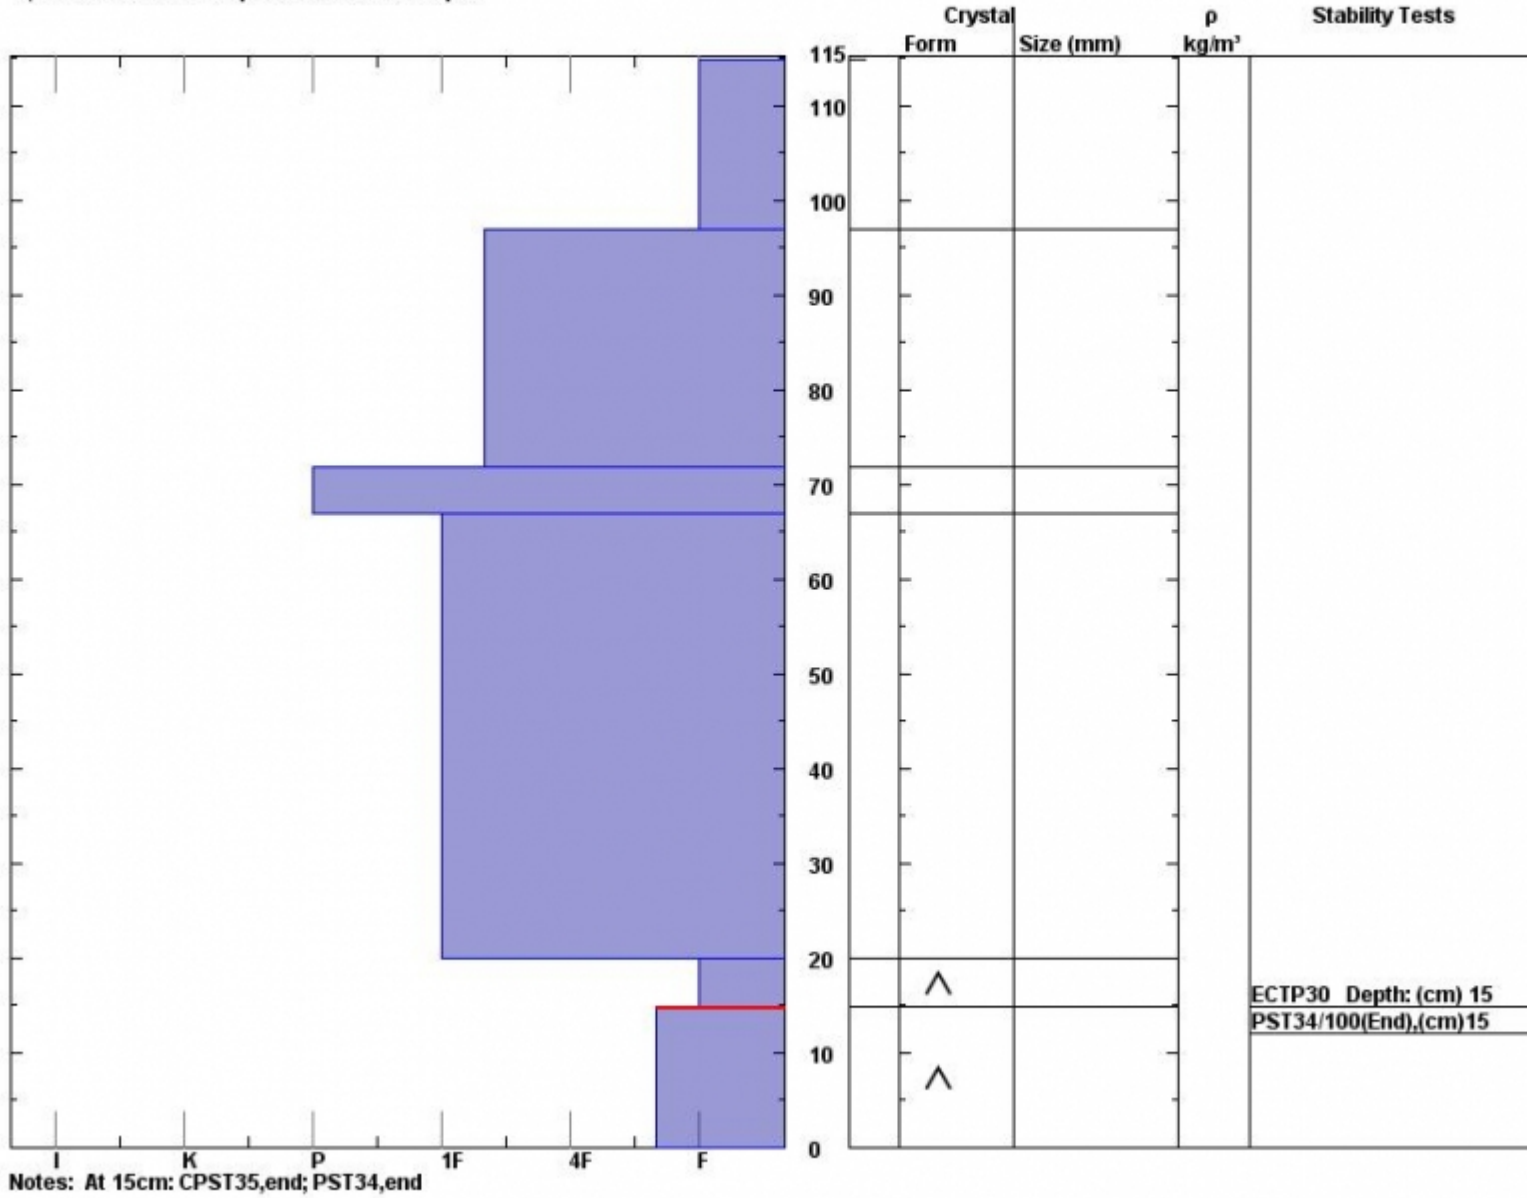

Snow Pit Profile
Bacon Rind Top (gut)
S. Madison, MT
 Elevation (ft) **9000**
 Aspect: **100**
 Specifics: **We skied slope. Ski tracks on slope.**

Observer: **Doug Chabot**
Sun Feb 07 11:40:00 MST 2016
 Co-ord: **N W**
 Slope: **28**
 Wind loading: **no**

Stability on similar slopes: **Good**
 Air Temperature: **C**
 Sky Cover: **Clear**
 Precipitation: **None**
 Wind: **Calm**

HS115
 Stability Test Notes:

Layer note
0-15: Prob

Advisory Region
 Southern Madison
 Southern Madison, 2016-02-07