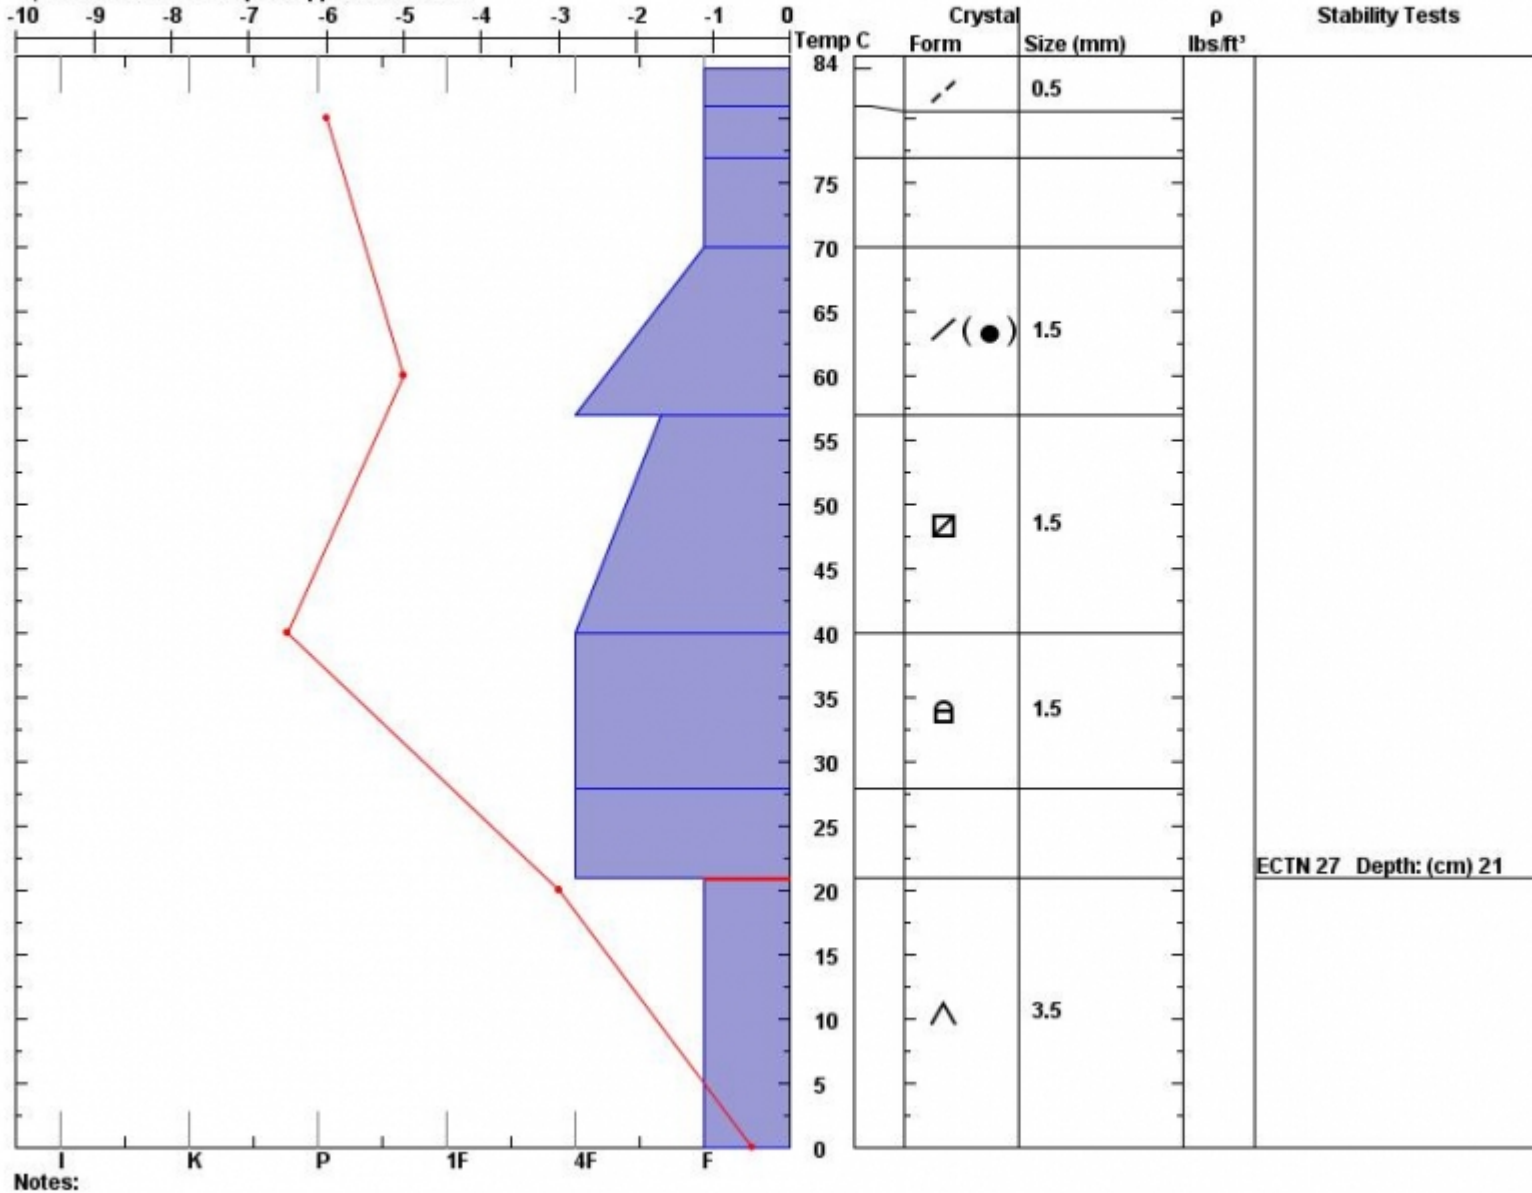

Snow Pit Profile

Observer: **Wes Dudley**

Stability on similar slopes: **Good**

PF35 HS84

Layer note

Hayden Cr

Sat Feb 06 17:55:00 MST 2016

Air Temperature: **-7 C**

Stability Test Notes:

0-21: Prob

Absaroka Beartooth, MT

Co-ord: **45.01788 N 109.89446 W**

Sky Cover: **sky 4/8 to 8/8 covered**

Elevation (ft) **7765**

Slope: **19**

Precipitation: **Snow < 0.5 cm/hr**

Aspect: **330**

Wind loading: **yes**

Wind: **W Strong**

Specifics: **We skied slope. Supportable crust.**

No Region, 2016-02-08