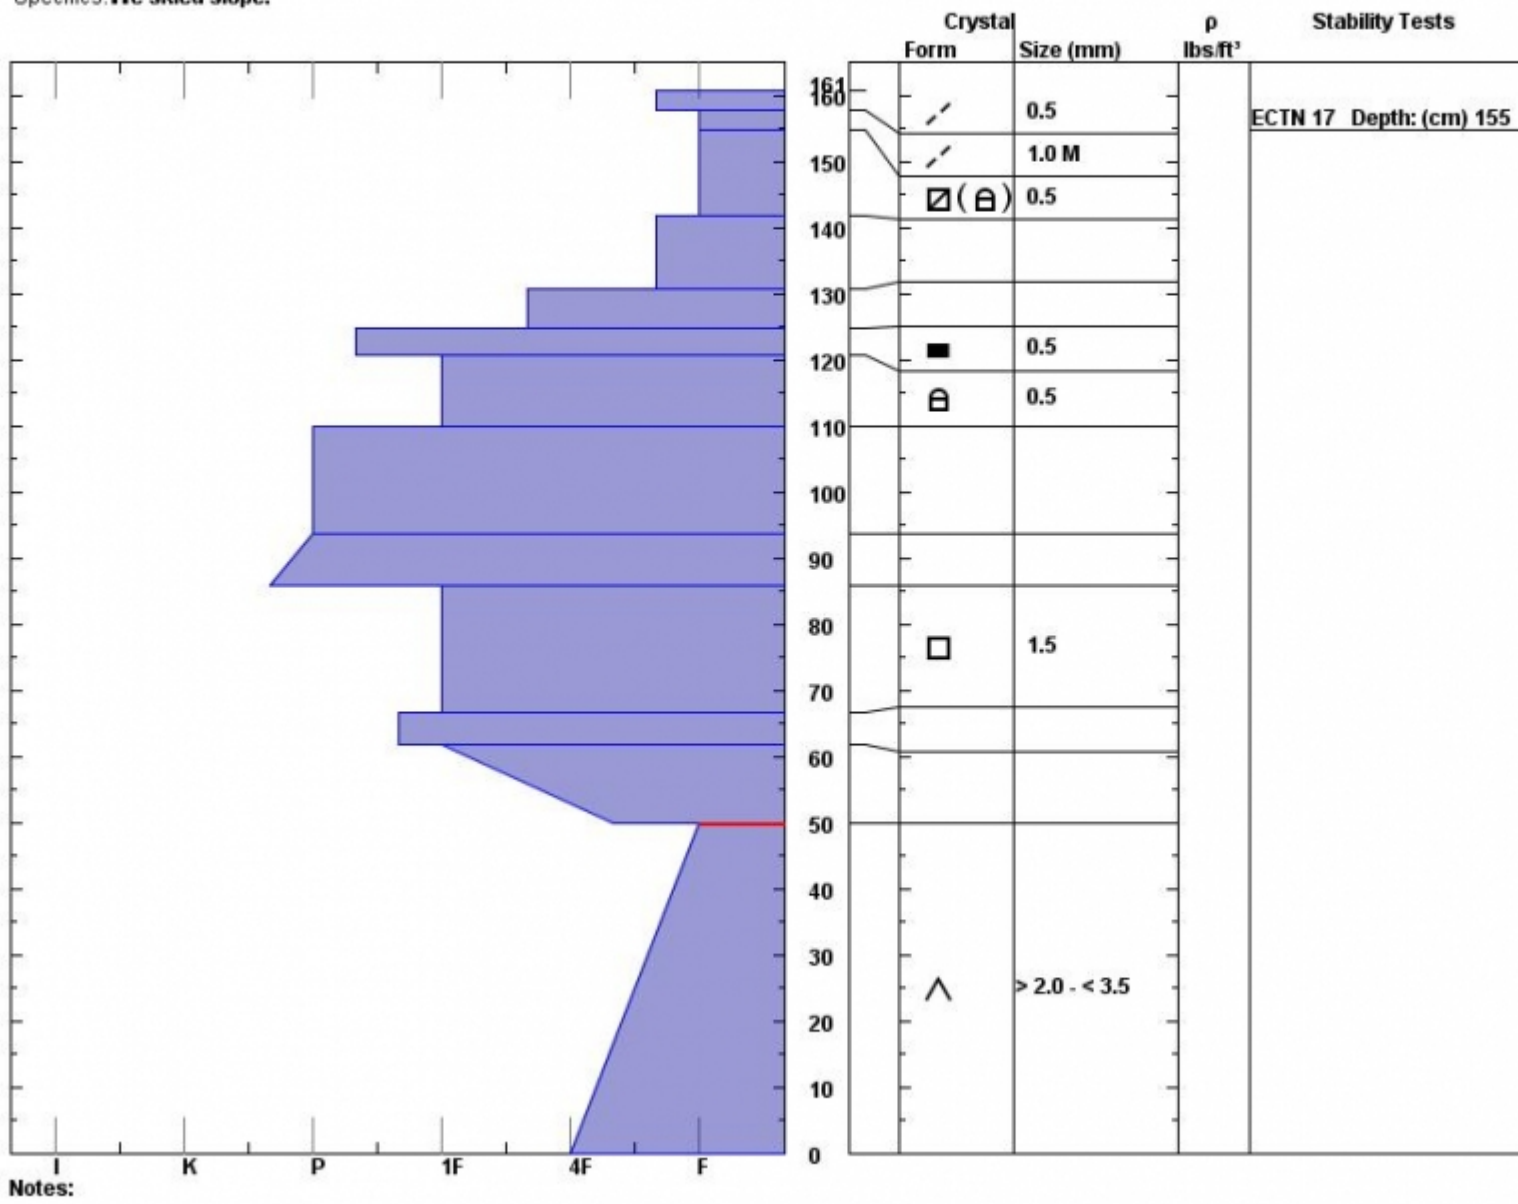

Snow Pit Profile
Mt. Fox
Absaroka Beartooth, MT
 Elevation (ft) **9365**
 Aspect: **120**
 Specifics: **We skied slope.**

Observer: **Wes Dudley**
Sun Feb 07 03:20:00 MST 2016
 Co-ord: **45.10653 N 109.91422 W**
 Slope: **27**
 Wind loading: **yes**

Stability on similar slopes: **Good**
 Air Temperature: **-6 C**
 Sky Cover: **sky < 2/8 covered**
 Precipitation: **None**
 Wind: **NW Strong**

PF40 HS161
 Stability Test Notes:
0-50: Prob

Advisory Region
 Cooke City
 Cooke City, 2016-02-08