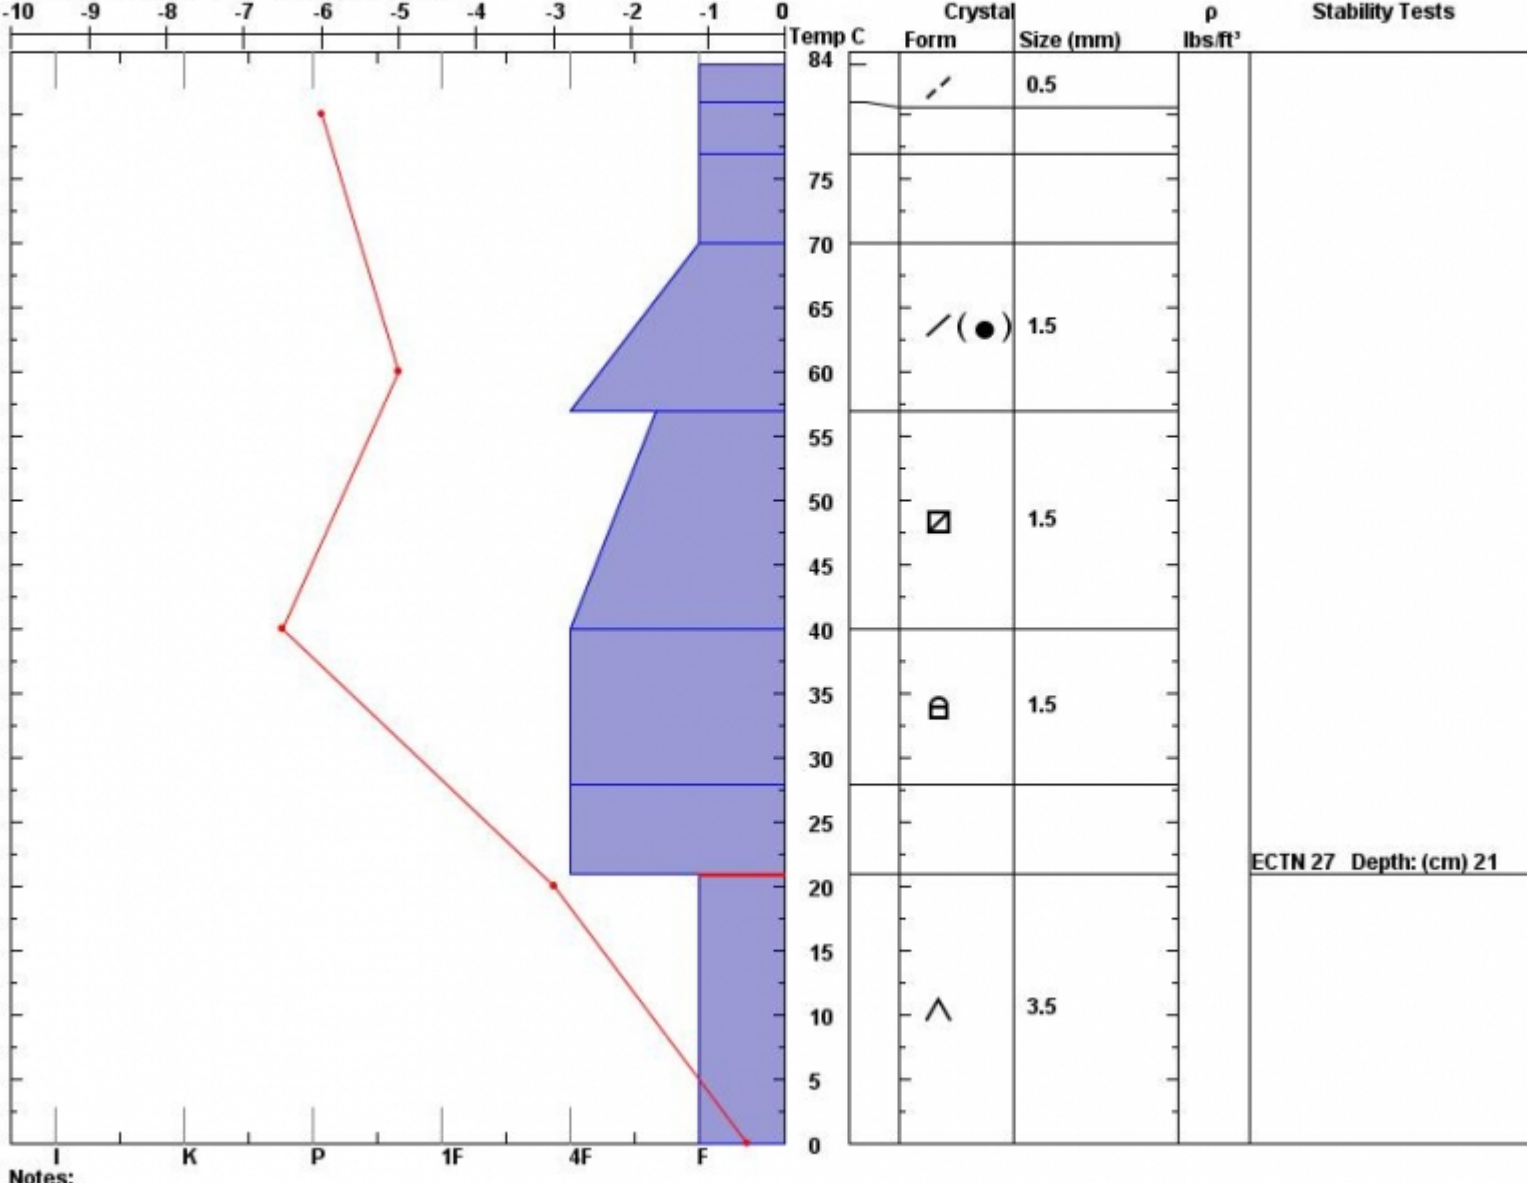

Snow Pit Profile
 Hayden Cr
 Absaroka Beartooth, MT
 Elevation (ft) 7765
 Aspect: 330

Observer: **Wes Dudley**
 Sat Feb 06 17:55:00 MST 2016
 Co-ord: 45.01788 N 109.89446 W
 Slope: 19
 Wind loading: **yes**

Stability on similar slopes: **Good**
 Air Temperature: -7 C
 Sky Cover: **sky 4/8 to 8/8 covered**
 Precipitation: **Snow < 0.5 cm/hr**
 Wind: **W Strong**

PF35 HS84
 Stability Test Notes:

Layer note
 0-21: Prob

Specifics: **We skied slope. Supportable crust.**

Notes:

Advisory Region
 Cooke City
 Cooke City, 2016-02-08