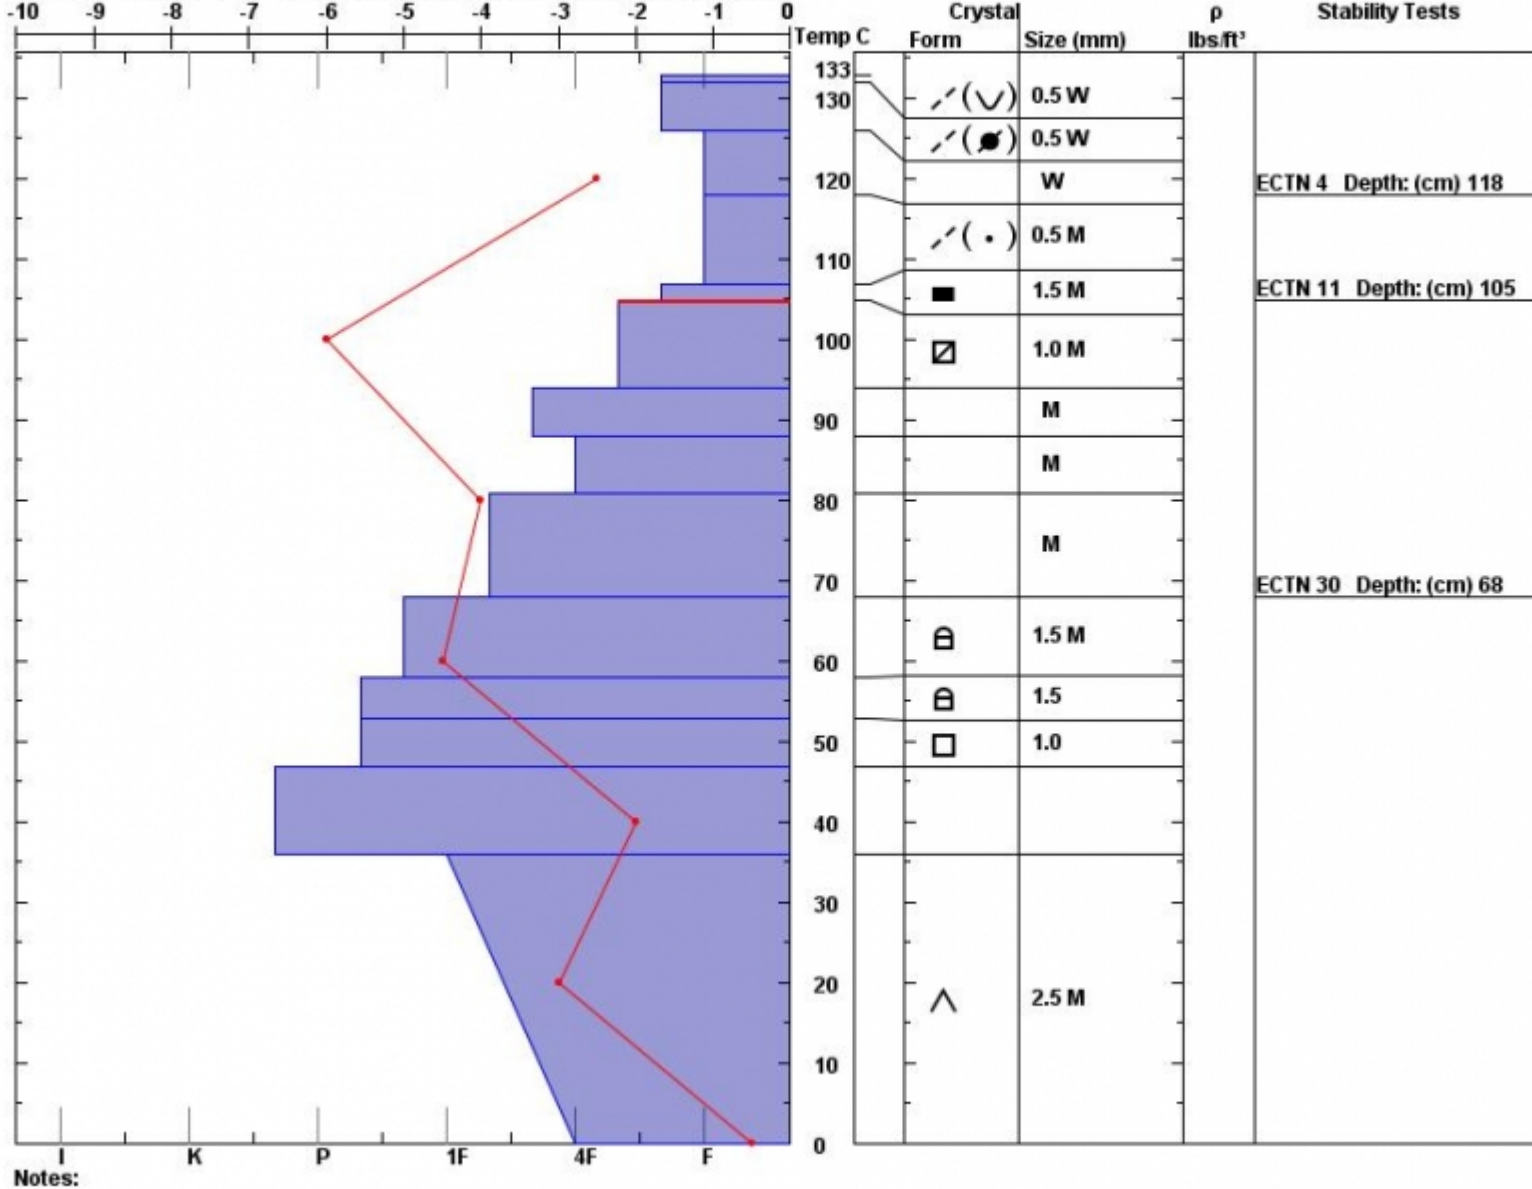

Snow Pit Profile

Observer: **Wes Dudley**

Stability on similar slopes: **Fair**

**PF40 HS133**

Layer note

**Stillwater**

**Mon Feb 08 18:09:46 MST 2016**

Air Temperature: **3.5 C**

Stability Test Notes:

**94-105: Pr**

**Absaroka Beartooth, MT**

Co-ord: **45.08107 N 109.98548 W**

Sky Cover: **sky < 2/8 covered**

Elevation (ft) **8610**

Slope: **20**

Precipitation: **None**

Aspect: **240**

Wind loading: **yes**

Wind: **NW Moderate**

Specifics: **We skied slope. Ski tracks on slope. Snowmobile tracks on slope.**

Notes:

Advisory Region  
Cooke City  
Cooke City, 2016-02-09