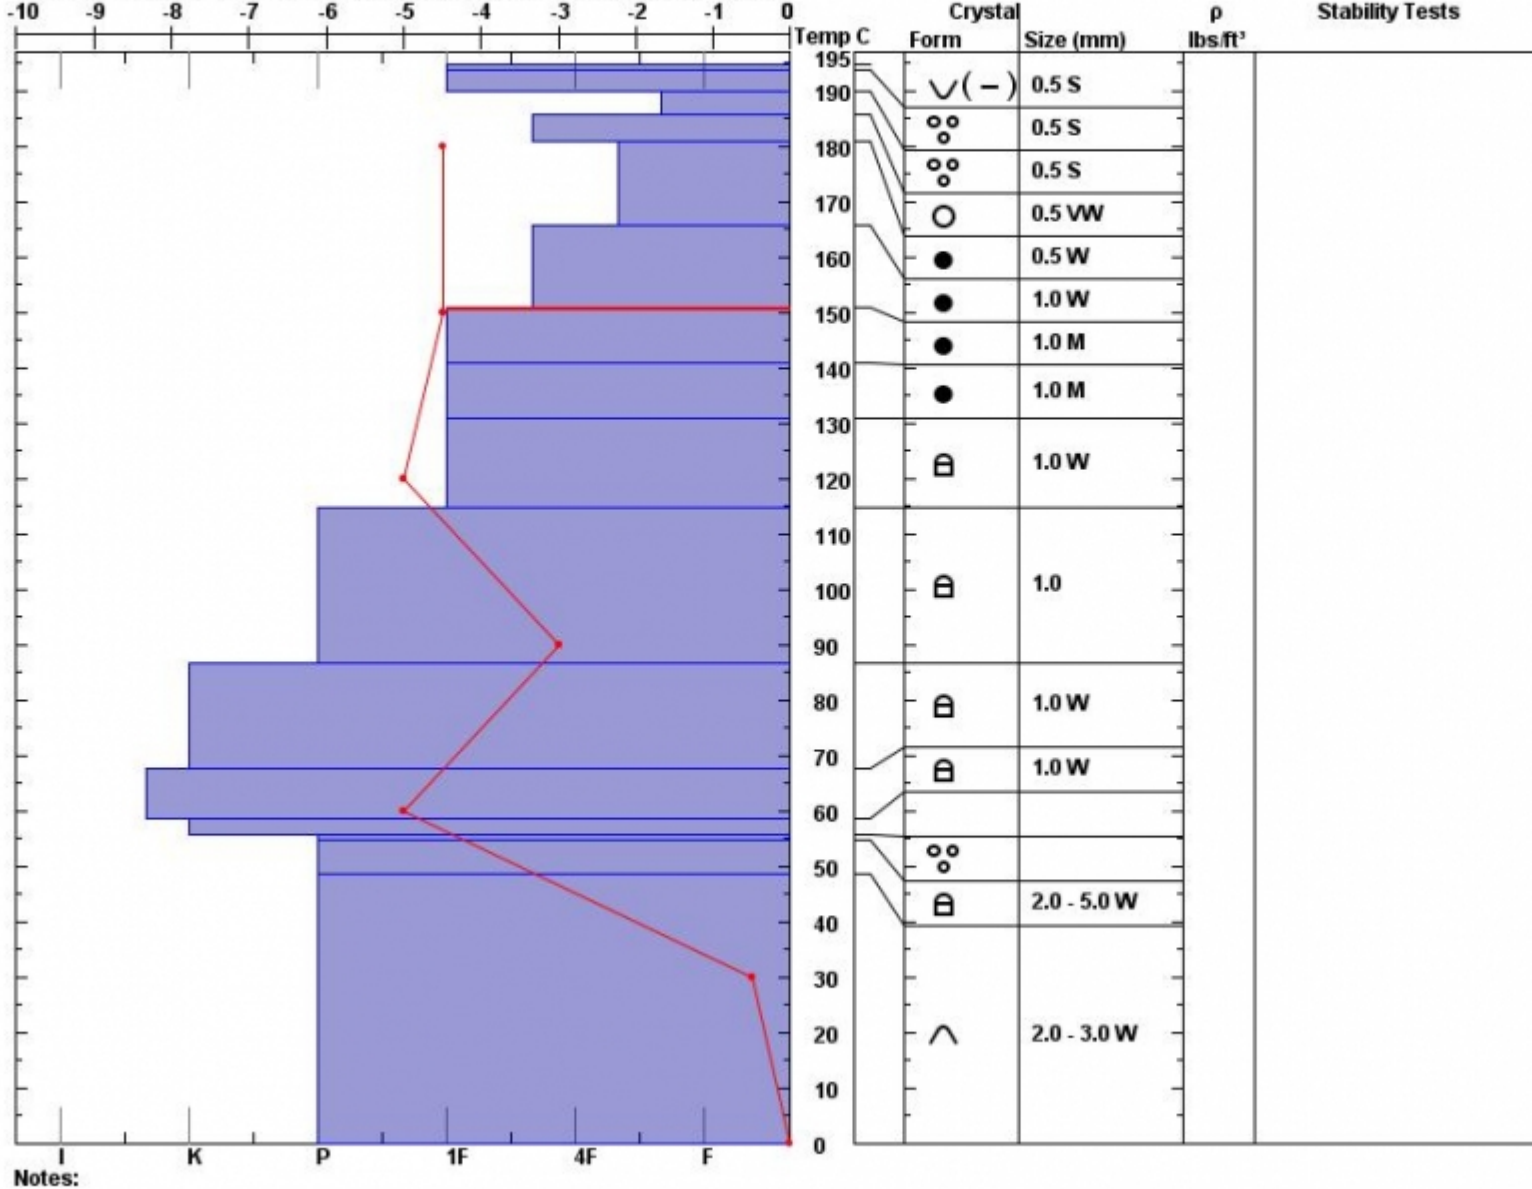

Snow Pit Profile

Observer: **Wes Dudley**

Stability on similar slopes: **Fair**

PF20 HS195

Layer note

Mt. Abundance

Tue Feb 09 15:45:00 MST 2016

Air Temperature: **2 C**

Stability Test Notes:

141-151: F

Absaroka Beartooths, MT Co-ord: **45.06463 N 110.00990 W**

Sky Cover: **Clear**

Elevation (ft) **9250**

Slope: **23**

Precipitation: **None**

Aspect: **150**

Wind loading: **yes**

Wind: **NW Light Breeze**

Specifics: **We skied slope. Ski tracks on slope. Snowmobile tracks on slope.**

Notes:

Advisory Region
Cooke City
Cooke City, 2016-02-10