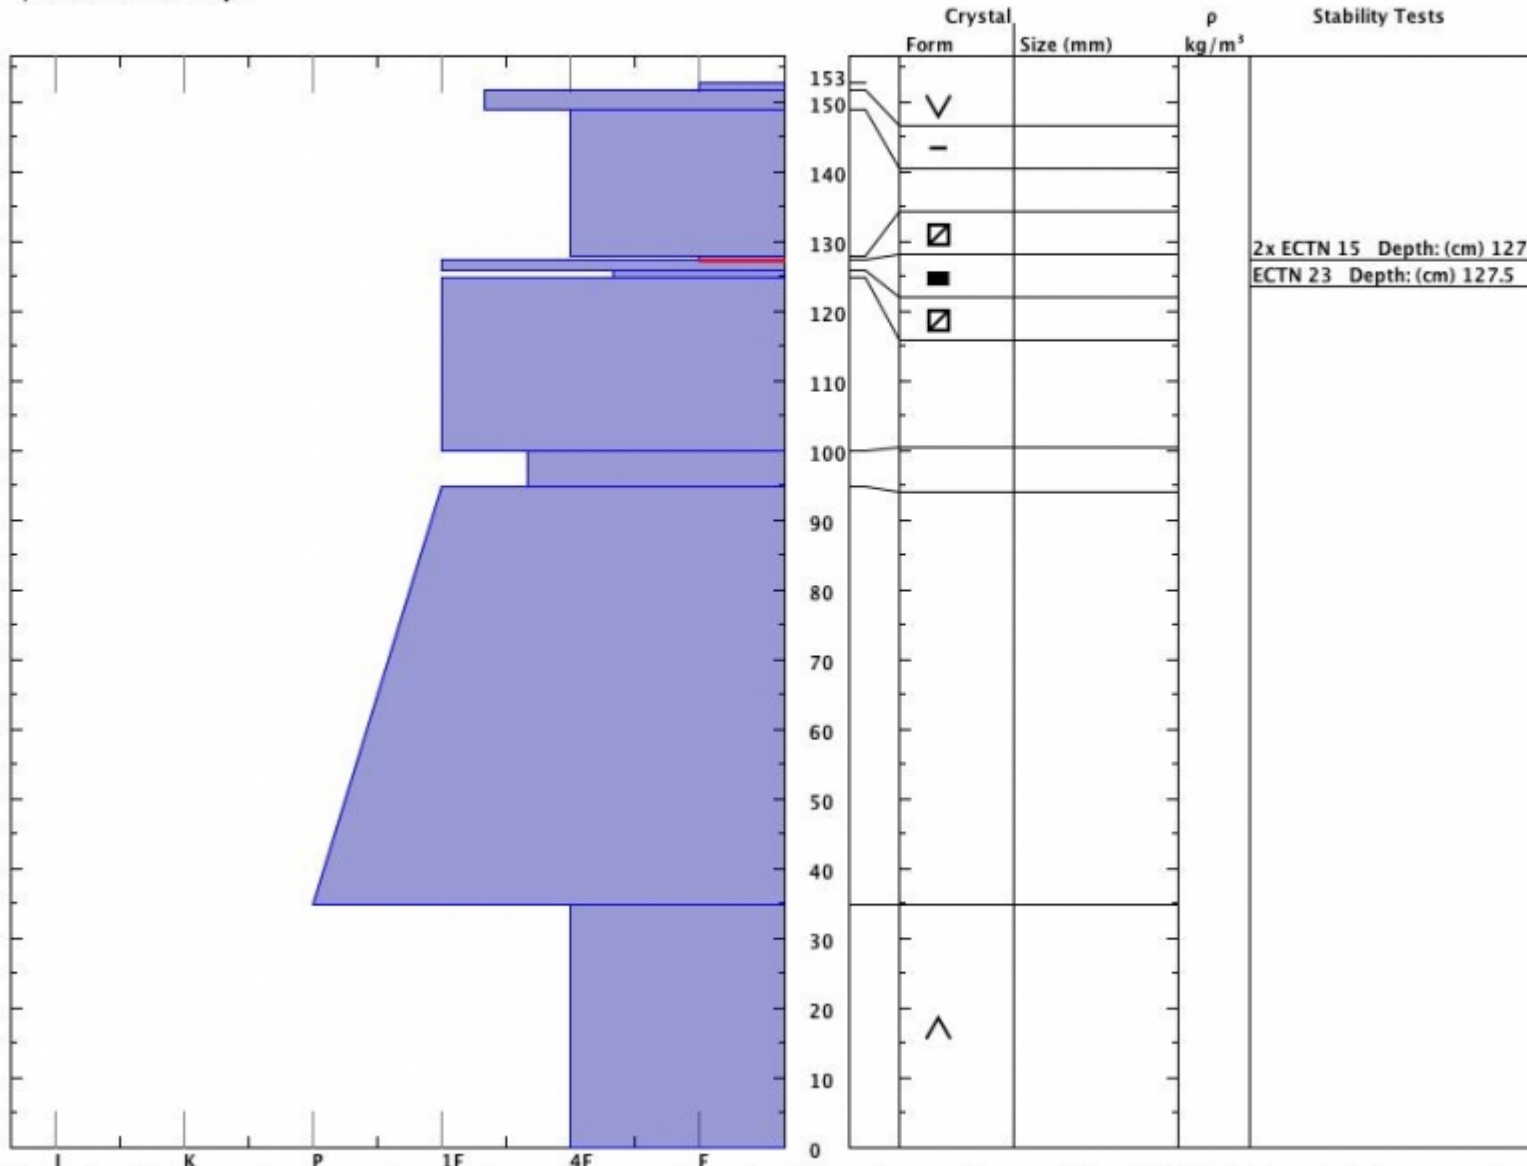

Snow Pit Profile

Mt. Abundance

Beartooth, MT

Elevation (ft) **9800**

Aspect: **191**

Specifics: **We skied slope.**

Observer: **Alex Marienthal**

Wed Feb 10 13:05:00 MST 2016

Co-ord: **N W**

Slope: **28**

Wind loading: **no**

Stability on similar slopes: **Fair**

Air Temperature: **C**

Sky Cover: **Clear**

Precipitation: **None**

Wind: **SW Light Breeze**

Stability Test Notes:

127.5: CPST 40/100 end

127.5: DETP 40 x2

Layer notes:

127.5-128

Notes: Depth hoar was soft and sugary here. Could get to propagate with continued hits and some slab removal (Deep ECPT 40+?). Facets broke above crust, but propagate. Felt good skiing slope, about 32-33 degrees below.