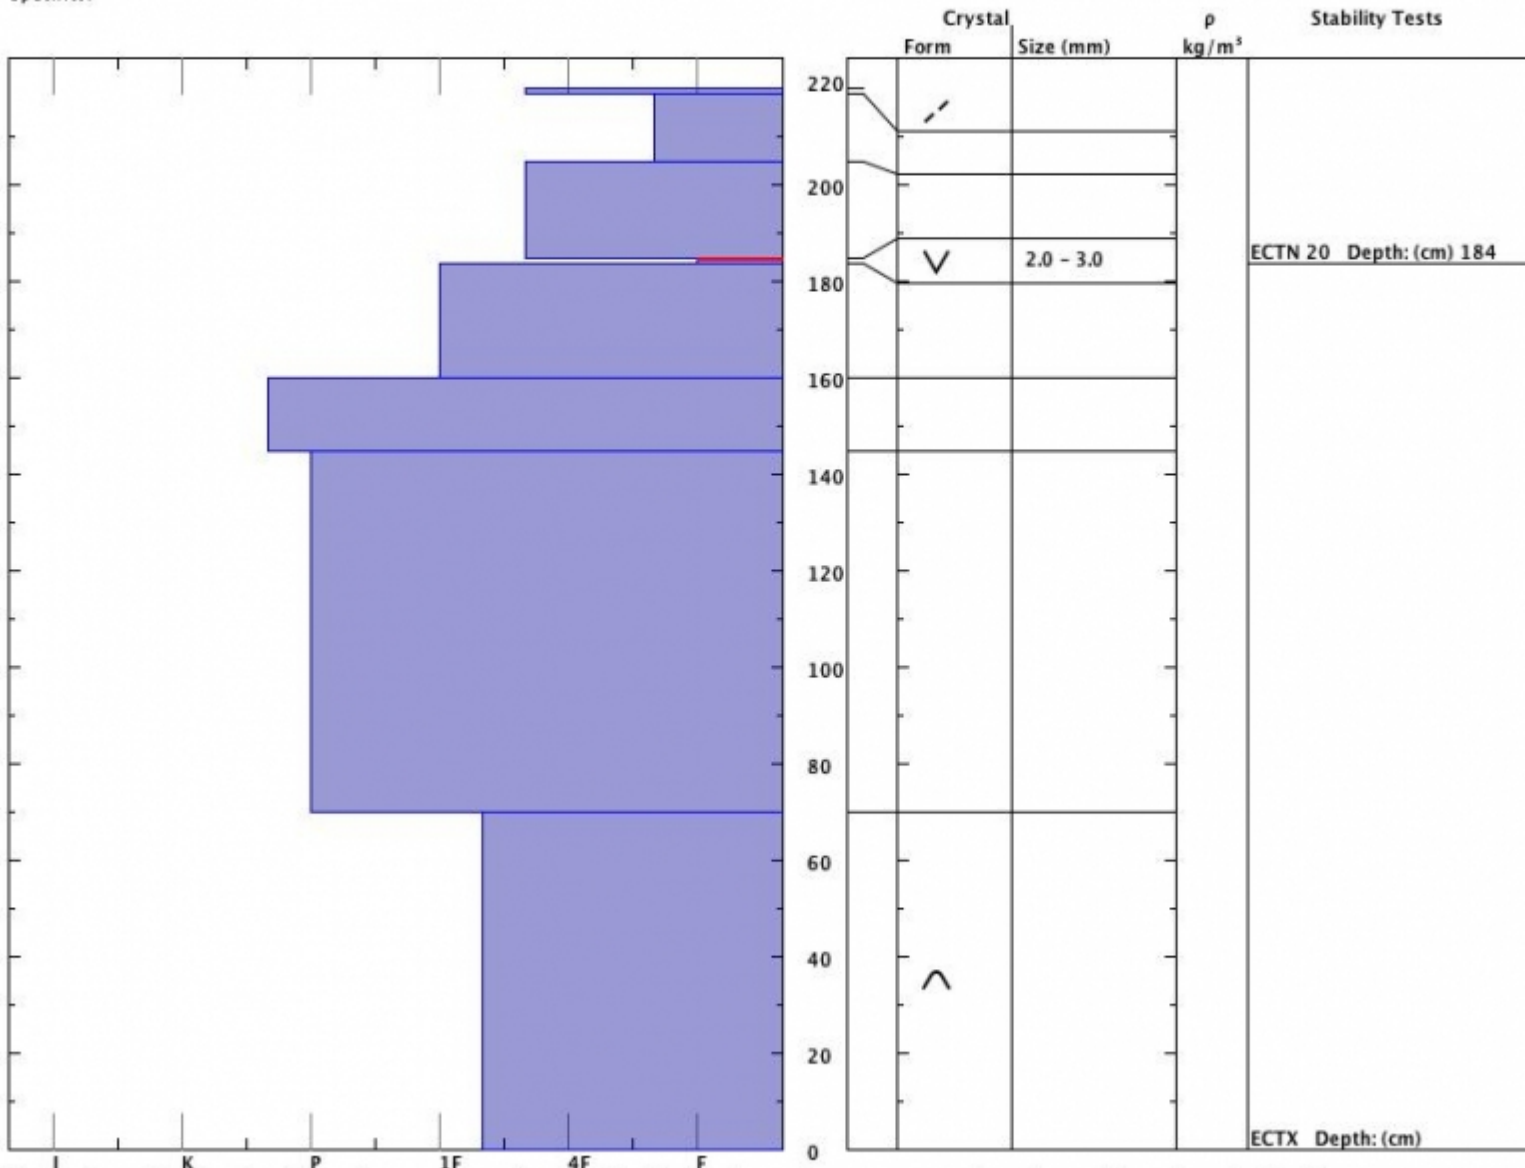

Snow Pit Profile

Henderson - Almost Died

Cooke City, MT

Elevation (ft) 9706

Aspect: 42

Specifics:

Observer: Alex Marienthal

Thu Feb 11 22:00:00 MST 2016

Co-ord: 45.05106 N 109.9753 W

Slope: 30

Wind loading: yes

Stability on similar slopes: Good

Air Temperature: C

Sky Cover: Clear

Precipitation: None

Wind: Calm

HS220

Stability Test Notes:

Layer notes

184-185: F

Notes: Layer of surface hoar 35 cm down was unreactive. Worth looking for, but north aspects seem to have less problems above the depth hoar.

Advisory Region
 Cooke City
 Cooke City, 2016-02-12