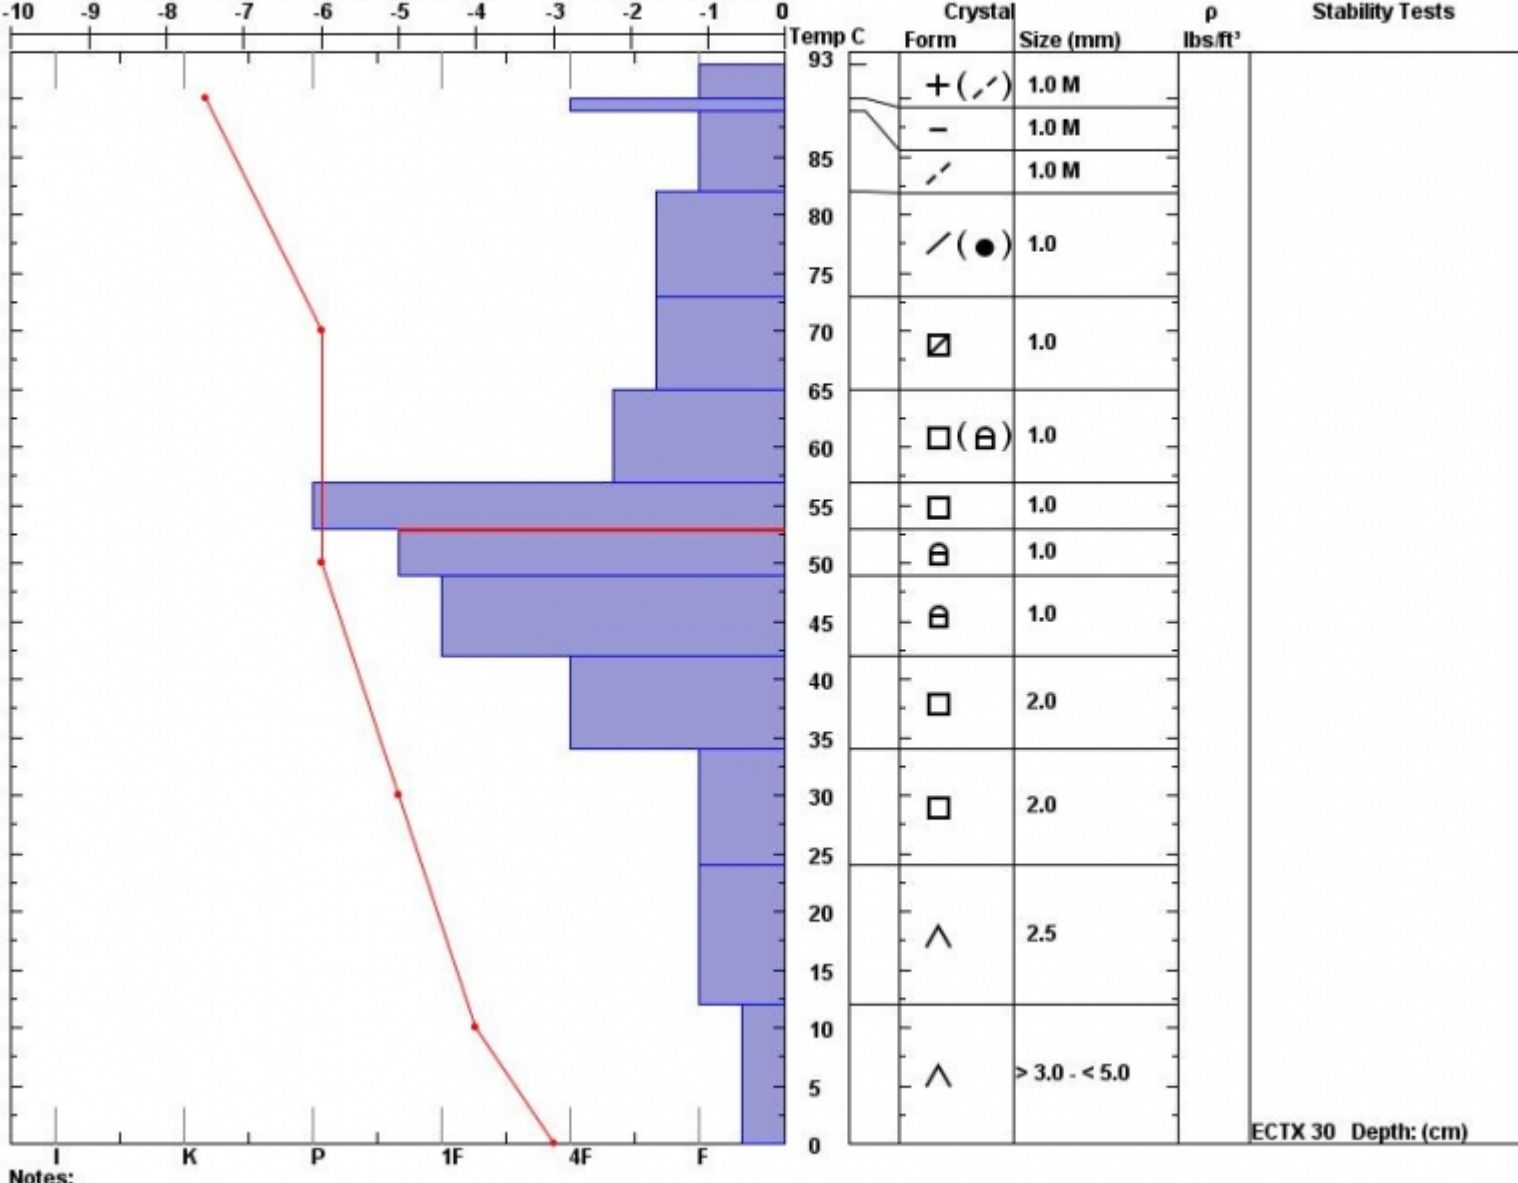

Snow Pit Profile  
**Crown Butte**  
**Absaroka Beartooth, MT**  
 Elevation (ft) **9600**  
 Aspect: **270**

Observer: **Wes Dudley**  
**Sun Feb 14 10:45:00 MST 2016**  
 Co-ord: **45.05193 N 109.96414 W**  
 Slope: **23**  
 Wind loading: **previous**

Stability on similar slopes: **Good**  
 Air Temperature: **-7 C**  
 Sky Cover: **sky 8/8 covered**  
 Precipitation: **Snow < 0.5 cm/hr**  
 Wind: **W Moderate**

**PF20 HS93**  
 Stability Test Notes:  
 Layer note  
**49-53: Pro**

Specifics: **We skied slope. Ski tracks on slope. Snowmobile tracks on slope.**

Notes:

Advisory Region  
 Cooke City  
 Cooke City, 2016-02-15