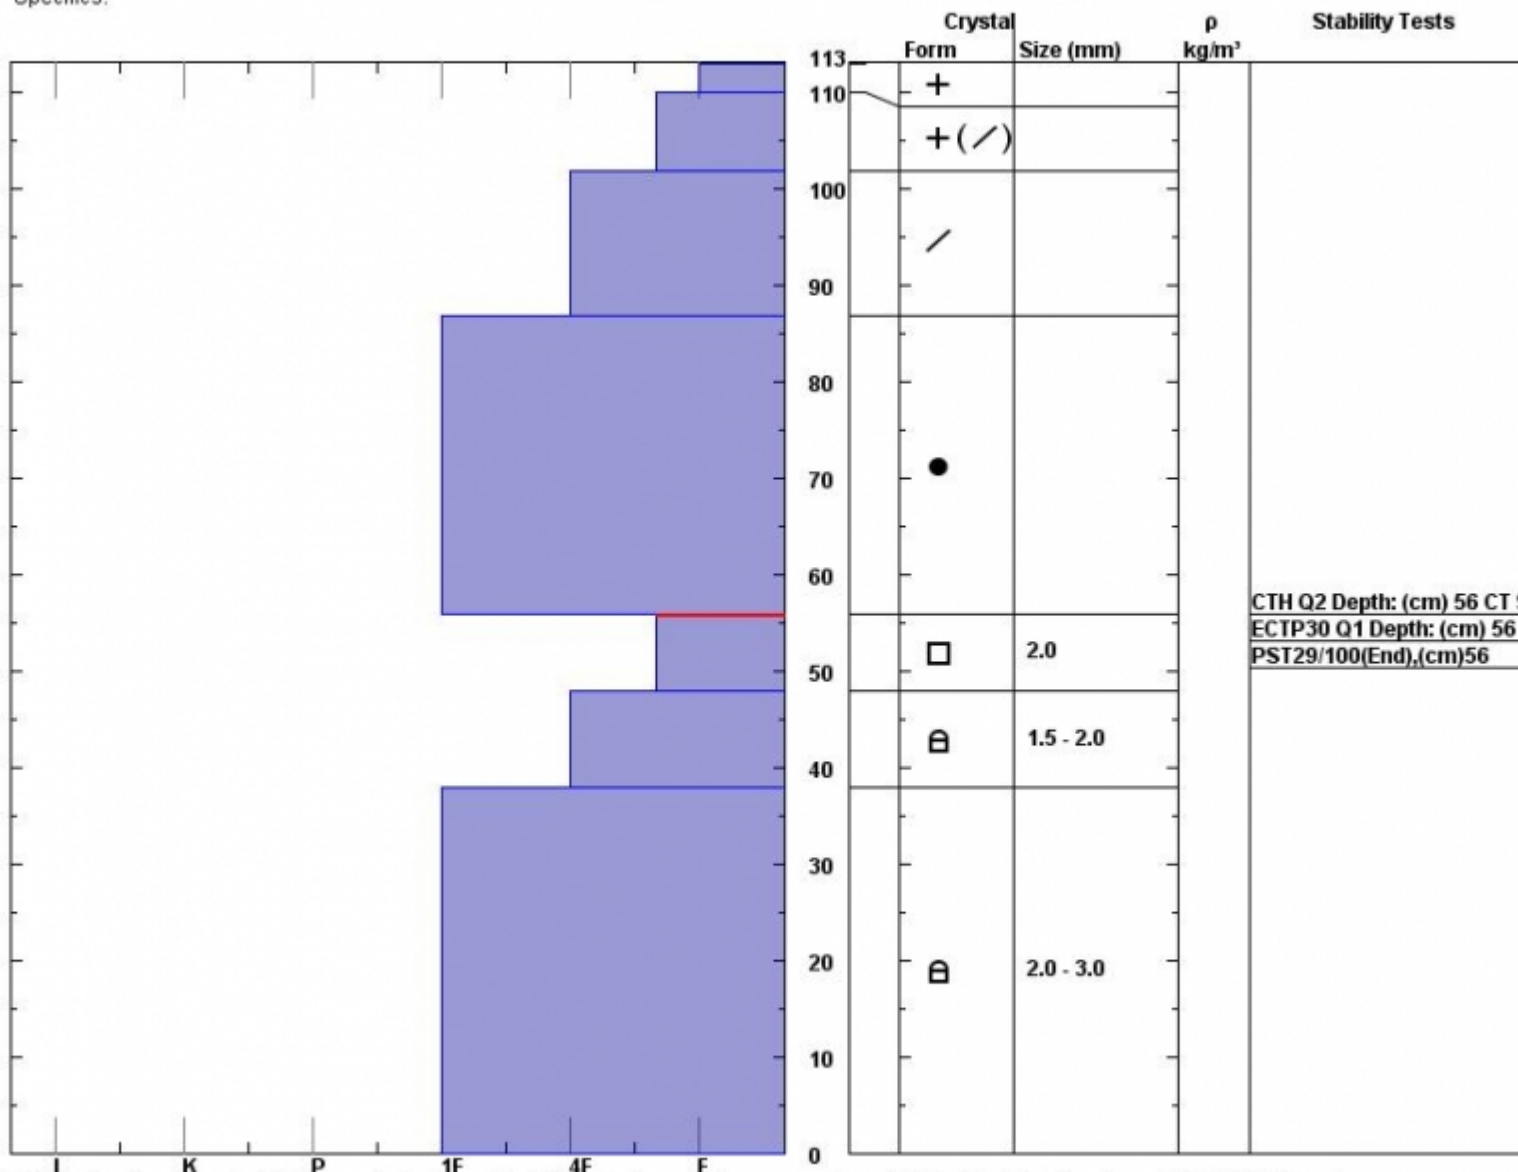

Snow Pit Profile
Beelvie
Northern Madison, MT
 Elevation (ft) **9000**
 Aspect: **60**
 Specifics:

Observer: **Eric Knoff**
Tue Feb 16 00:07:00 MST 2016
 Co-ord: **N W**
 Slope: **26**
 Wind loading: **no**

Stability on similar slopes: **Good**
 Air Temperature: **C**
 Sky Cover: **sky 4/8 to 8/8 covered**
 Precipitation: **None**
 Wind: **W Strong**

Stability Test Notes:
 Layer note
48-56: Pro

Notes: Facets mid pack still propagated with a lot of force, but were not necessarily unstable. We skied the slope. CPST 27/100 end