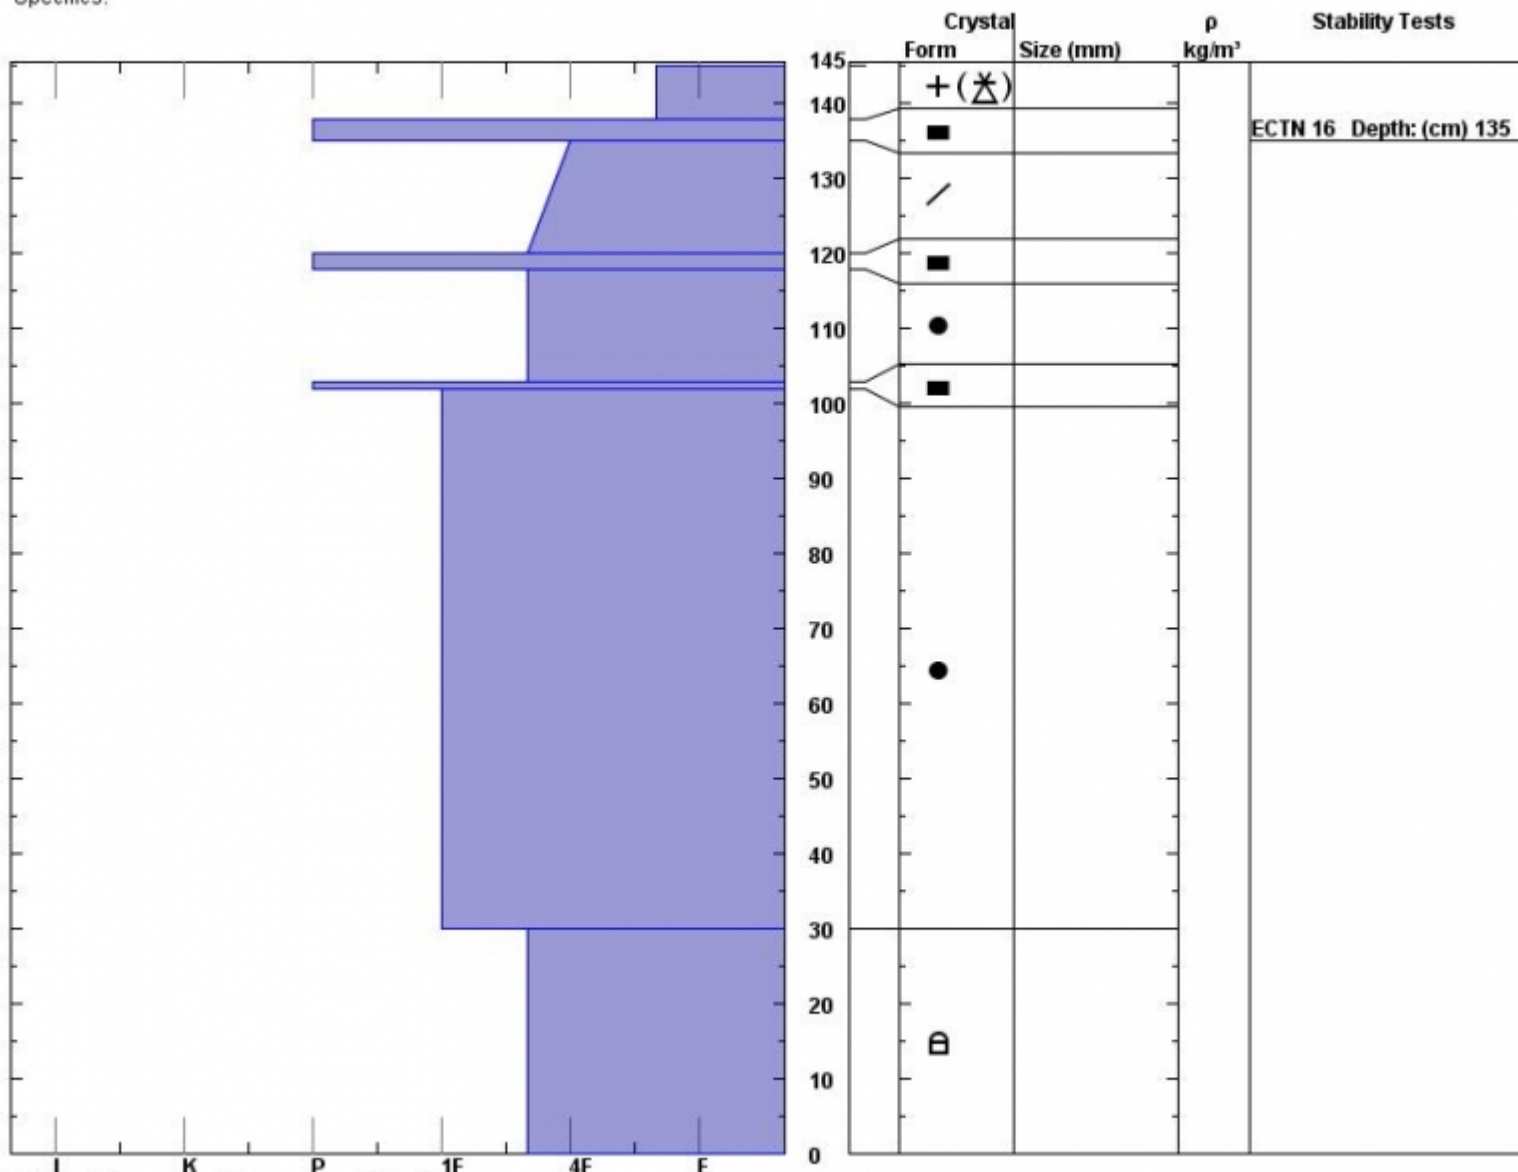

Snow Pit Profile
Buck Ridge
Northern Madison, MT
 Elevation (ft) **9200**
 Aspect: **110**
 Specifics:

Observer: **Eric Knoff**
Sun Feb 28 11:07:00 MST 2016
 Co-ord: **N W**
 Slope: **33**
 Wind loading: **no**

Stability on similar slopes: **Good**
 Air Temperature: **C**
 Sky Cover: **sky < 2/8 covered**
 Precipitation: **None**
 Wind: **W Moderate**

Stability Test Notes: Layer note

Notes: A deep and stable snowpack for this area.