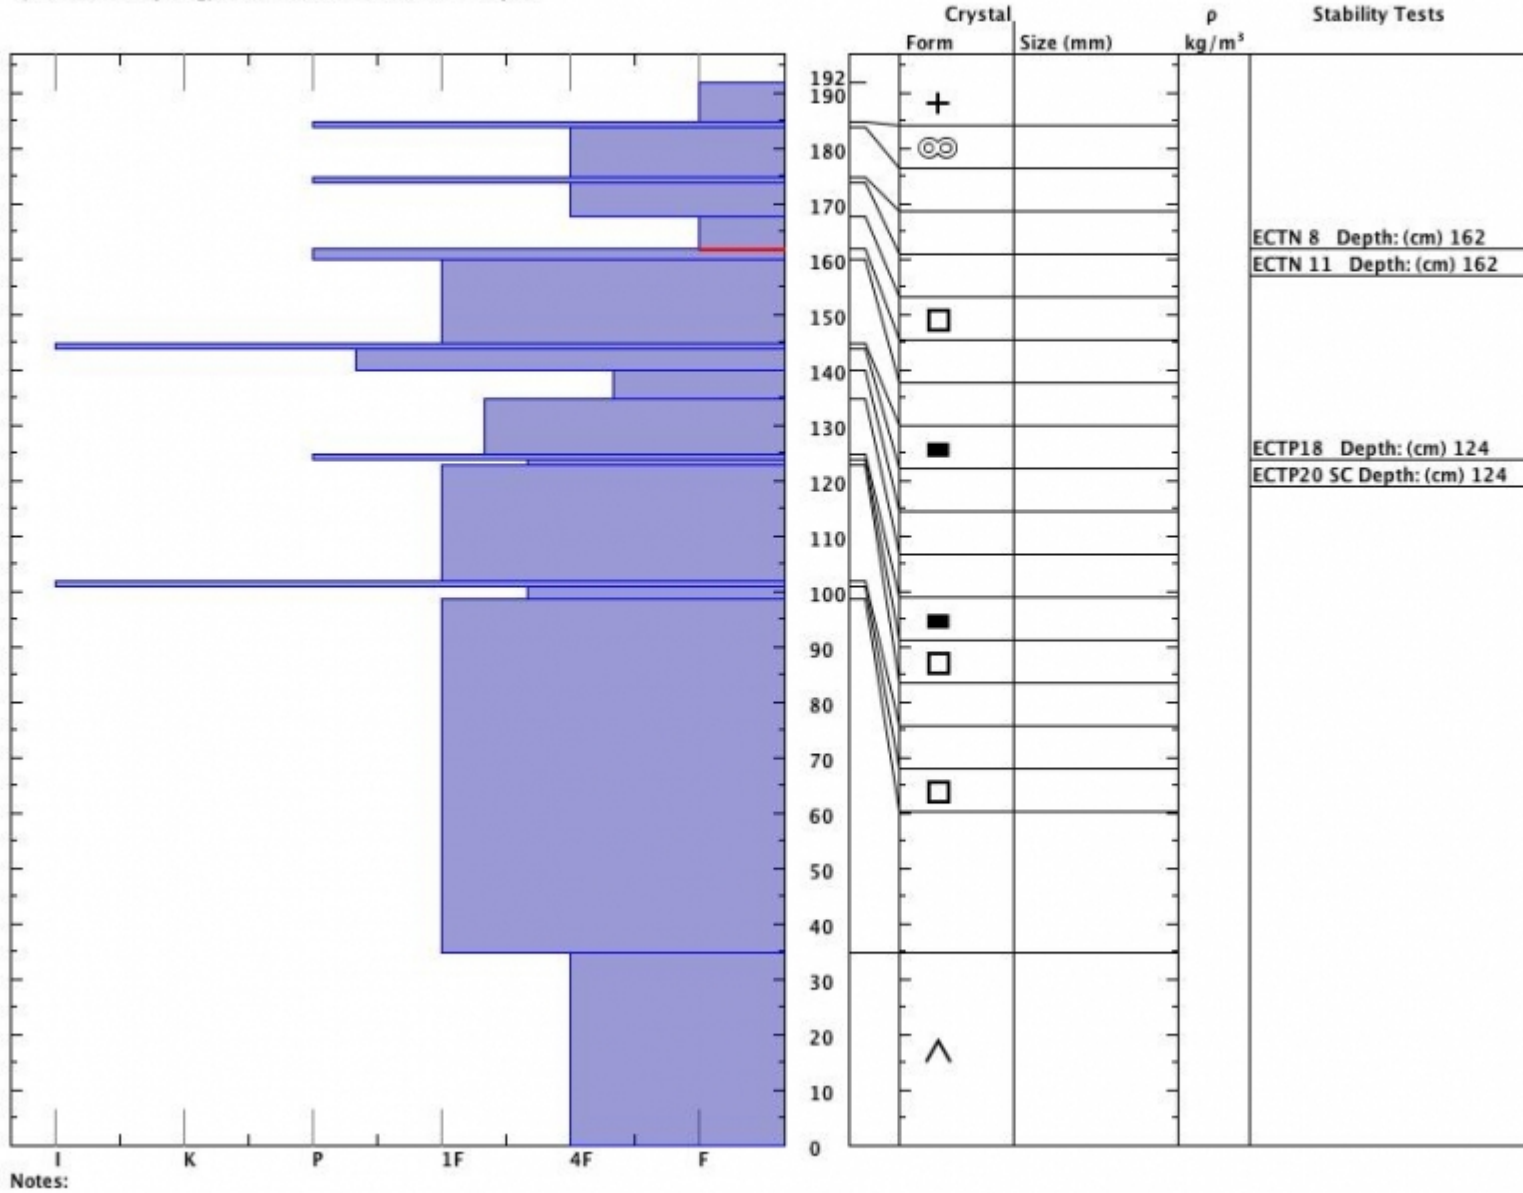

Snow Pit Profile
Scotch Bonnet
Cooke City, MT
 Elevation (ft) **9700**
 Aspect: **205**

Observer: **Alex Marienthal**
Mon Mar 07 11:00:00 MST 2016
 Co-ord: **N W**
 Slope: **32**
 Wind loading: **no**

Stability on similar slopes: **Fair**
 Air Temperature: **C**
 Sky Cover: **sky 3/8 to 4/8 covered**
 Precipitation: **None**
 Wind: **SW Light Breeze**

HS192
 Stability Test Notes: **162-168: F**
 Layer notes

Specifics: **Collapsing, localized. Recent act on sim slopes.**

Advisory Region
 Cooke City
 Cooke City, 2016-03-09