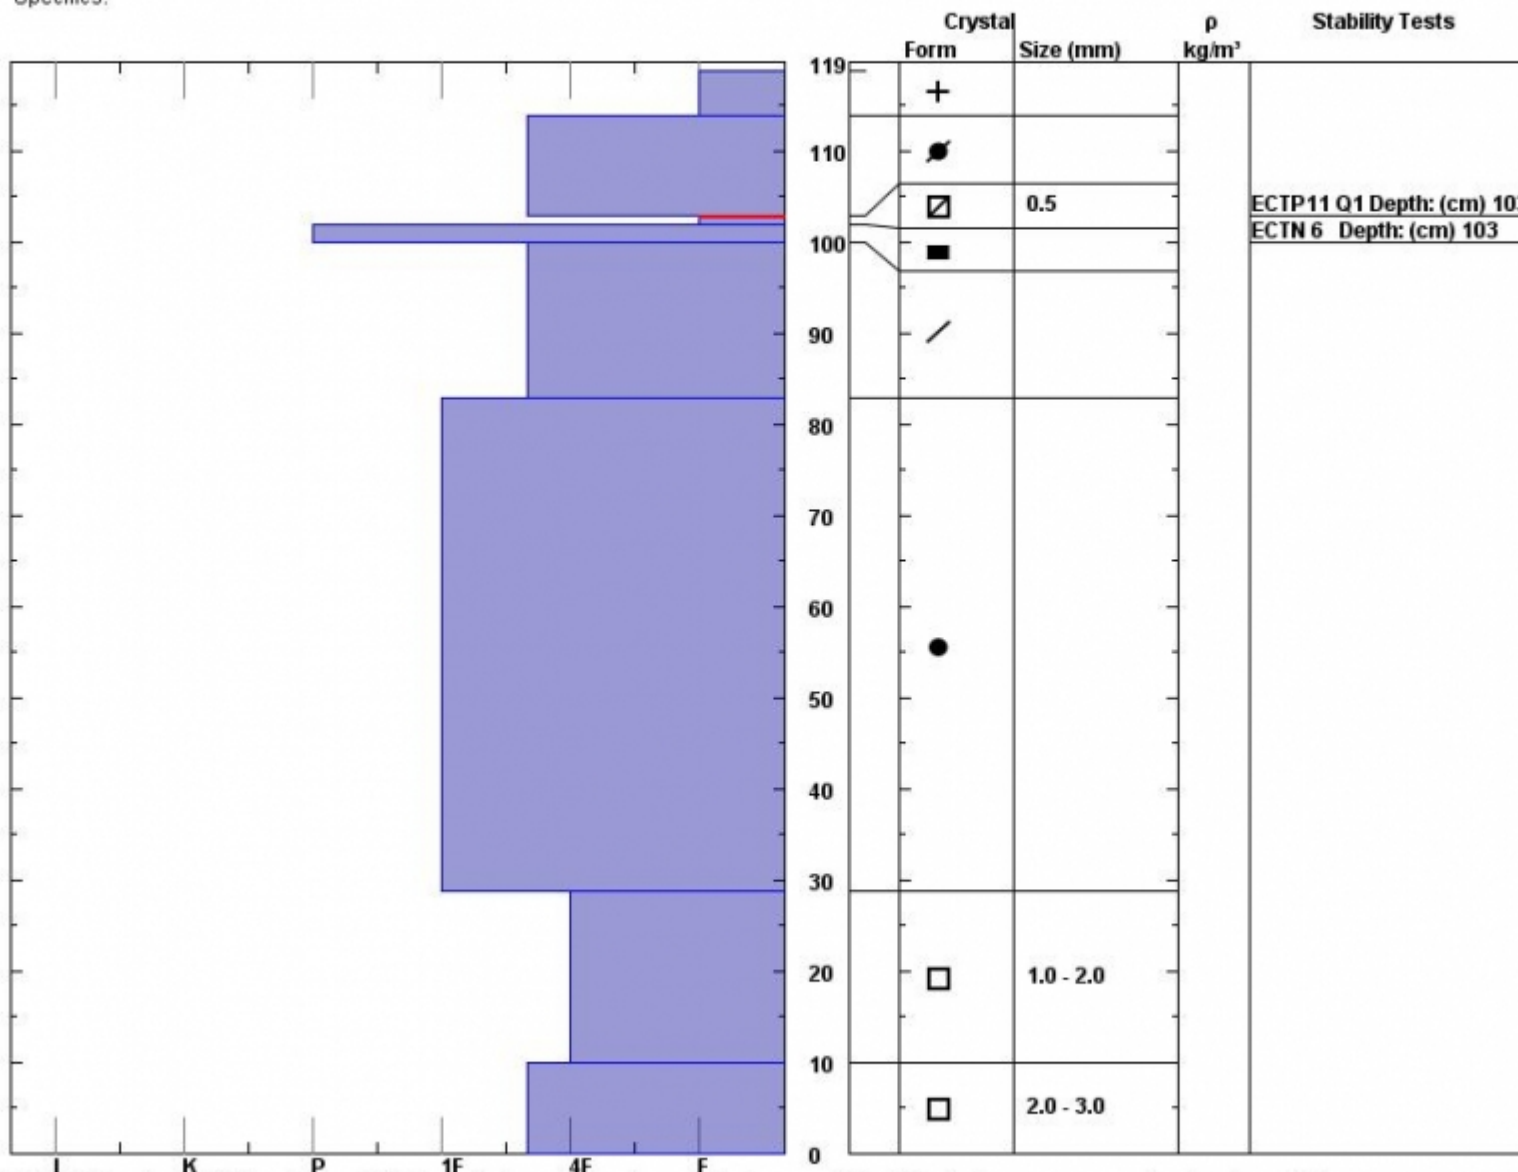

Snow Pit Profile
Cabin Creek
Southern Madison Range
 Elevation (ft) **9000**
 Aspect: **220**
 Specifics:

Observer: **Eric Knoff**
Fri Mar 11 14:38:01 MST 2016
 Co-ord: **N W**
 Slope: **30**
 Wind loading: **no**

Stability on similar slopes: **Good**
 Air Temperature: **C**
 Sky Cover: **Clear**
 Precipitation: **None**
 Wind: **SW Light Breeze**

Stability Test Notes:
 Layer notes:
102-103: F

Notes: We got one ECTP and three ECTN's on the layer of facets over the ice crust. We did not observe any recent avalanche activity.