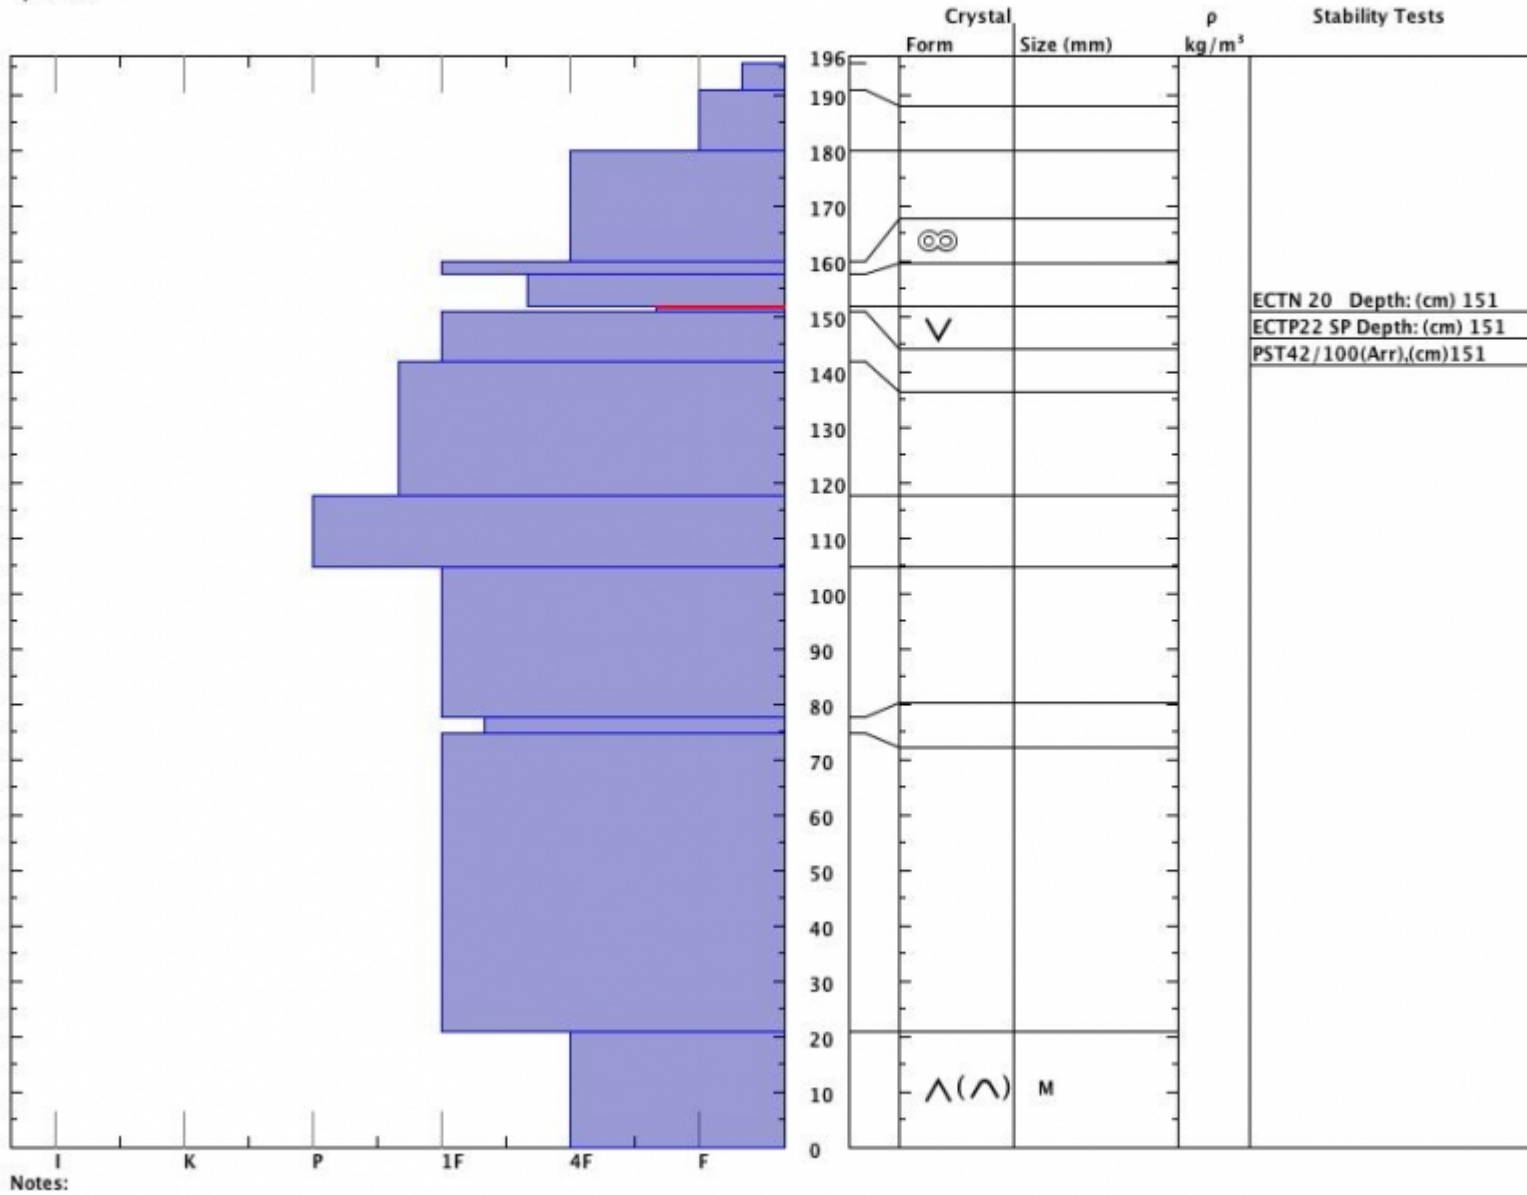

Snow Pit Profile
Lionhead, Ski Hill
Henry, MT
 Elevation (ft) **8050**
 Aspect: **40**
 Specifics:

Observer: **Alex Marienthal**
Wed Mar 16 18:26:07 MDT 2016
 Co-ord: **N W**
 Slope: **26**
 Wind loading: **previous**

Stability on similar slopes: **Good**
 Air Temperature: **C**
 Sky Cover: **sky 3/8 to 4/8 covered**
 Precipitation: **None**
 Wind: **Calm**

Stability Test Notes: **151: CPST 47/100 arr**
 Layer notes: **151-152:**