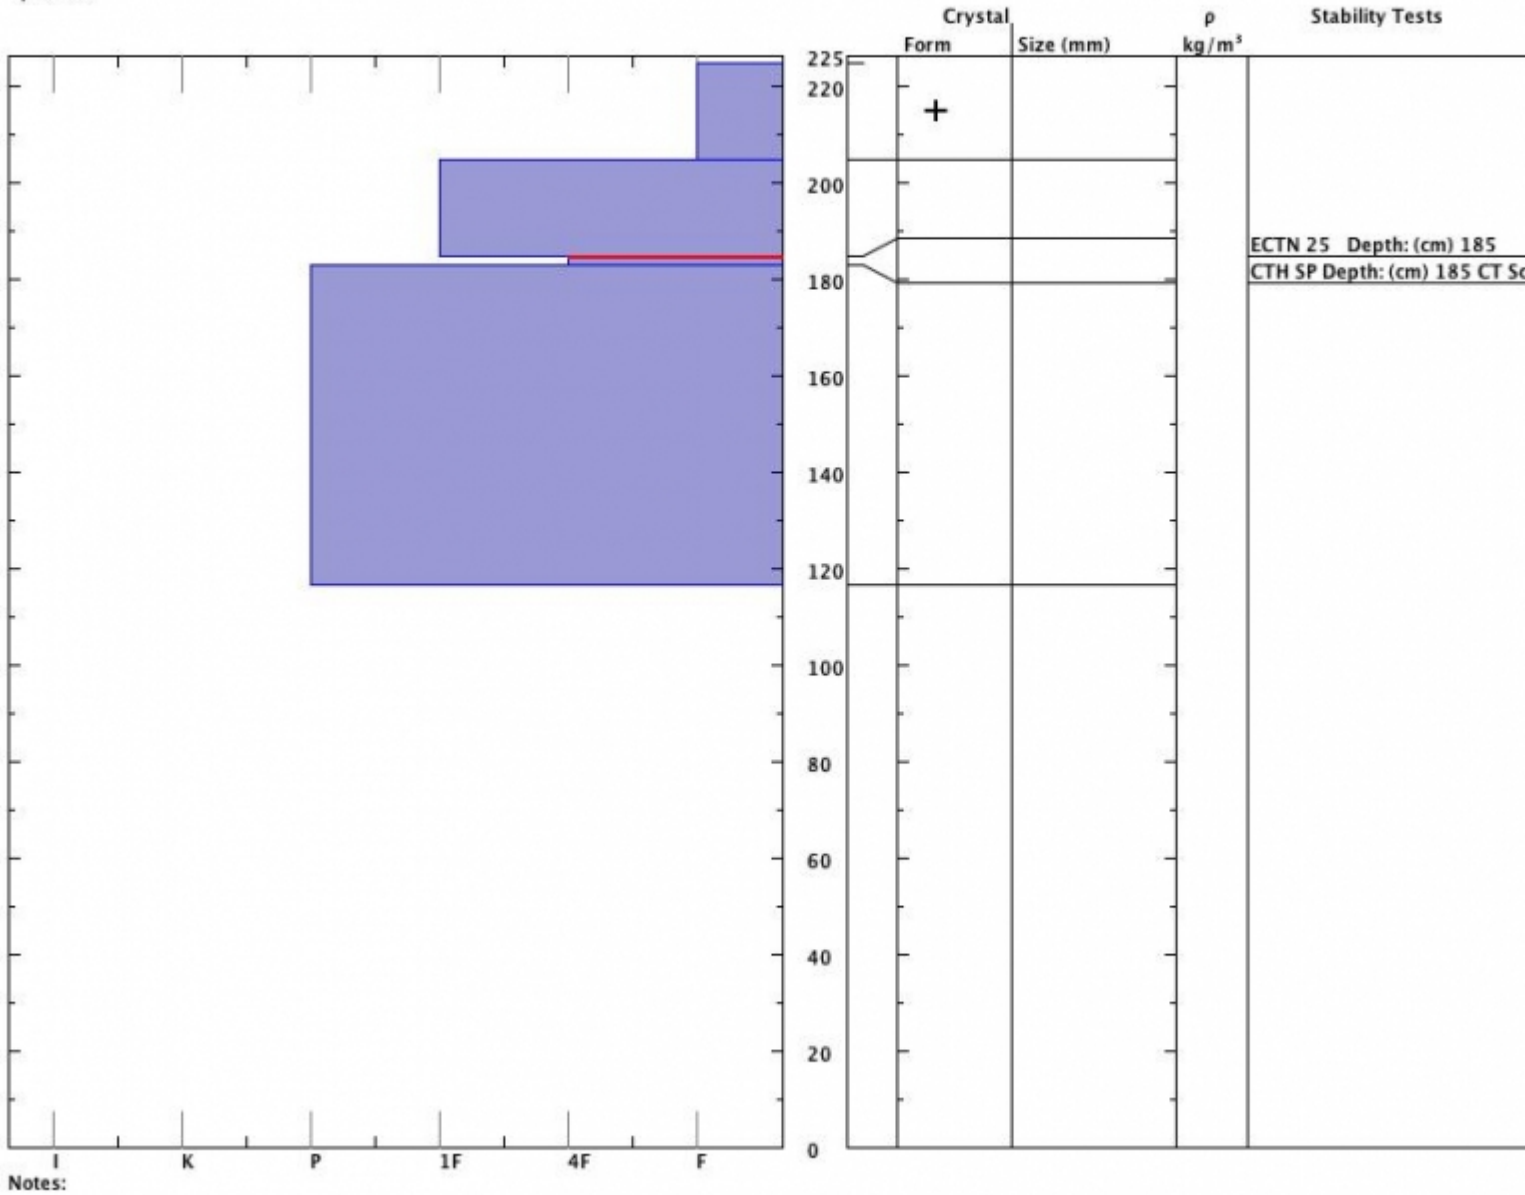

Snow Pit Profile  
**Second Yellowmule**  
**N. Madison, MT**  
 Elevation (ft) **9377**  
 Aspect:  
 Specifics:

Observer: **Alex Marienthal**  
**Wed Mar 23 10:30:00 MDT 2016**  
 Co-ord: **N W**  
 Slope: **20**  
 Wind loading: **previous**

Stability on similar slopes: **Good**  
 Air Temperature: **C**  
 Sky Cover: **sky 4/8 to 8/8 covered**  
 Precipitation: **Snow < 0.5 cm/hr**  
 Wind: **Calm**

Stability Test Notes:  
 Layer notes: **183-185:**