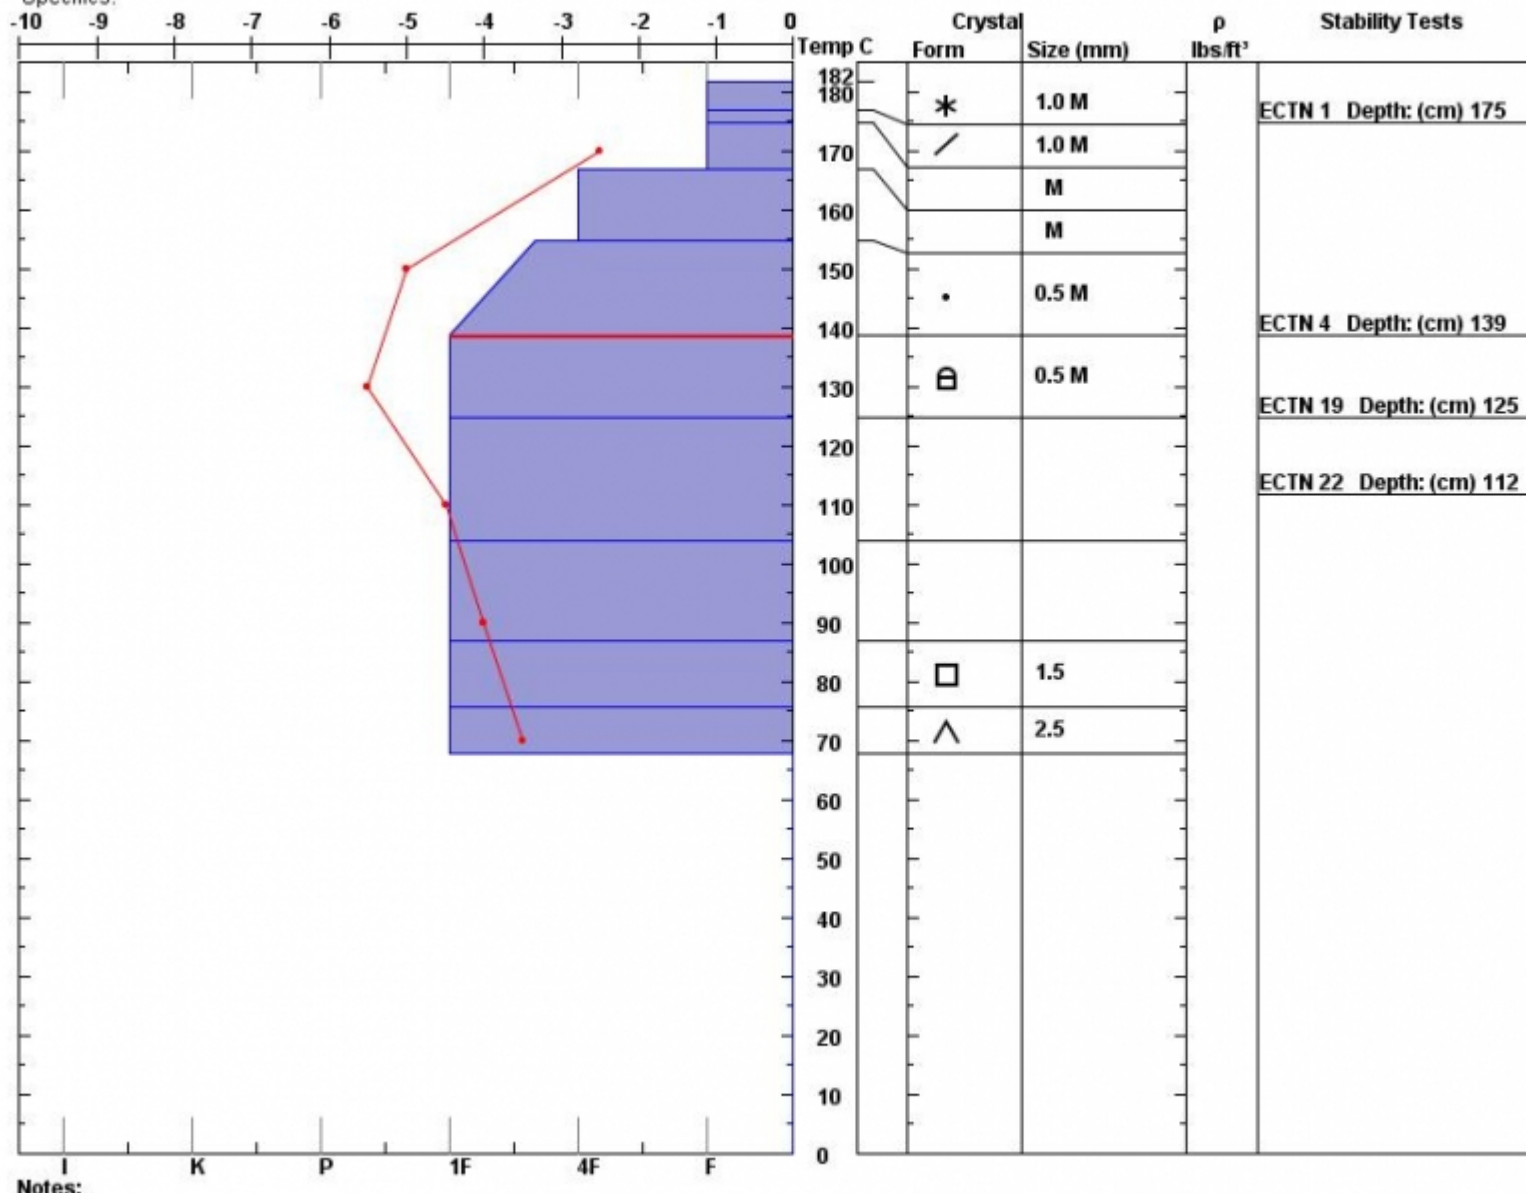

Snow Pit Profile  
**Mt. Zimmer**  
**Absaroka Beartooths, MT**  
 Elevation (ft) **10300**  
 Aspect: **300**  
 Specifics:

Observer: **Wes Dudley**  
**Fri Mar 25 15:00:00 MDT 2016**  
 Co-ord: **45.10267 N 109.90771 W**  
 Slope: **18**  
 Wind loading: **no**

Stability on similar slopes: **Fair**  
 Air Temperature: **-1 C**  
 Sky Cover: **sky 8/8 covered**  
 Precipitation: **Snow - 1 cm/hr**  
 Wind: **NW Light Breeze**

**PF20**  
 Stability Test Notes: **139-155: F**  
 Layer note: