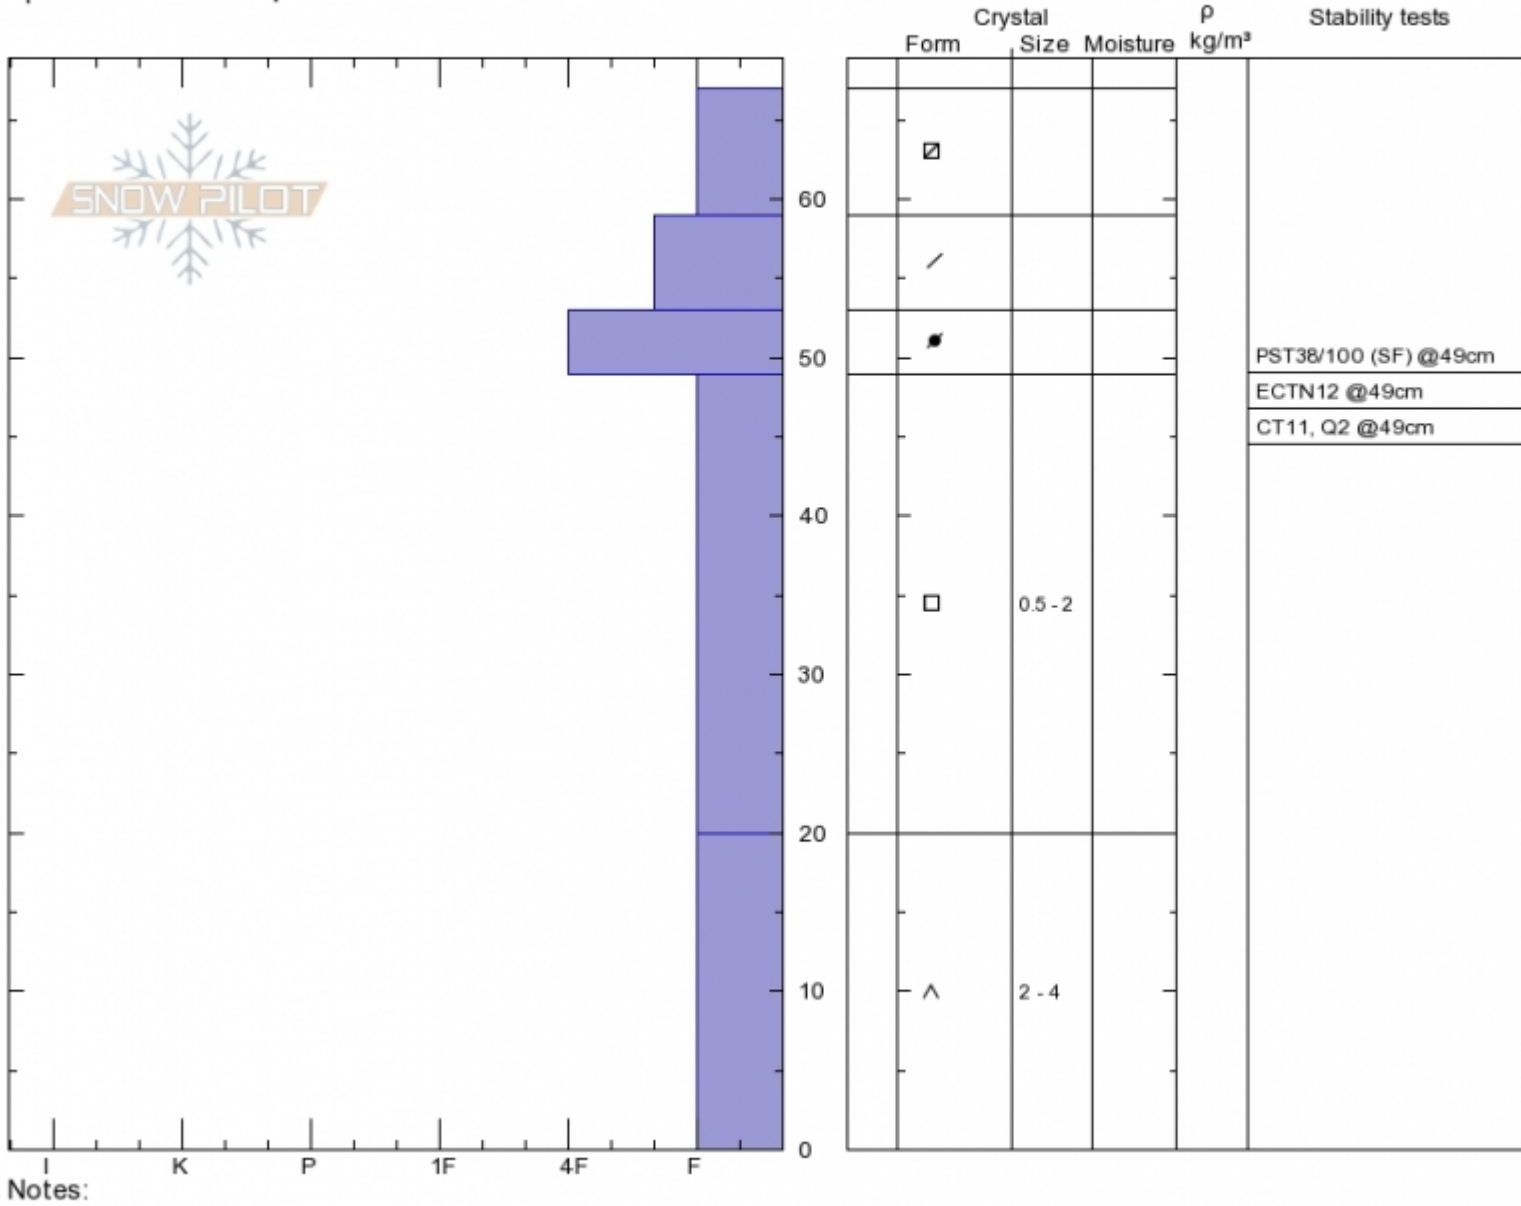

Bridger West Side
Bridger Range
MT
 Elevation: **8200 ft**
 Aspect: **340°**
 Specifics: **We skied slope**

Eric Knoff
Wed Jan 18 13:00 2017
 Co-ord:
 Slope Angle: **28°**
 Wind Loading:

Stability: **Good**
 Air Temperature: **-5°C**
 Sky Cover: **CLR**
 Precipitation: **NO**
 Wind: **SW Calm**

HS67 PF67
Stability Test Notes

Layer No
 0-20: Prob

Advisory Region
 Bridger Range

Forecast link: [GNFAC Avalanche Advisory for Fri Jan 20, 2017](#)[GNFAC Avalanche Forecast for Sat Jan 21, 2017](#)[GNFAC Avalanche Forecast for Sun Jan 22, 2017](#)[GNFAC Avalanche Advisory for Mon Jan 23, 2017](#)
 Bridger Range, 2017-01-20