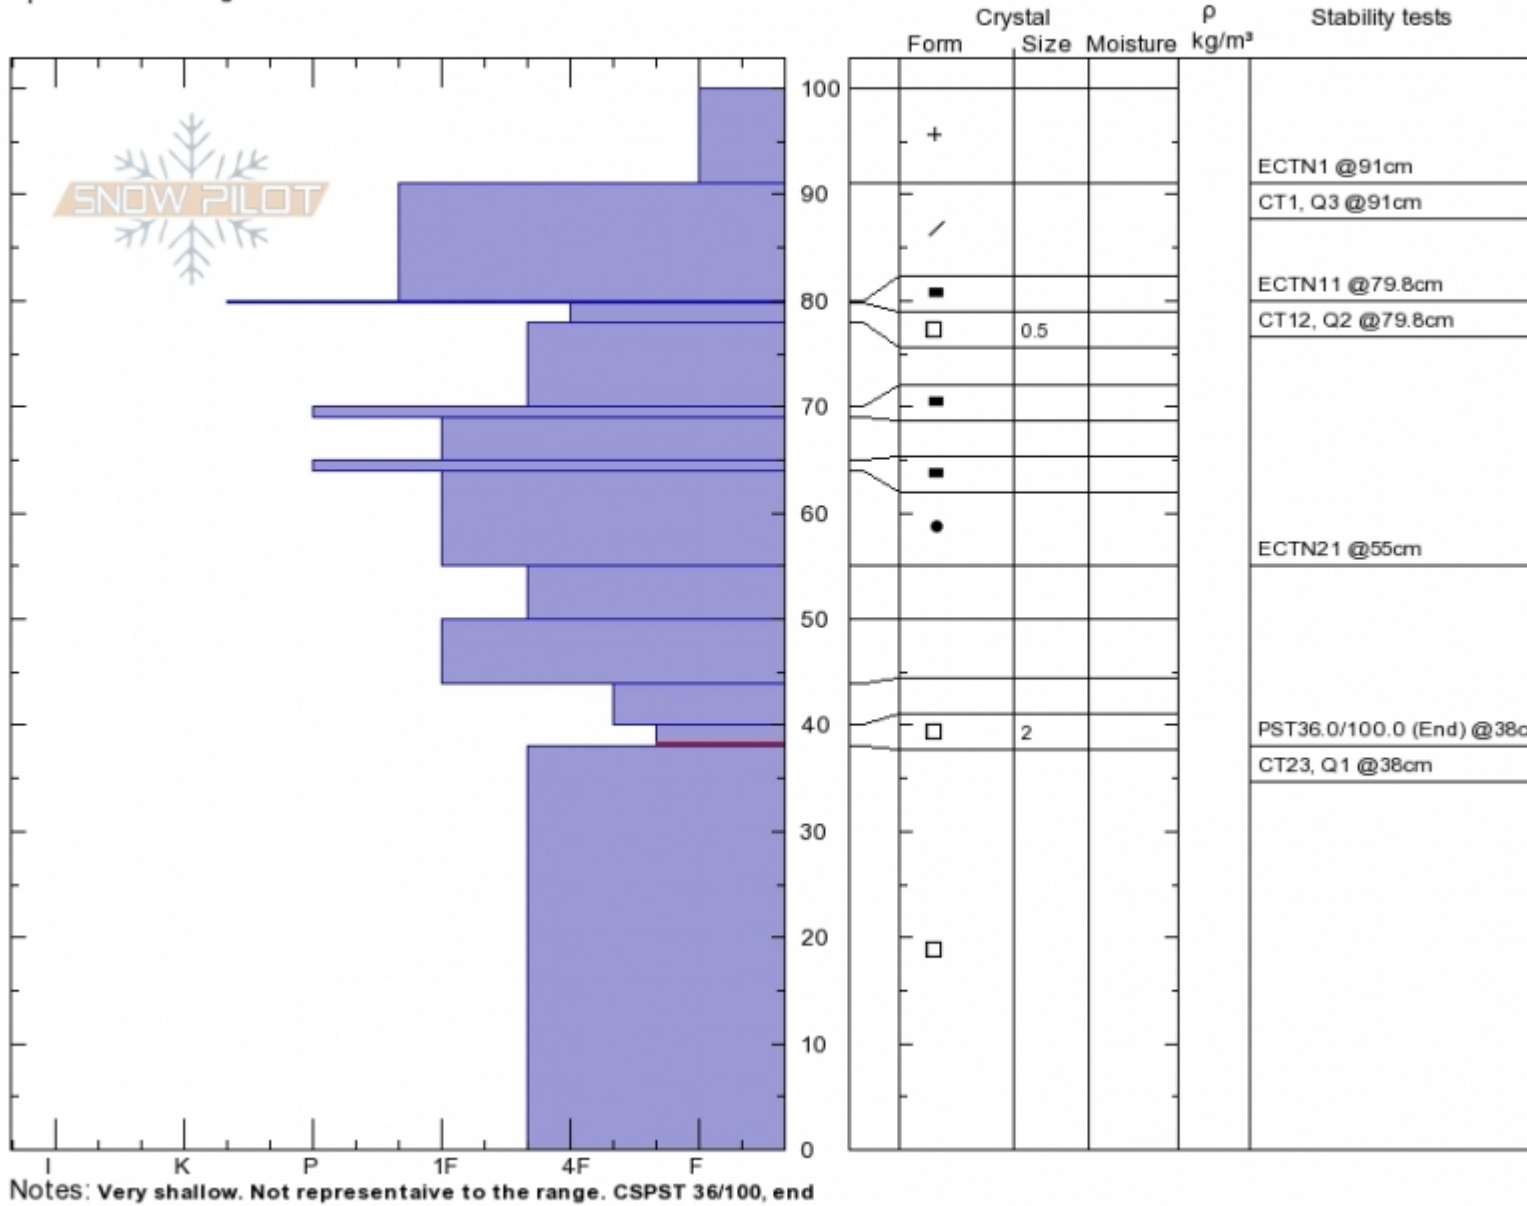

Motor Hill
 Lionhead Range
 MT
 Elevation: 8900 ft
 Aspect: 110°
 Specifics: Cracking

Doug Chabot-Admin
 Tue Mar 7 10:45 2017
 Co-ord: 44.73102N, -111.31361W
 Slope Angle: 30°
 Wind Loading: yes

Stability: Fair
 Air Temperature:
 Sky Cover: BKN
 Precipitation: NO
 Wind: W Moderate

HS100
 Stability Test Notes

Layer No
 79.8-80: r
 38-40: Pr

Advisory Region
 Lionhead Range
 Lionhead Range, 2017-03-08