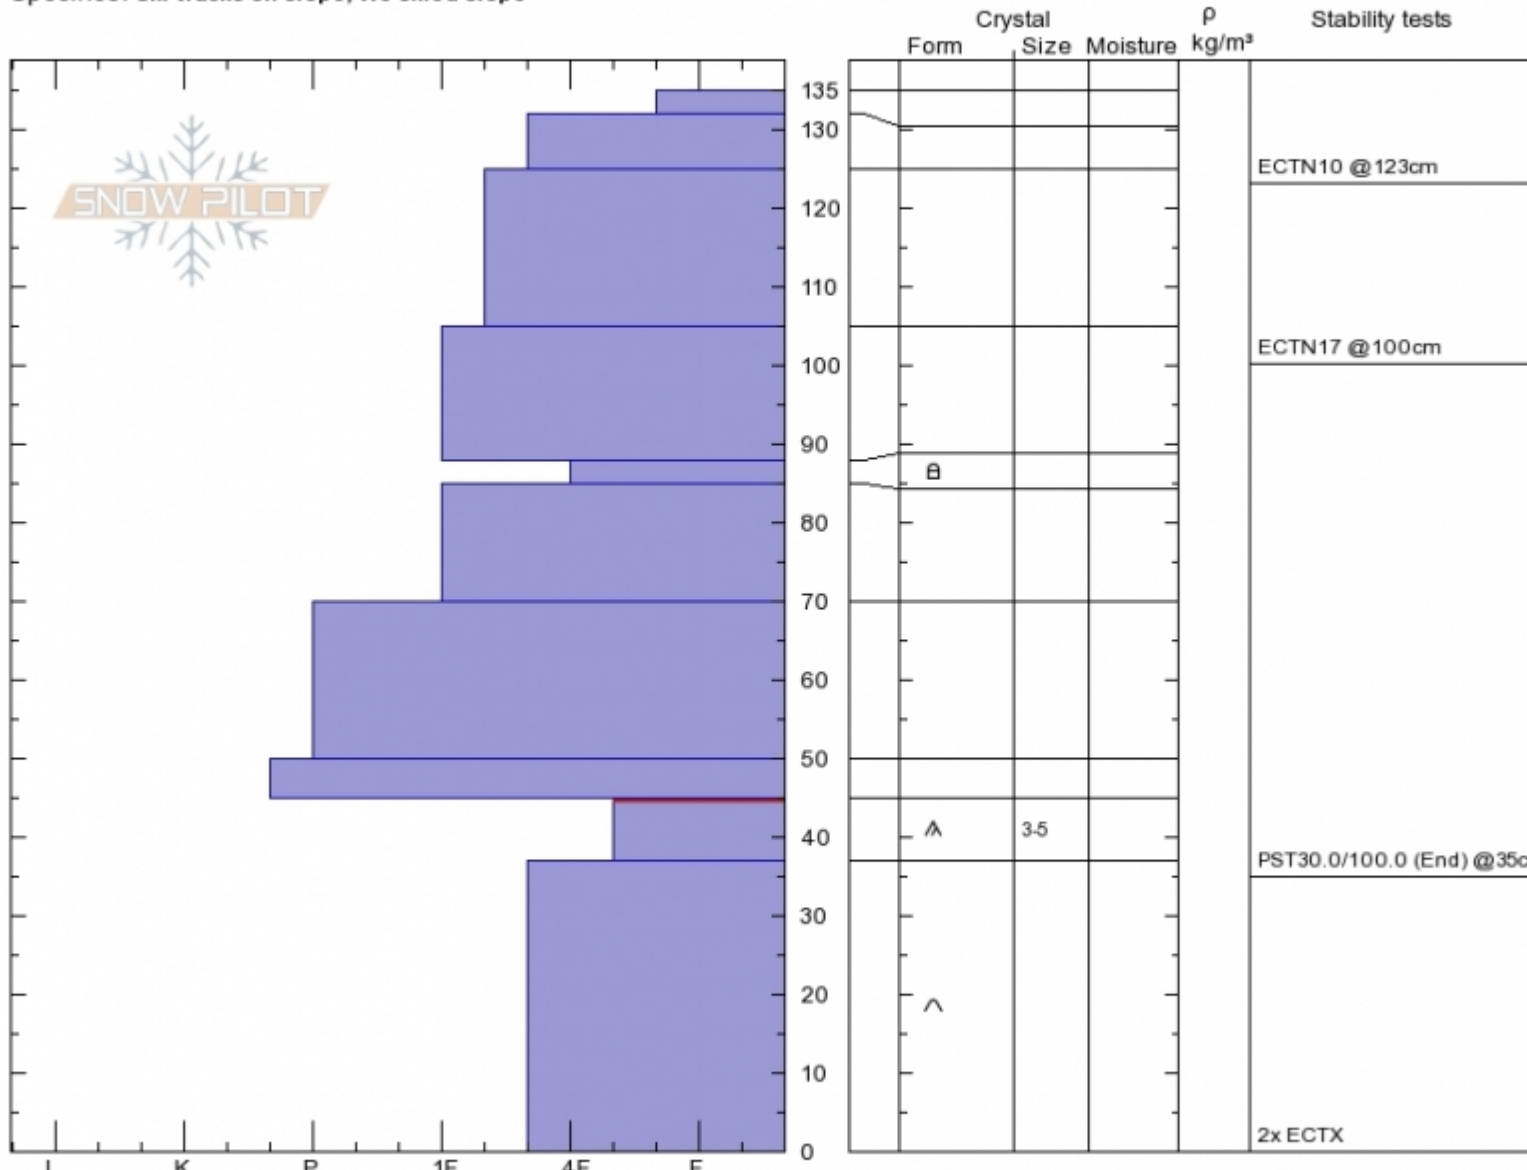

South Central  
 Bridger Range  
 MT  
 Elevation: 8760 ft  
 Aspect: 60°  
 Specifics: Ski tracks on slope; We skied slope

Chris Bilbrey  
 Sun Mar 12 11:45 2017  
 Co-ord: 45.79048N, -110.93584W  
 Slope Angle: 35°  
 Wind Loading: yes

Stability: **Good**  
 Air Temperature: -3°C  
 Sky Cover: **BKN**  
 Precipitation: **NO**  
 Wind: **W Light Breeze**

HS135  
 Stability Test Notes

Layer No  
 37-45: Pr

Notes: ECTX results noted at interface of large grain facets below stout slab.