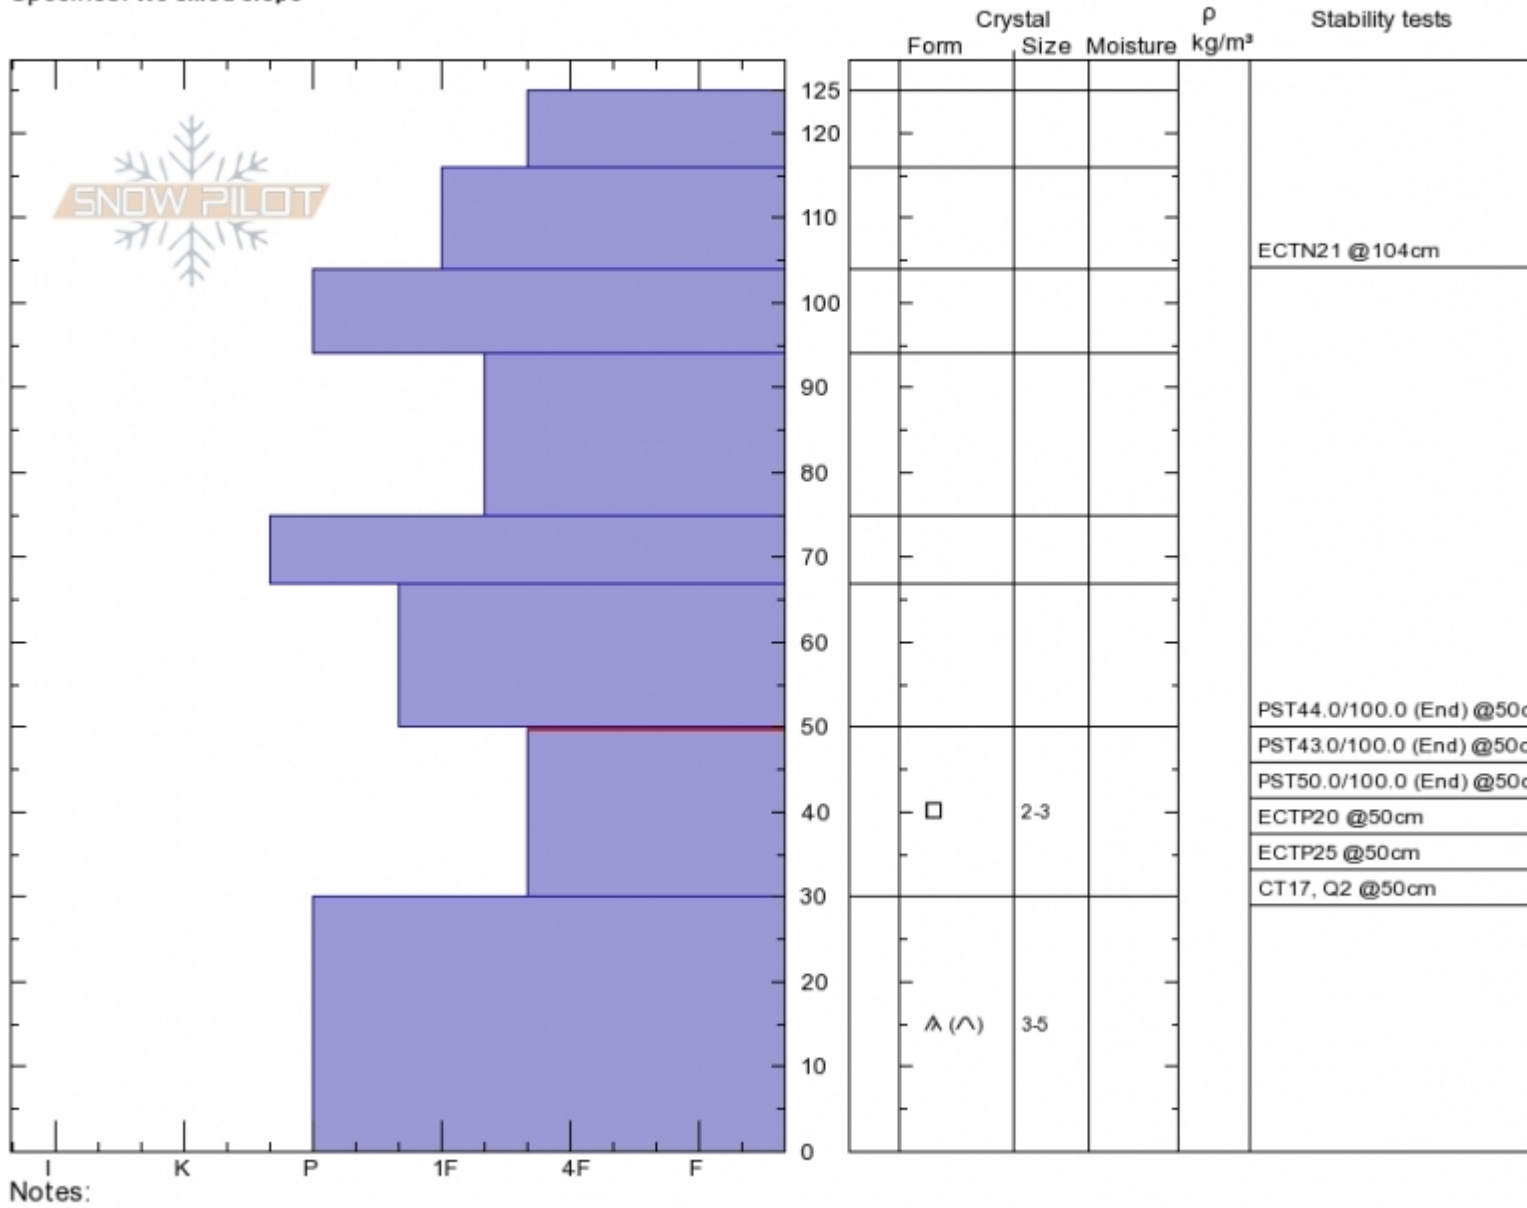

**Muddy Peak**  
**Madison Range-N**  
**MT**  
 Elevation: **9520 ft**  
 Aspect: **358°**  
 Specifics: **We skied slope**

**Chris Bilbrey**  
**Mon Mar 13 12:00 2017**  
 Co-ord: **45.22501N, -111.49437W**  
 Slope Angle: **27°**  
 Wind Loading: **no**

Stability: **Fair**  
 Air Temperature: **-2°C**  
 Sky Cover: **BKN**  
 Precipitation: **NO**  
 Wind: **W Light Breeze**

**HS125**  
 Stability Test Notes

Layer No  
**30-50: Pr**

No Region, 2017-03-14