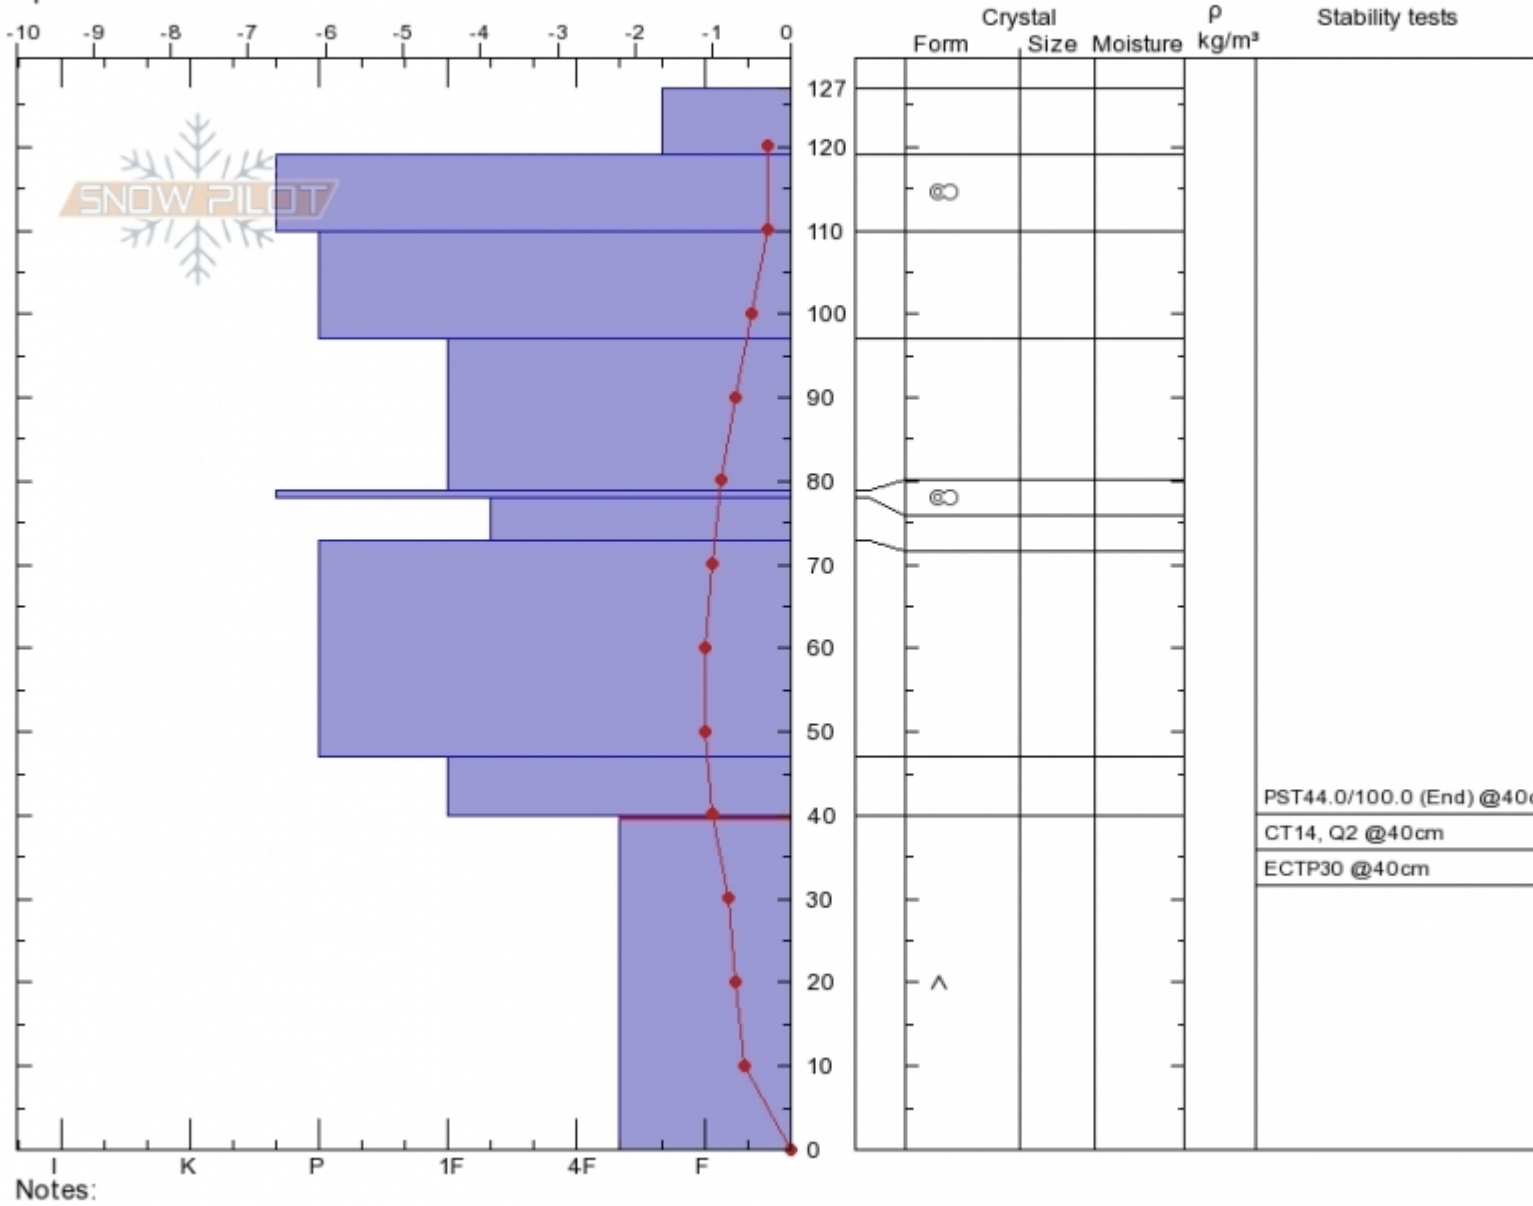

Sunlight Basin
 Madison Range-S
 MT
 Elevation: 9500 ft
 Aspect: 110°
 Specifics:

Doug Chabot-Admin
 Mon Mar 20 10:45 2017
 Co-ord: 44.97939N, -111.31017W
 Slope Angle: 33°
 Wind Loading: previous

Stability: **Good**
 Air Temperature: -0.3°C
 Sky Cover: **OVC**
 Precipitation: **NO**
 Wind: **Calm**

HS127
 Stability Test Notes

Layer No
 0-40: Prof

Advisory Region
 Southern Madison
 Southern Madison, 2017-03-22