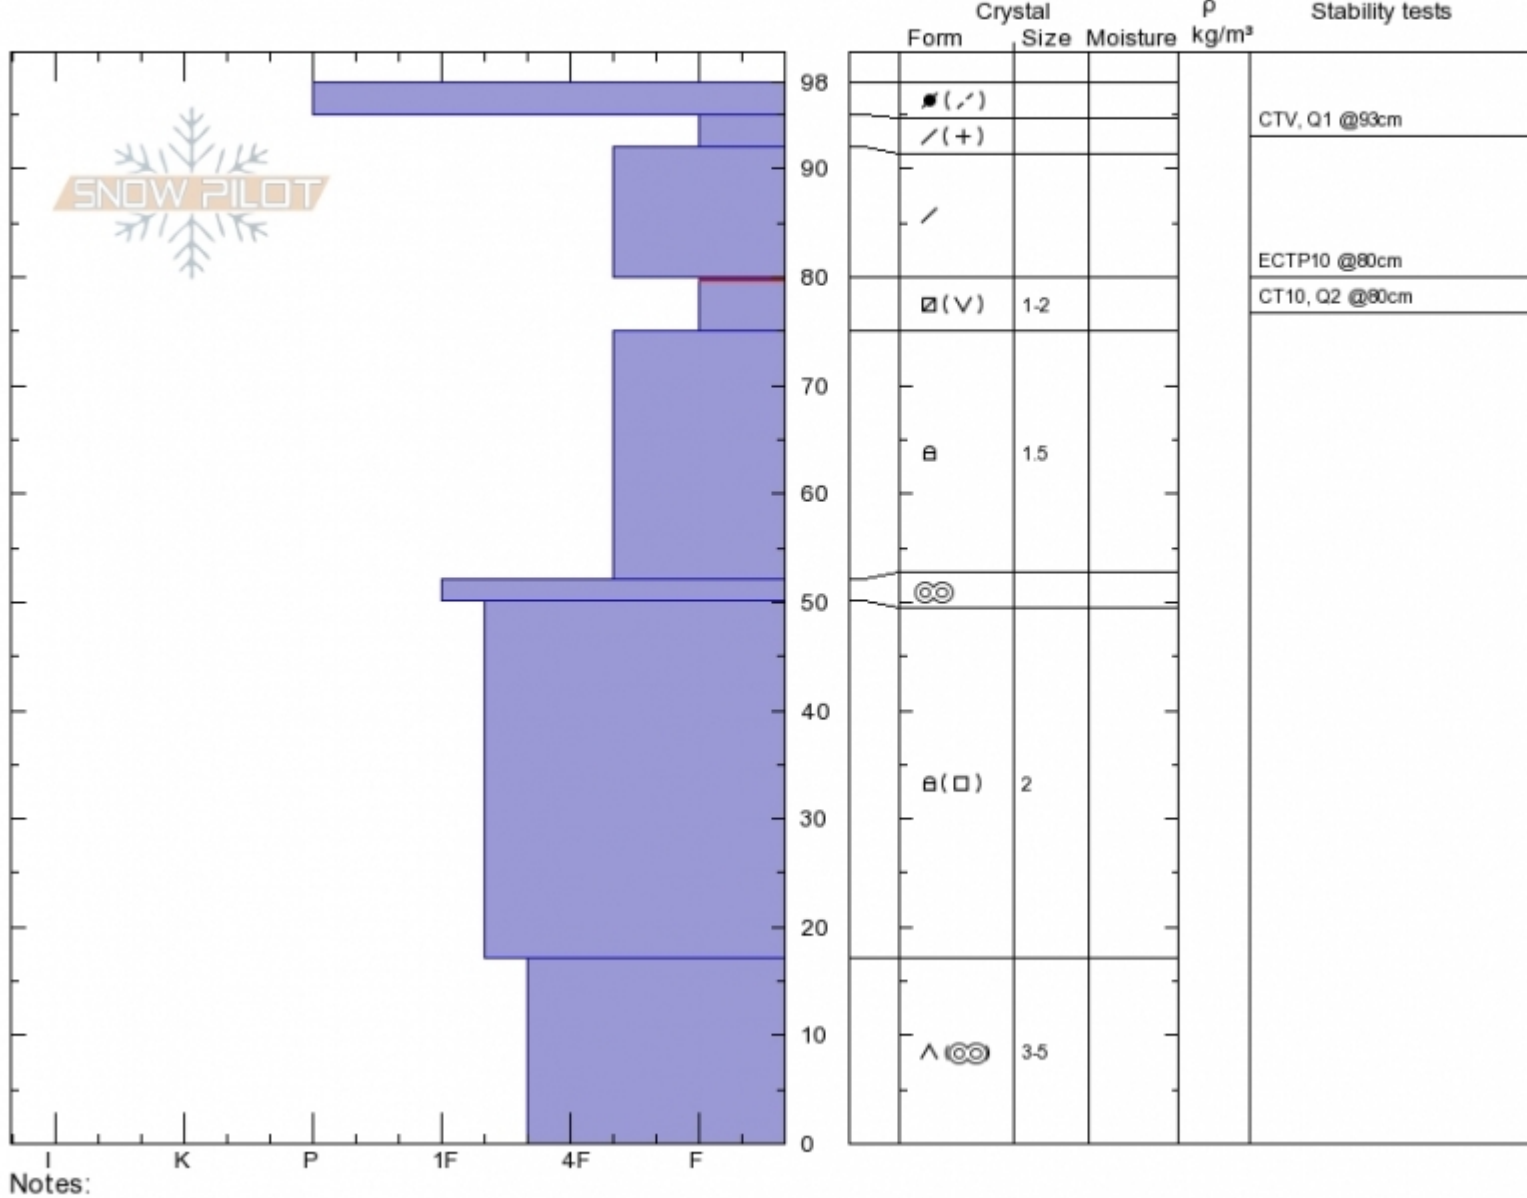

Second Yellow Mule  
Madison Range-N  
MT

Elevation: 9380 ft  
Aspect: 45°

Alex Marienthal  
Sun Dec 16 10:20 2018  
Co-ord: 45.17730N, -111.40087W  
Slope Angle: 30°  
Wind Loading: yes

Stability: **Poor**  
Air Temperature:  
Sky Cover: **SCT**  
Precipitation:  
Wind: **Calm**

HS98  
Stability Test Notes

Layer No  
75-80: Pr  
0-17: Icy r

Specifics: Cracking; Recent activity on similar slopes; Recent activity on different slopes; Snowmobile tracks on slope

Advisory Region  
Northern Madison  
**Avalanche Details:** [Snowmobiler triggered wind slab on Buck Ridge](#)  
Northern Madison, 2018-12-16