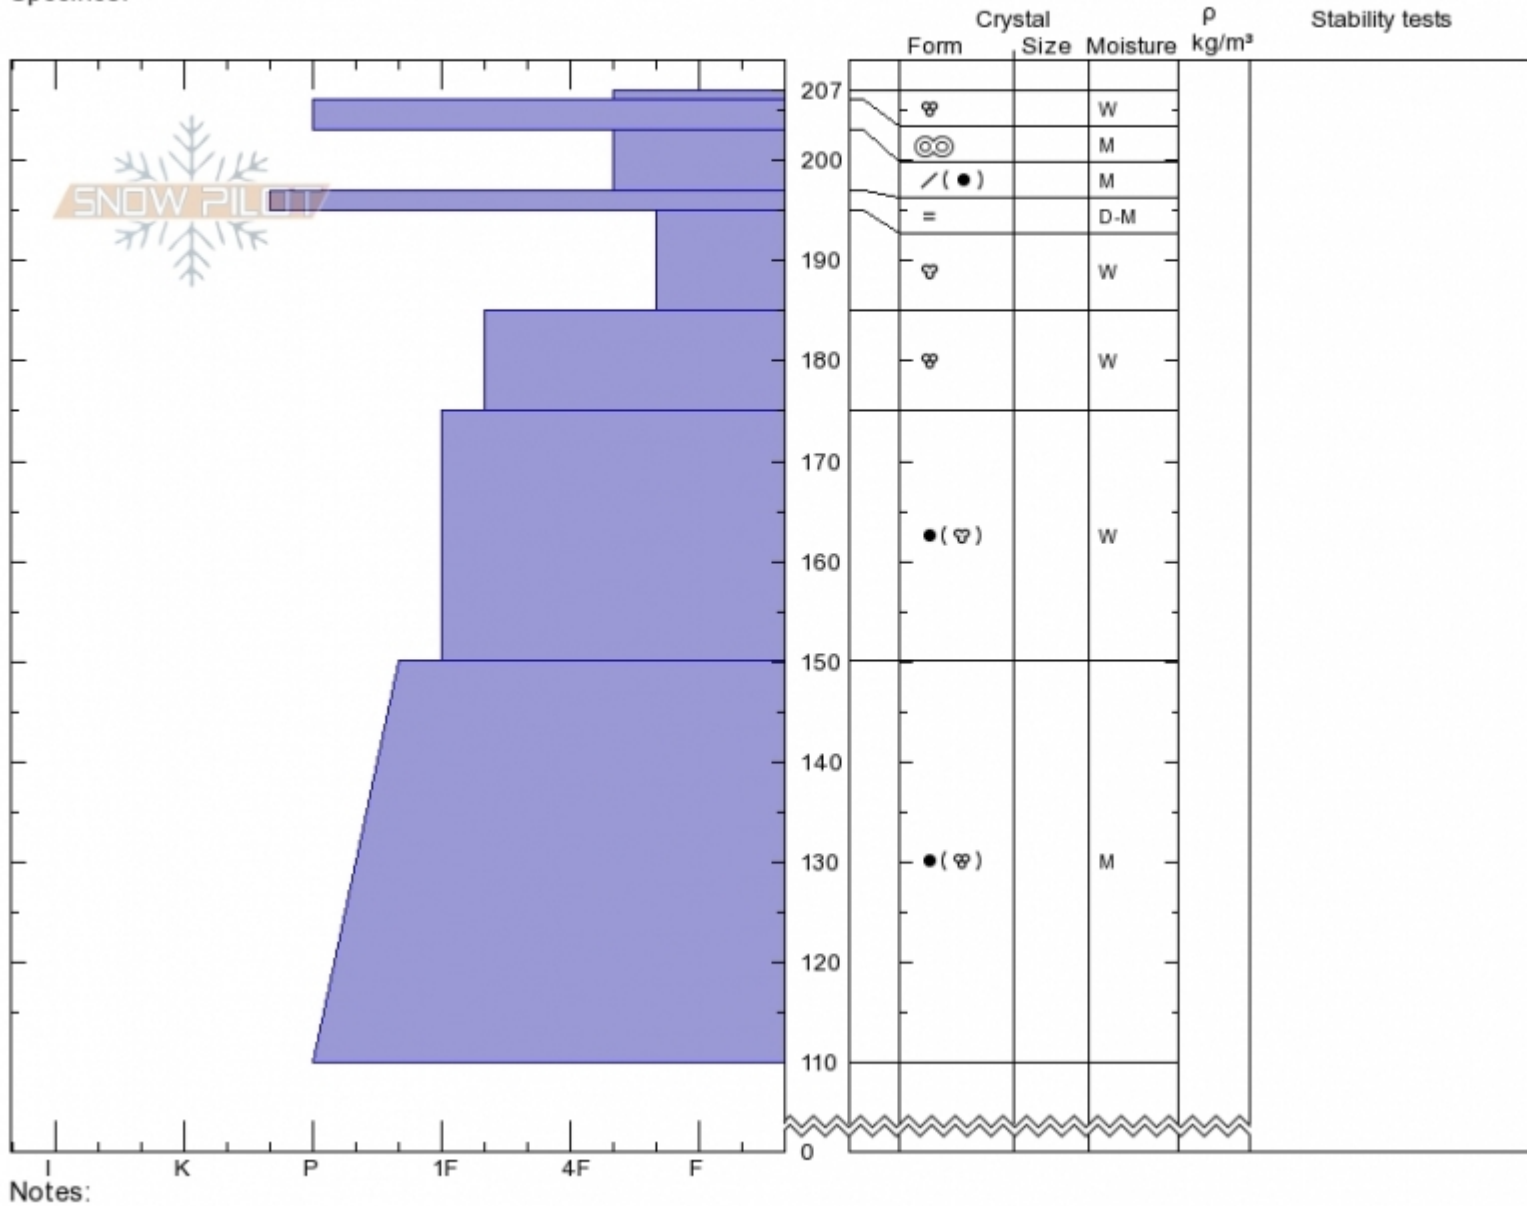

Abelin's n. of platter
Bridger Range
MT
Elevation: 8200 ft
Aspect: 75°
Specifics:

Alex Marienthal
Tue Apr 23 10:43 2019
Co-ord: 45.81695N, -110.92797W
Slope Angle: 30°
Wind Loading:

Stability:
Air Temperature: 4°C
Sky Cover: BKN
Precipitation: NO
Wind: Calm

Layer No

Advisory Region
Bridger Range
Bridger Range, 2019-05-02