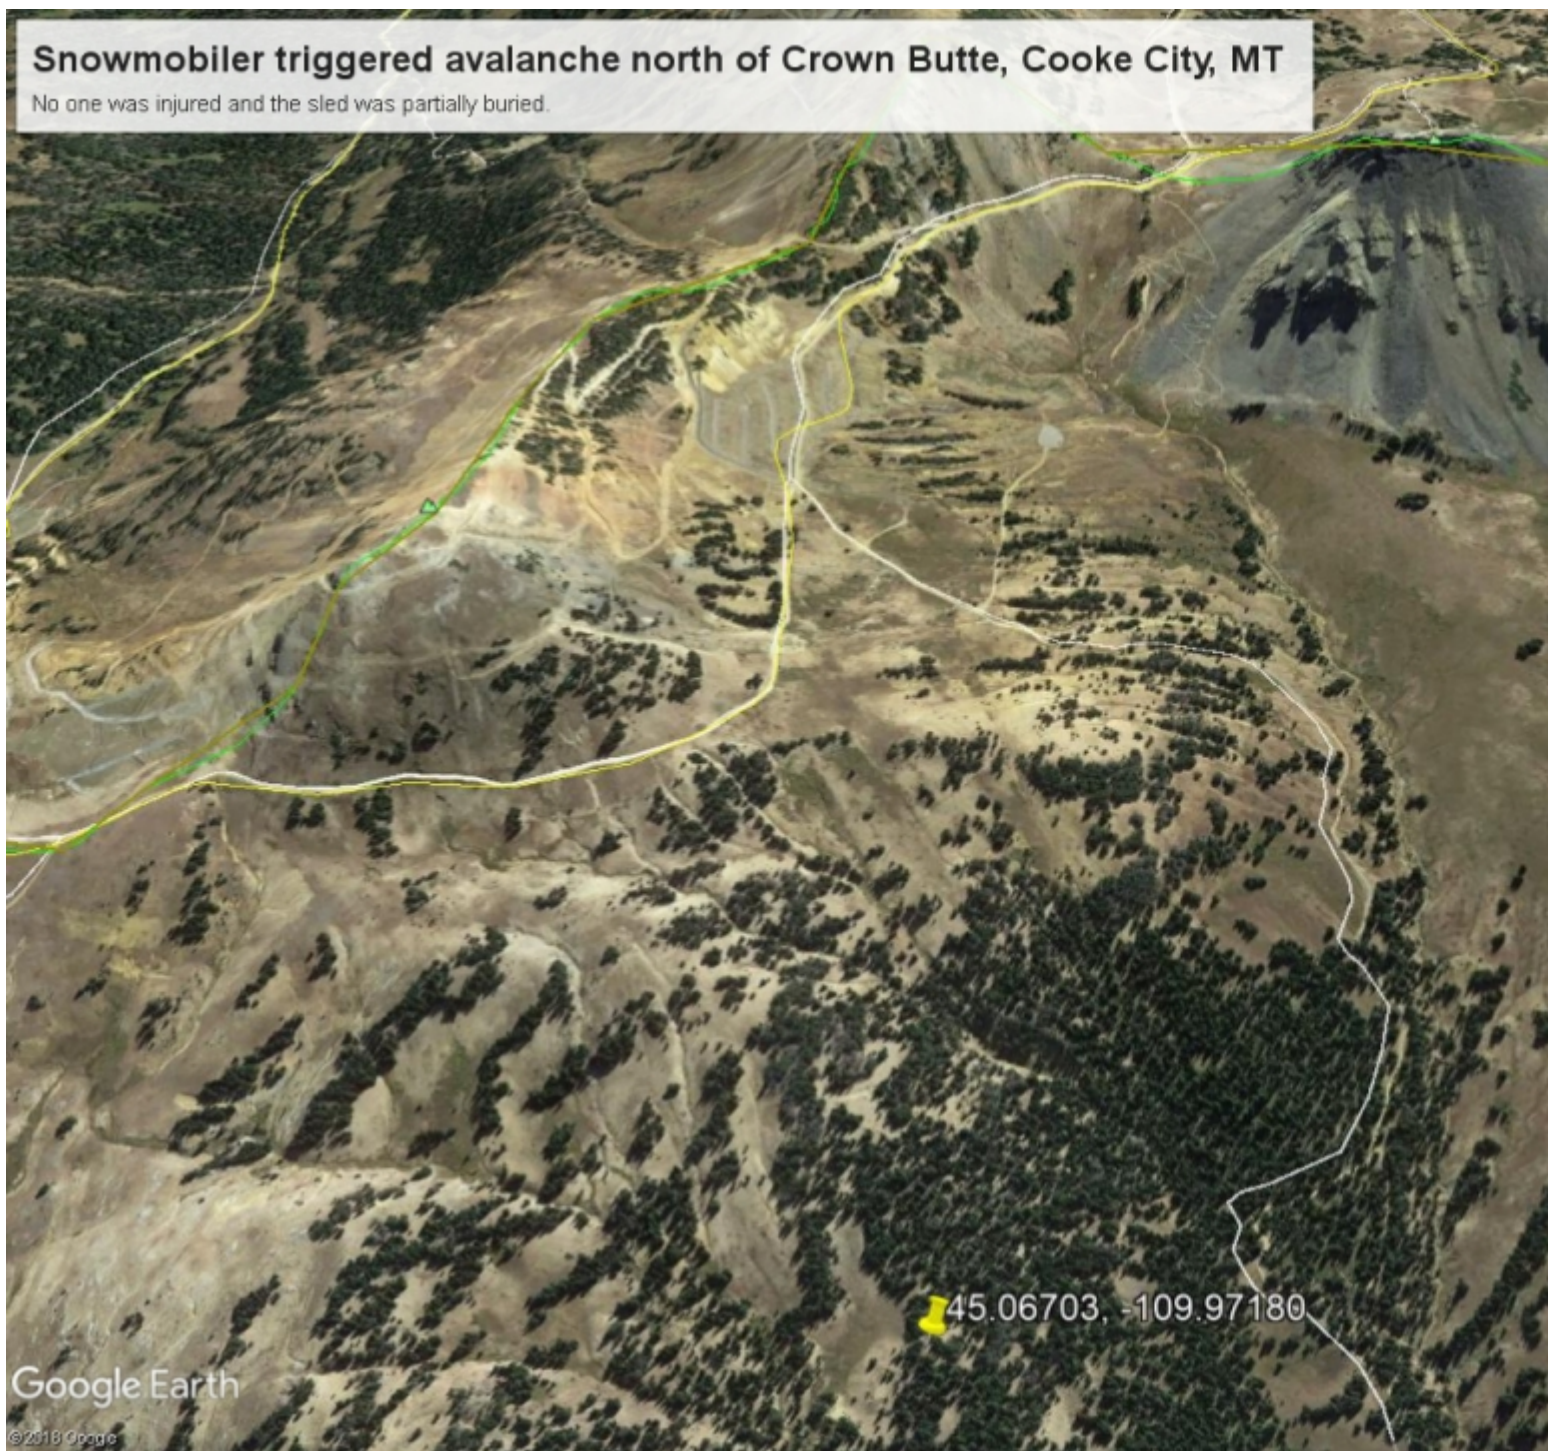

Snowmobiler triggered avalanche north of Crown Butte, Cooke City, MT

No one was injured and the sled was partially buried.

A snowmobiler triggered an avalanche (yellow pin) north of Crown Butte (the gray mountain at the top of the image). This zone is typically approached from Lulu Pass. His sled was partially buried, but the rider was not. Lots of new snow in the last 24 hours created a **CONSIDERABLE** avalanche danger.

Advisory Region

Cooke City

Longitude

-109.97W

Latitude

45.07N

Avalanche Details: [Natural and human triggered slides in Cooke City](#)

Forecast link: [GNFAC Avalanche Forecast for Mon Dec 9, 2019](#)