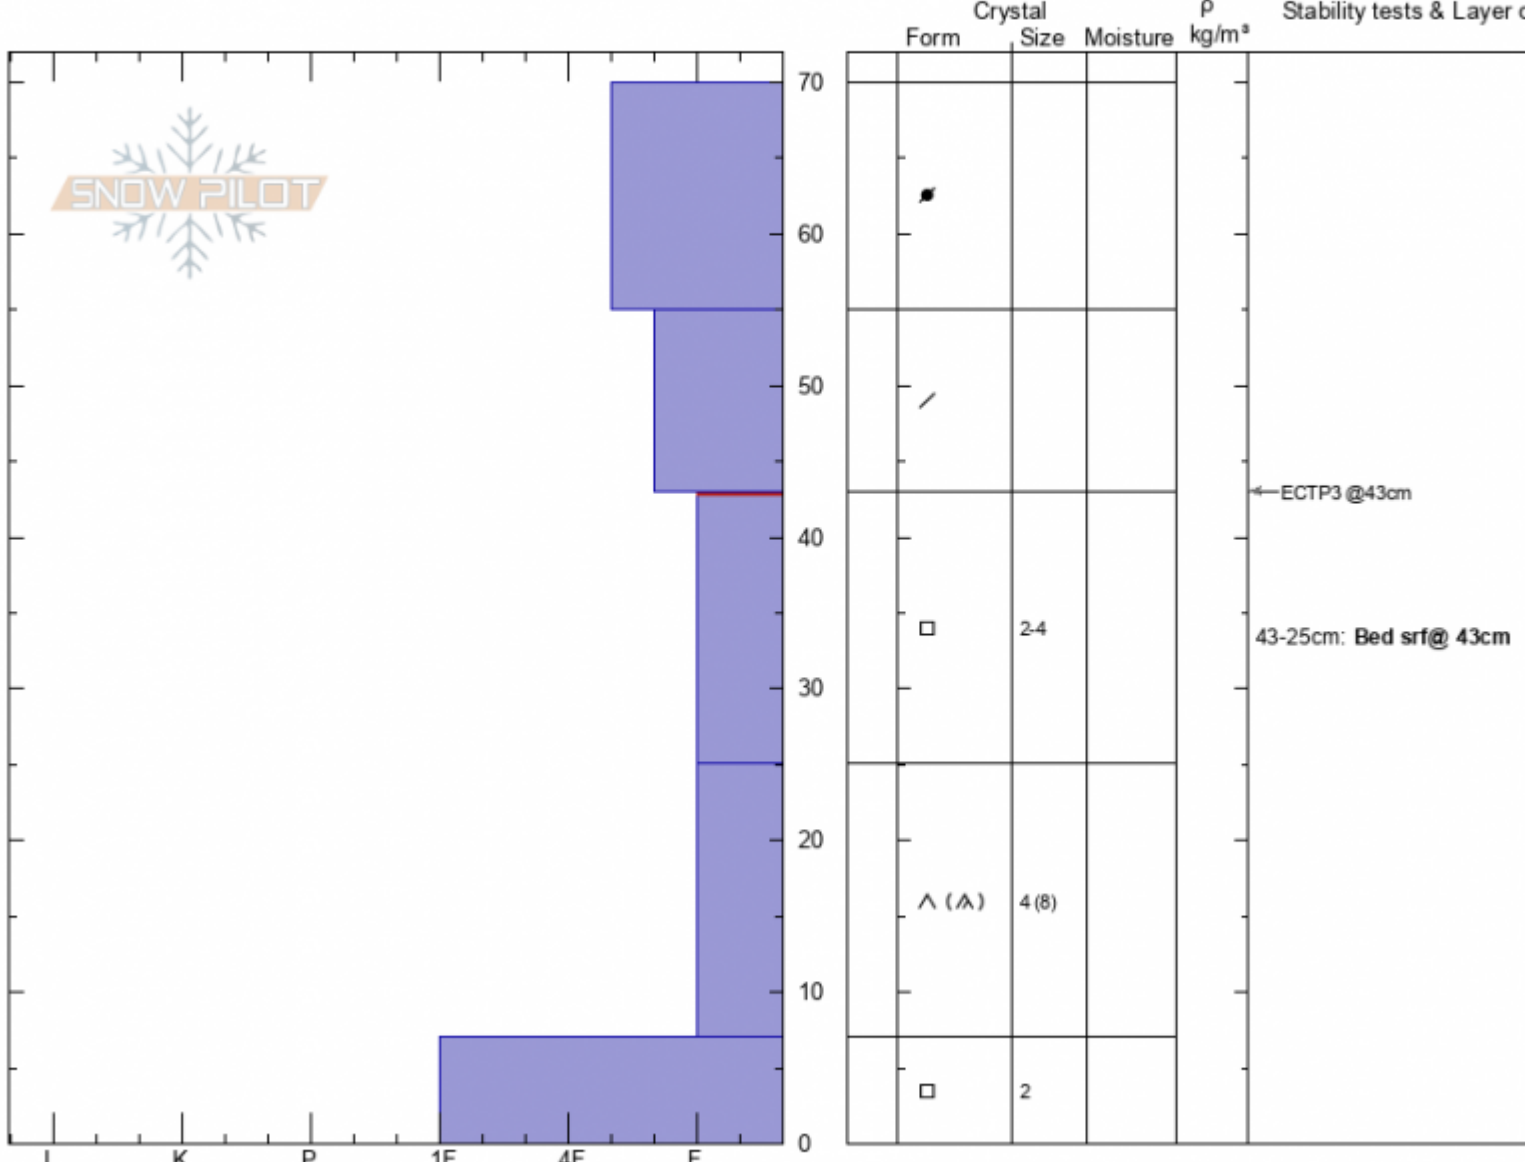

Ski Hill South
Lionhead Range
MT

Elevation: 8067 ft
Aspect: 50°

Doug Chabot-Admin
12/20/2020 - 11:50am
Co-ord: 44.70265N, -111.29676W
Slope Angle: 34°
Wind Loading: previous

Stability: **Poor**
Air Temperature: -7°C
Sky Cover: **OVC**
Precipitation: **S-1**
Wind: **SW Moderate**

HS: 70
Layer Notes:
43-25cm: **Bed srf@ 43cm**
43-25cm: **Problematic layer**

Specifics: Pit is adjacent to avalanche: other; Collapsing, widespread; Cracking; Recent avalanche activity on similar slopes; Instability rapidly rising

Notes: This pit was dug 75' away from the crown where it was triggered while skinning. The bed srf was 42 degrees steep near the crown on a roll across x 150' slope distance. R1, D2. Movie at MTavalanche playlist on YouTube.

Advisory Region
Lionhead Range
Longitude
-111.29W
Latitude
44.70N

Avalanche Details: [Two skier triggered slides at Lionhead](#)
Lionhead Range, 2020-12-20