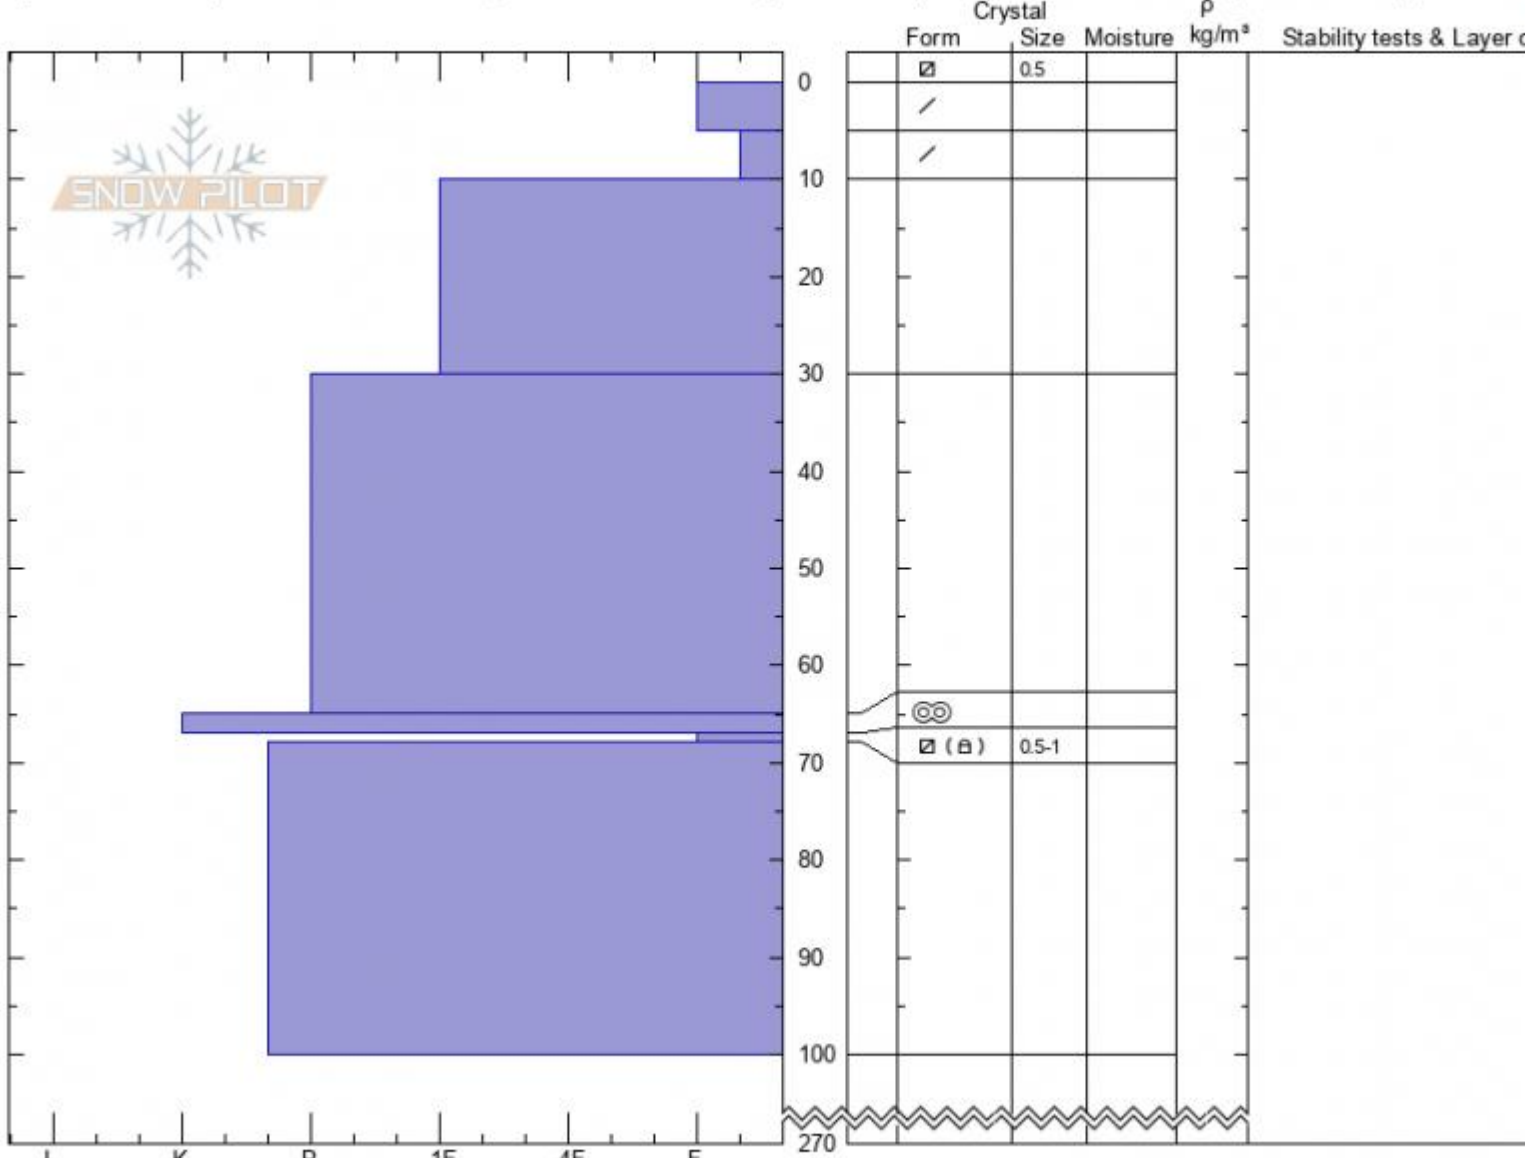

Sheep Mountain
Cooke City
MT
 Elevation: **9730 ft**
 Aspect: **196°**

Logan DeMarcus
01/25/2021 - 11:00am
 Co-ord: **45.06752N, -109.93025W**
 Slope Angle: **37°**
 Wind Loading: **previous**

Stability: **good**
 Air Temperature: **-11°C**
 Sky Cover: **CLR**
 Precipitation: **NO**
 Wind: **E Light Breeze**

HS: **270** Layer Notes:
 67-68cm: **Problematic layer**

Specifics: Pit is adjacent to avalanche: crown; Recent avalanche activity on similar slopes; Recent avalanche activity on different slopes

Notes: This pit was dug at the crown of the avalanche reported on the south side of Sheep Mountain. SS-AMu-R1-D2-O. Additional Pit Specifics: S

Advisory Region
 Cooke City
 Longitude
 -109.93W
 Latitude
 45.07N

Avalanche Details: [Snowmobile triggered on Sheep Mtn, Cooke City, 2021-01-25](#)