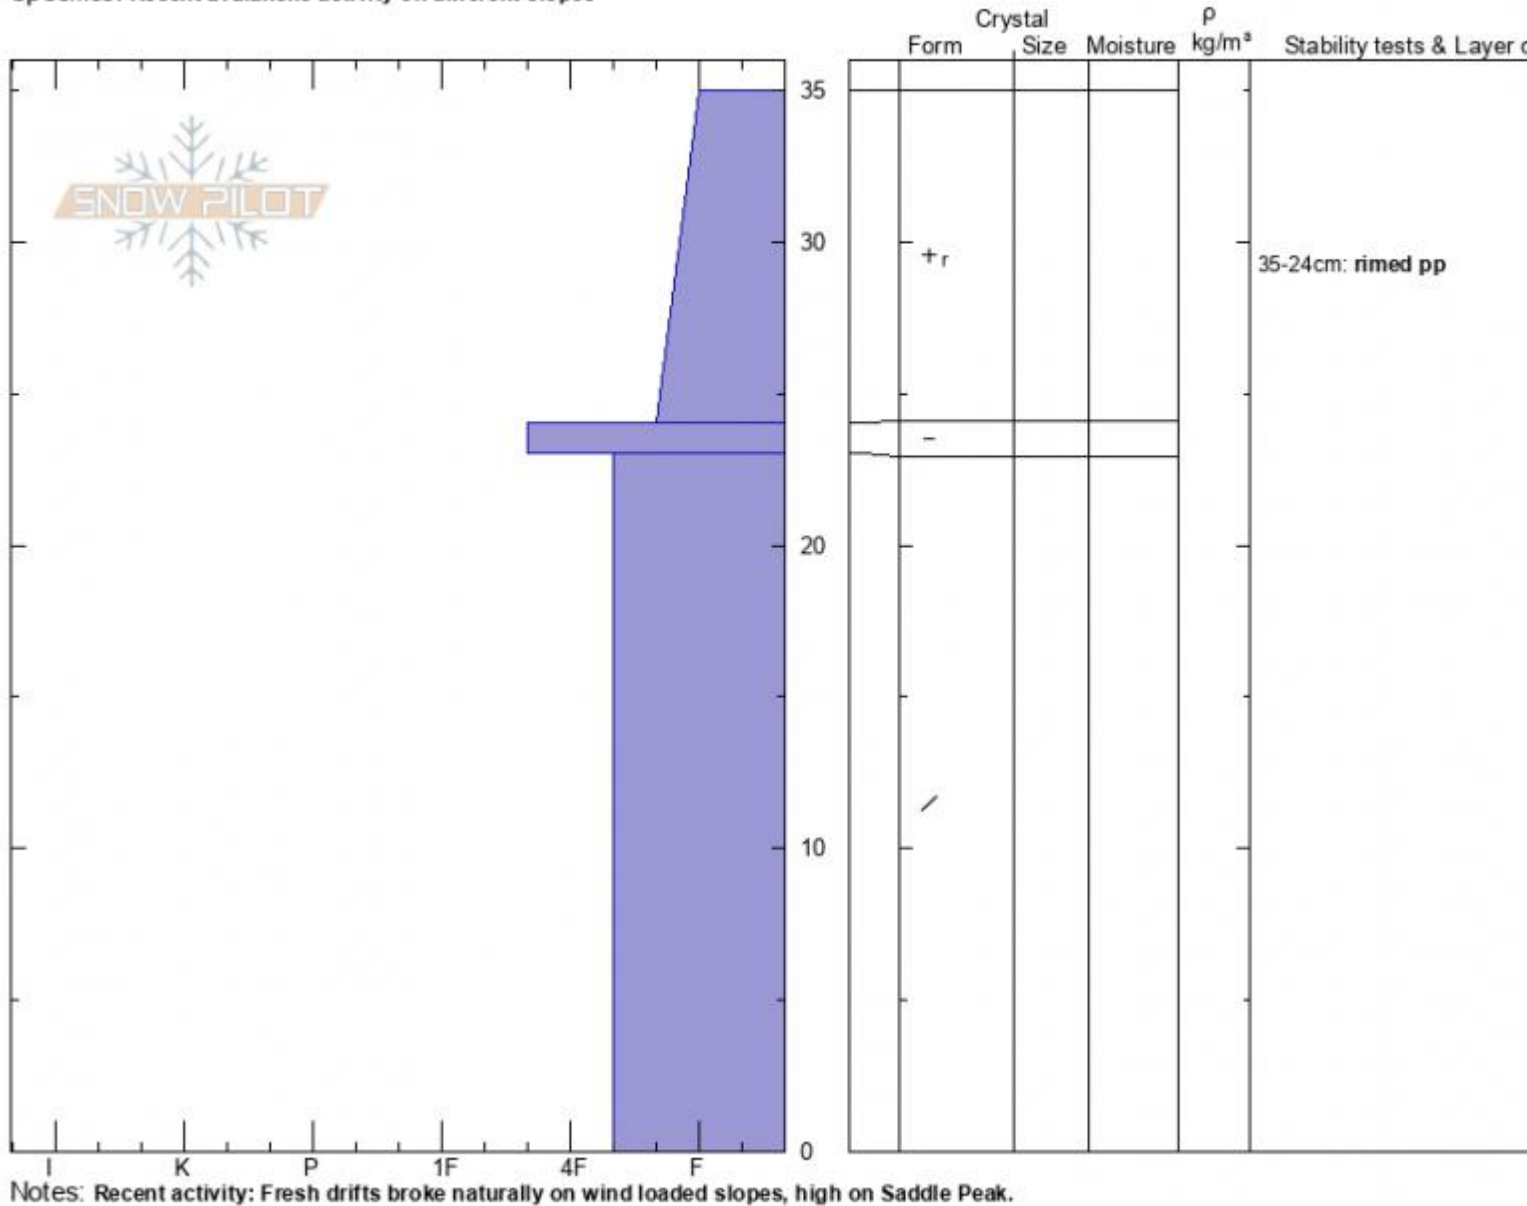

Lower Ramp Meadow
Bridger Range
MT
 Elevation: **7920 ft**
 Aspect: **180°**
 Specifics: Recent avalanche activity on different slopes

Alex Marienthal
11/10/2021 - 2:45pm
 Co-ord: **45.82908N, -110.92935W**
 Slope Angle: **10°**
 Wind Loading:

Stability: **Good**
 Air Temperature:
 Sky Cover: **SCT**
 Precipitation: **NO**
 Wind: **W Light Breeze**

HS: **35** Layer Notes:
 35-24cm: **rimed pp**

Advisory Region
 Bridger Range
 Longitude
 -110.93W
 Latitude
 45.83N
 Bridger Range, 2021-11-11