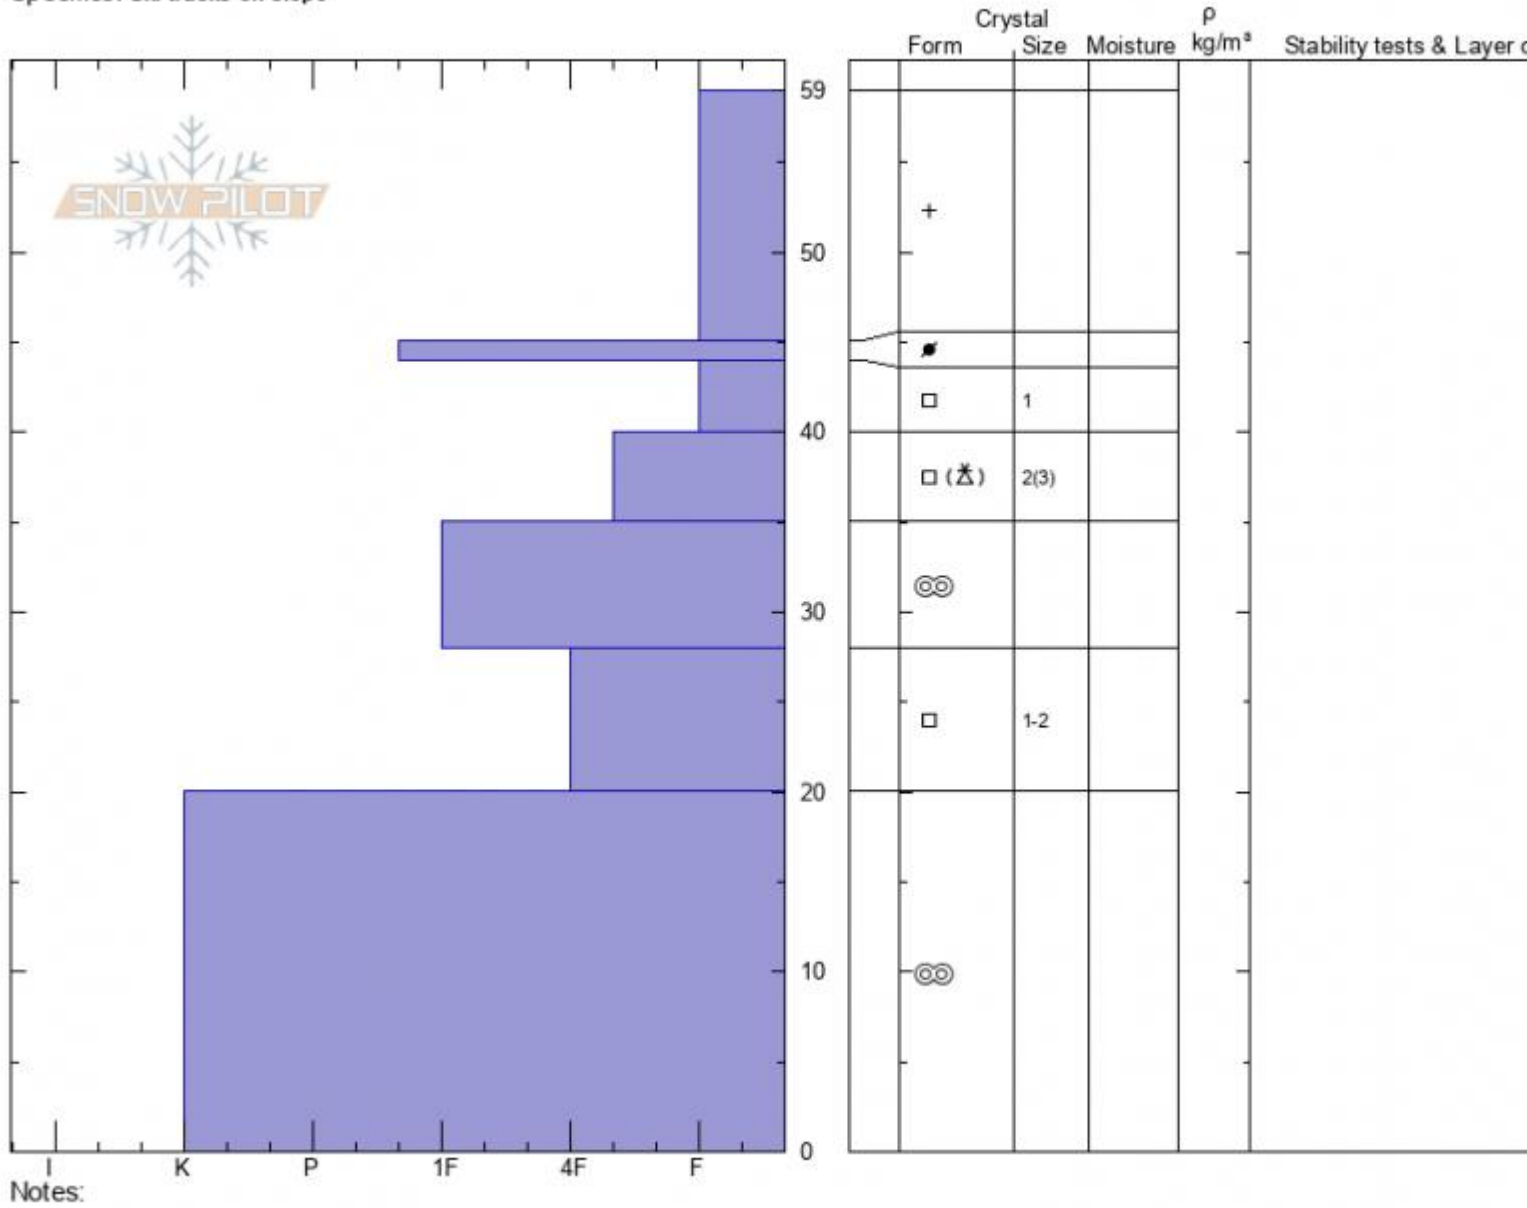

**BridgerB, Family Bowl**  
**Bridger Range**  
**MT**  
 Elevation: **7658 ft**  
 Aspect: **40°**  
 Specifics: **Ski tracks on slope**

**Alex Marienthal**  
**11/24/2021 - 4:15pm**  
 Co-ord: **45.80705N, -110.92415W**  
 Slope Angle: **30°**  
 Wind Loading: **previous**

Stability: **Fair**  
 Air Temperature:  
 Sky Cover: **BKN**  
 Precipitation: **NO**  
 Wind: **SW Light Breeze**

HS: **59**    Layer Notes:

Advisory Region  
 Bridger Range  
 Longitude  
 -110.92W  
 Latitude  
 45.82N  
 Bridger Range, 2021-11-24