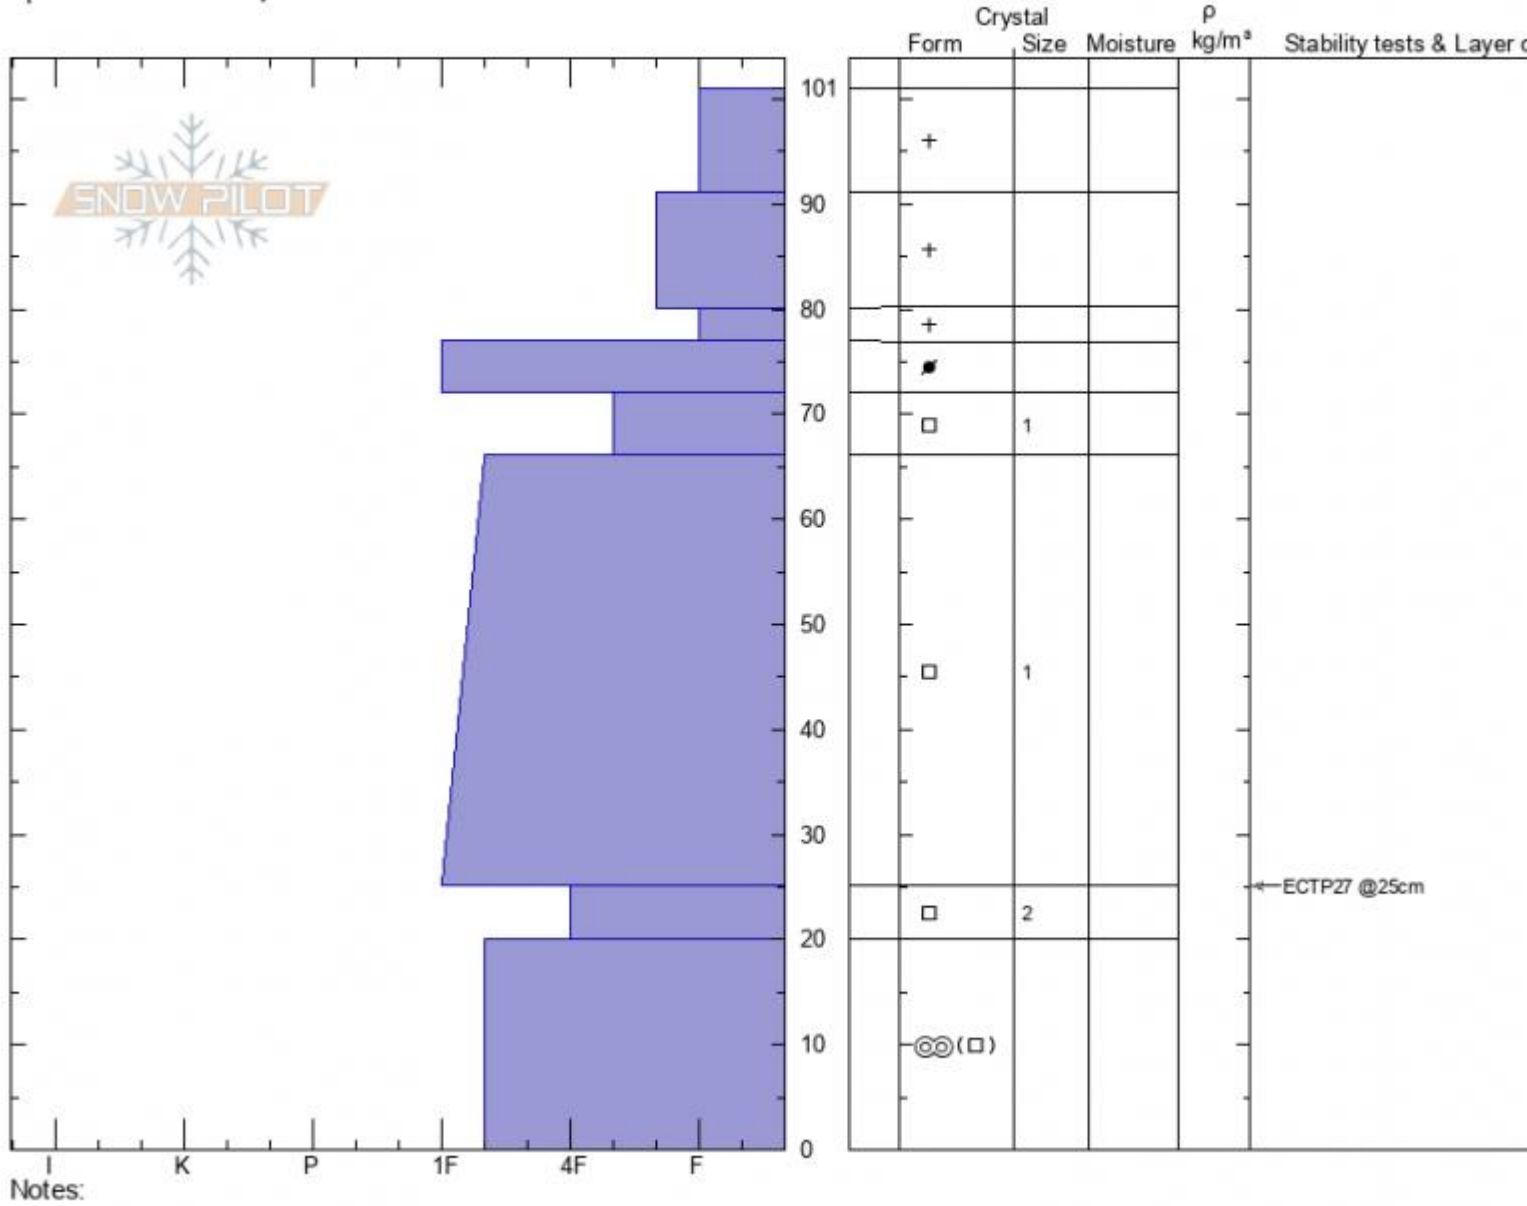

**Wade's/Rob's Knob**  
**Cooke City**  
**MT**  
 Elevation: **9670 ft**  
 Aspect: **50°**  
 Specifics: **We skied slope**

**Alex Marienthal**  
**12/07/2021 - 1:40pm**  
 Co-ord: **45.06504N, -109.95187W**  
 Slope Angle: **27°**  
 Wind Loading:

Stability: **Fair**  
 Air Temperature:  
 Sky Cover: **OVC**  
 Precipitation: **S-1**  
 Wind: **Light Breeze**

**HS:101**    Layer Notes:  
 25-20cm: **Problematic layer**

Advisory Region  
 Cooke City  
 Longitude  
 -109.95W  
 Latitude  
 45.07N  
 Cooke City, 2021-12-07