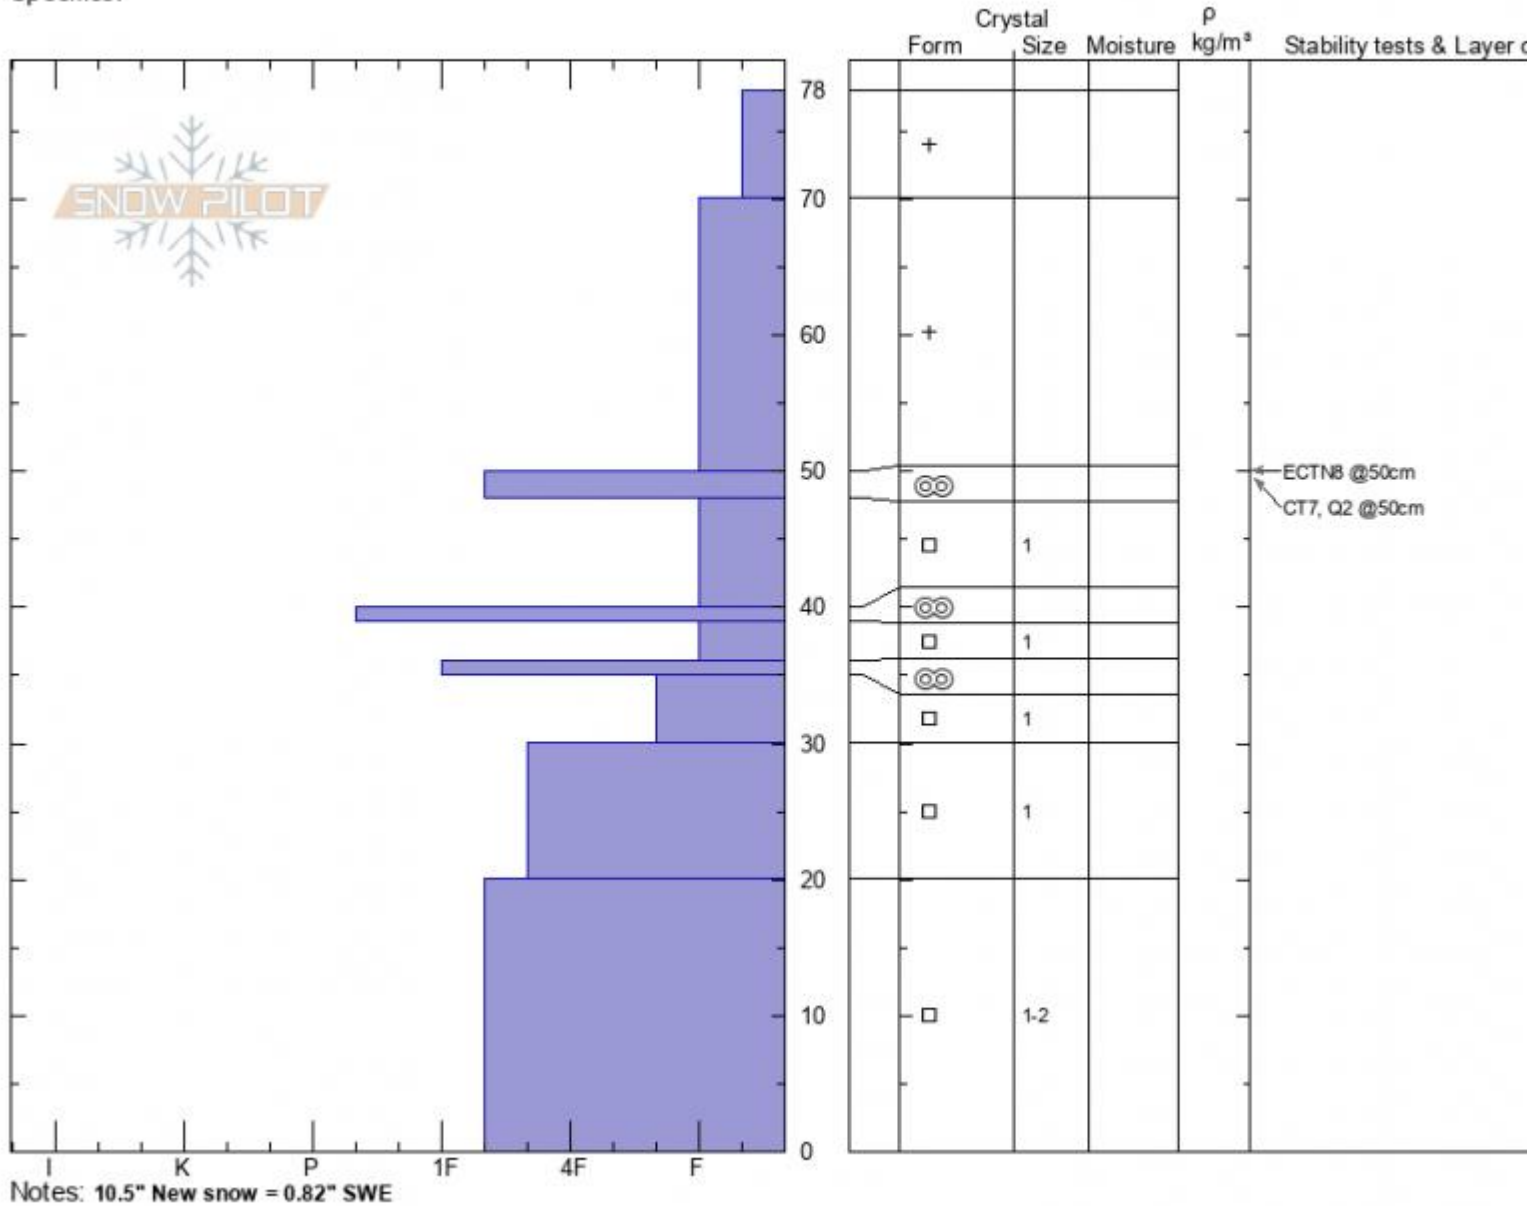

Rasta Chutes
Cooke City
MT
 Elevation: **9805 ft**
 Aspect: **195°**
 Specifics:

Alex Marienthal
12/07/2021 - 3:00pm
 Co-ord: **45.07046N, -109.94547W**
 Slope Angle: **34°**
 Wind Loading:

Stability: **Fair**
 Air Temperature:
 Sky Cover: **OVC**
 Precipitation: **S-1**
 Wind: **Light Breeze**

HS:78 Layer Notes:

Advisory Region
 Cooke City
 Longitude
 -109.95W
 Latitude
 45.07N
 Cooke City, 2021-12-07